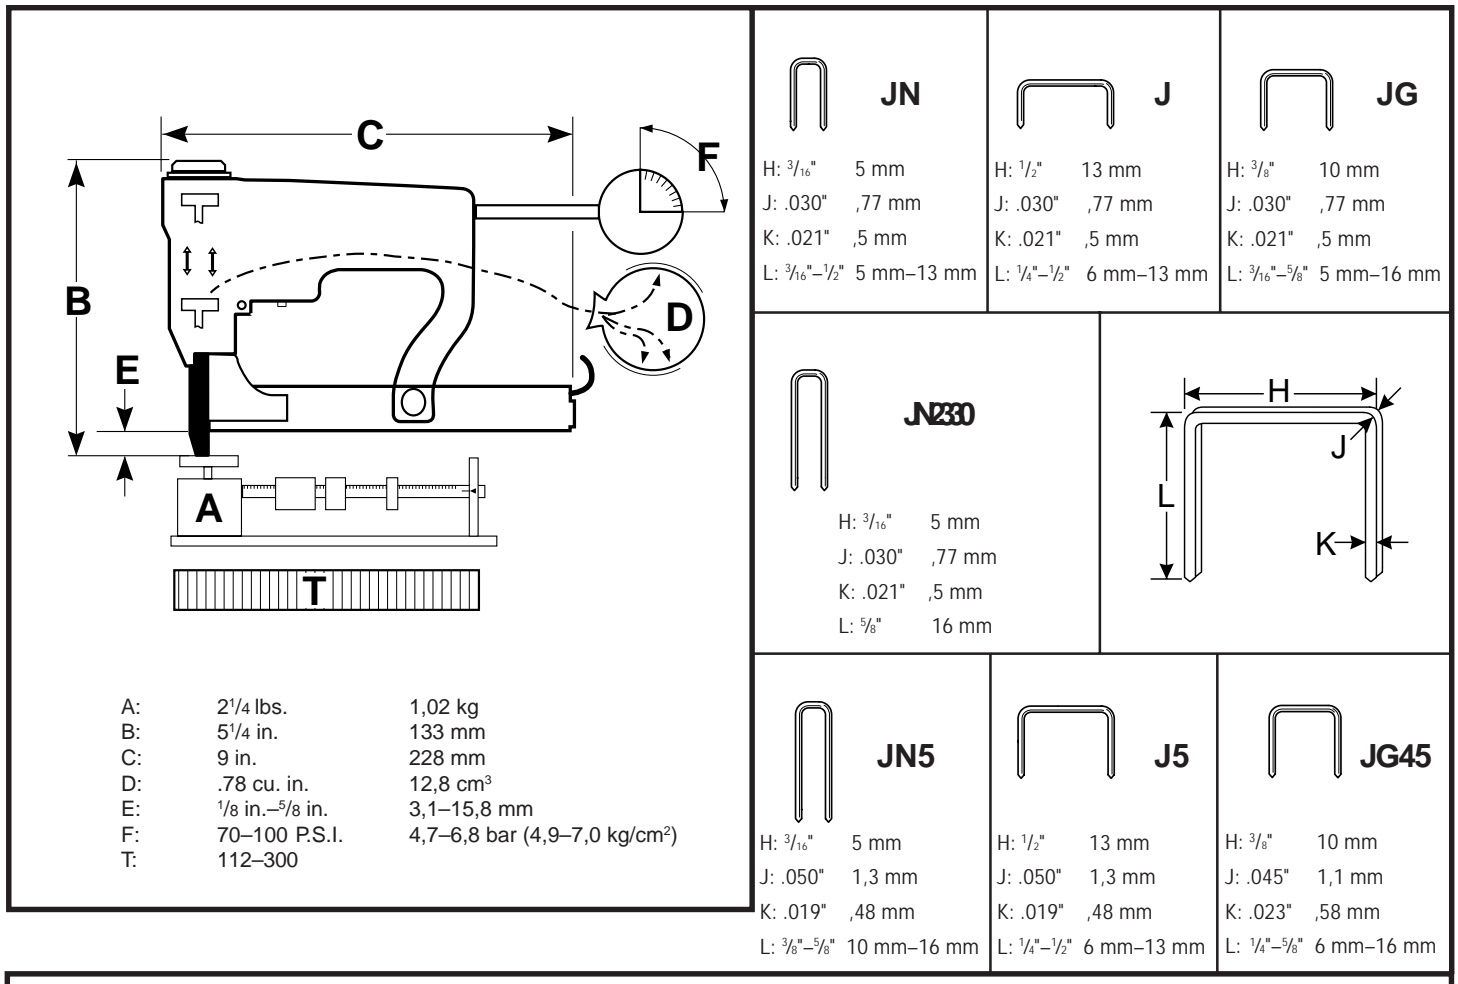

J Stapler Replacement Parts List

PART#	DESCRIPTION	PART#	DESCRIPTION	PART #	DESCRIPTION
AA0040	MAIN BODY ASSY. (REGULAR)	FB0047	GUIDE BODY (J 5 1/2 B/L)	KB0280	SCREW
BA0050	CYLINDER CAP (MAGNET)	FB0048	GUIDE BODY (JG45 5/8 B/L)	KB0836	SCREW
BA0092	CYLINDER SLEEVE ASSY.	GA0096	MAGAZINE ASSY. (JN 1/2)	KB1495	NUT
BB0043	PISTON STOP	GA0100	MAGAZINE ASSY. (JN5 1/2)	KB1510	LOCKWASHER
CA0020	FIRING VALVE CAP ASSY.	GA0102	MAGAZINE ASSY. (JN5 5/8)	KB1529	LOCKWASHER
CA0022	TRIGGER CORE	GA0103	MAGAZINE ASSY. (JN2330 5/8)	KB1546	SPRINGPIN
CA0023	TRIGGER HOUSING	GA0107	FEEDER SHOE (JN, JN5, JN2330)	KB1552	SPRINGPIN
CA0032	FIRING VALVE TRIGGER CAP ASSY.	GA0221	MAGAZINE HOUSING (JG 5/8 B/L)	KB1556	SPRINGPIN
CA0069	FIRING VALVE STEM ASSY.	GA0222	MAGAZINE HOUSING (JG 1/2 B/L)	KB1570	SPRINGPIN
CC0082	FIRING VALVE STEM	GA0224	MAGAZINE HOUSING (JG45 5/8 B/L)	KB1596	SPRINGPIN
CC0083	TRIGGER PISTON ASSY.	GA0225	MAGAZINE HOUSING (J 1/2 B/L)	KB1661	SPRINGPIN
EA0021	DRIVER PIN ASSY.	GA0226	RAIL (JG 5/8 B/L, JG45 5/8 B/L)	KB4126	BACKUP SPRING
EB0058	DRIVER (JN REGULAR)	GA0227	RAIL (J 1/2 B/L, J5 1/2 B/L)	KB4519	RIVET
EB0060	DRIVER (JG45 REGULAR)	GA0228	RAIL (JG 1/2 B/L)	KB5024	SCREW
EB0123	DRIVER (JN 2330-1/16 CSK)	GB0010	STAPLE DOOR RETAINER	KB5029	SPRING
EC0162	DRIVER (J REGULAR)	GB0024	STAPLE DOOR (JN 1/2, JN2330 5/8)	KB5043	FEEDER SPRING
EC0163	DRIVER (JN5 REGULAR)	GB0025	STAPLE DOOR (JN5 1/2, JN5 5/8)	KB5045	FEEDER SPRING
EC0164	DRIVER (JG REGULAR)	GB0110	FEEDER SHOE (JB B/L)	KB5144	SPRINGPIN (B/L)
EC0165	DRIVER (J5 REGULAR)	GB0111	FEEDER SHOE (J 1/2 B/L)	KB5145	SPRINGPIN (JG B/L)
ED0001	MAIN PISTON	GB0112	RETAINING CLIP (J B/L)	KB5146	TORSION SPRING (B/L)
FA0073	BACKPLATE (JN-1/2)	GB0113	LATCH LEVER (J B/L)	LB0017	SEAL
FA0075	BACKPLATE (JN5-1/2)	GB0114	LATCH PIN (JG B/L)	LB0015	SEAL
FA0076	BACKPLATE (JN5-5/8)	GB0115	LATCH PIN (J 1/2 B/L)	LB0057	SEAL
FA0077	BACKPLATE (JN2330-5/8)	GB0121	FEEDER SPRING ROLLER (JG B/L)	LB0118	SEAL
FA0080	FRONT PLATE BOTTOM ASSY. (JN)	GB0122	FEEDER SPRING ROLLER (J B/L)	LB0760	SEAL
FA0081	FRONT PLATE BOTTOM ASSY. (JN5)	GB0190	MAGAZINE HOUSING (J5 1/2 B/L, J 1/2 B/L)	LB0765	SEAL
FB0001	RIGHT LATCH PIN	GC0342	ROLLER	LB5008	SEAL
FB0002	LEFT LATCH PIN	GC0344	AXLE	LB5014	SEAL
FB0003	PRELOAD PLUG	HB0058	TRIGGER	LB5015	SEAL
FB0009	BACKUP PLATE (JG B/L)	HG0004	LABEL (SAFETY PRECAUTIONS)	LB5016	SEAL
FB0019	BACKUP PLATE (J B/L)	KA5001	SPRING RETAINER	LB5018	SEAL
FB0045	GUIDE BODY (JG B/L)	KB0011	SCREW		
FB0046	GUIDE BODY (J 1/2 B/L)	KB0037	SCREW