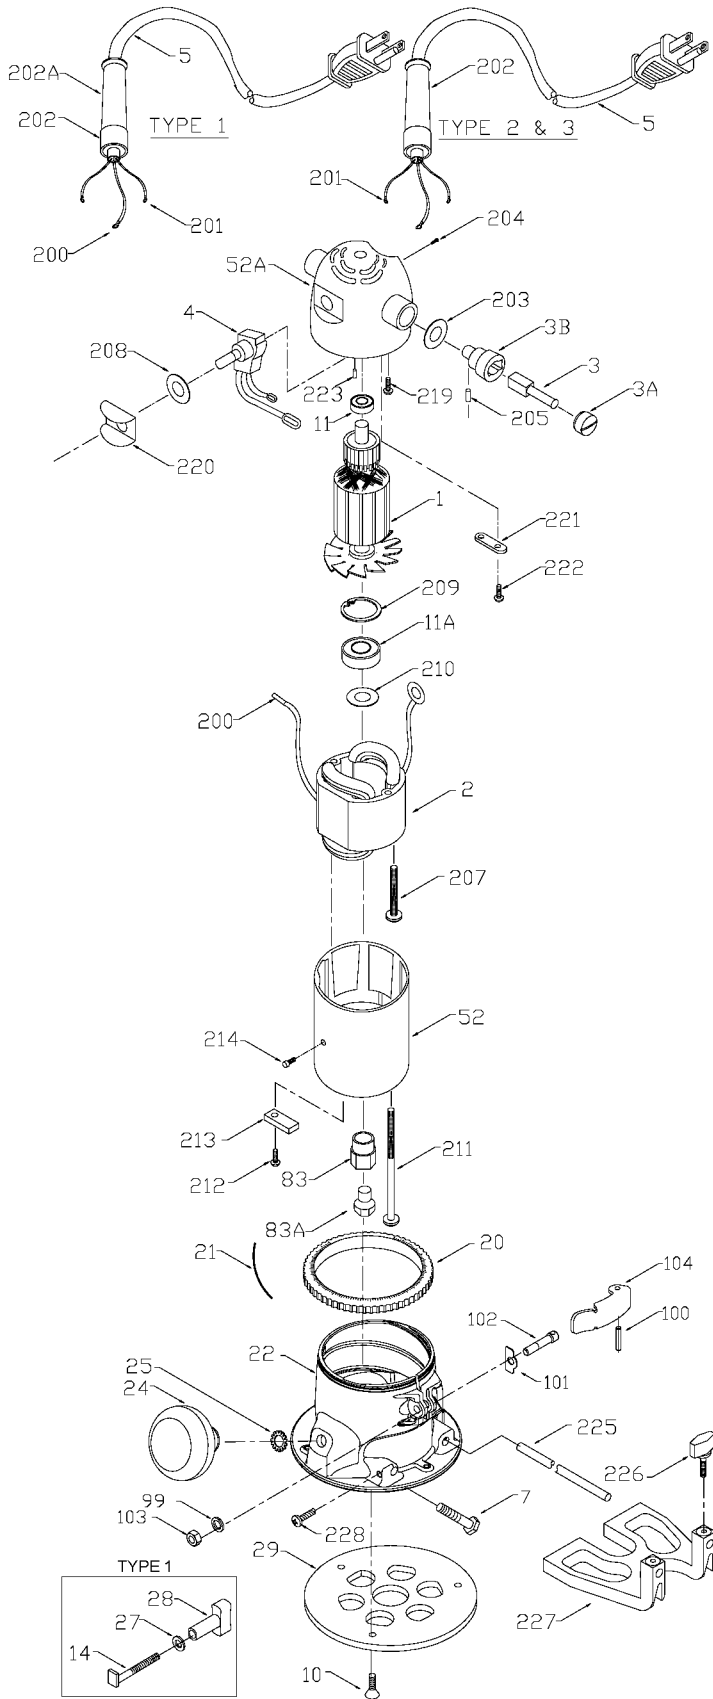

PORTER-CABLE ROUTER

Service Center or other competent repair center.

1001
1001H
1002
1002H

Parts List for 1002 Type 1

Item Number	Part Number	Description	Qty Required
1	000000-00	No Longer Available	1
1	680978SV	ARMATURE 115V	1
1	000000-00	No Longer Available	1
1	874568	FAN	1
2	680963SV	FIELD 115V	1
3	800838	BRUSH	2
3	801538	BRUSH CAP	2
3	691858	BRUSH HLDR ASSY	2
3	803105	LEAD	1
4	842606SV	SWITCH	1
5	879182	CORD	1
7	802306	HEX HEAD SCREW	1
10	874117	SCREW	10
10	688860	SCREW	10
11	330003-85	BEARING	3
11	802311	BEARING	3
14	685526	SCREW	10
20	872998	DEPTH RING	1
21	800869	SPRING	3
22	5140096-05	SUB BASE	1
22	5140096-05	SUB BASE	1
22	5140096-05	SUB BASE	1
24	803674	KNOB	1
24	800995	BASE KNOB	1
25	801821	WASHER	10
27	823374	WASHER	10
28	874582	CLAMP KNOB	1

COPYRIGHT© 2005. All Rights Reserved.

Parts list, pricing, and availability subject to change. Please visit www.dewaltservicenet.com for current parts information.

Parts List for 1002 Type 1

Item Number	Part Number	Description	Qty Required
29	875807	SUB BASE	1
29	42186	ROUTER SUB-BASE	1
52	800836SV	CASING & PINS FRONT	1
52	695427	REAR MOTOR CASE	1
83	800857	COLLET	1
83	800879	CHUCK	1
83	800857	COLLET	1
99	802417	WASHER	10
100	903118	PIN	1
101	A00323	WEAR PLATE	1
102	903120	SHAFT	1
103	903693	NUT	10
104	903114	BUCKLE	1
200	802303	CONNECTOR	1
201	849314	TERM	1
202	802202	RELIEVER	1
202	872766	SPRING-STRAIN RELVR	10
203	802223	WASHER	10
204	801896	SCREW	10
205	802388	SCREW	10
207	857566	SCREW	10
208	695419	WASHER	10
209	802302	RING	1
210	800865	DUSTSHIELD	1
211	876110	SCREW	10
212	884892	SCREW	10
213	000000-00	No Longer Available	1