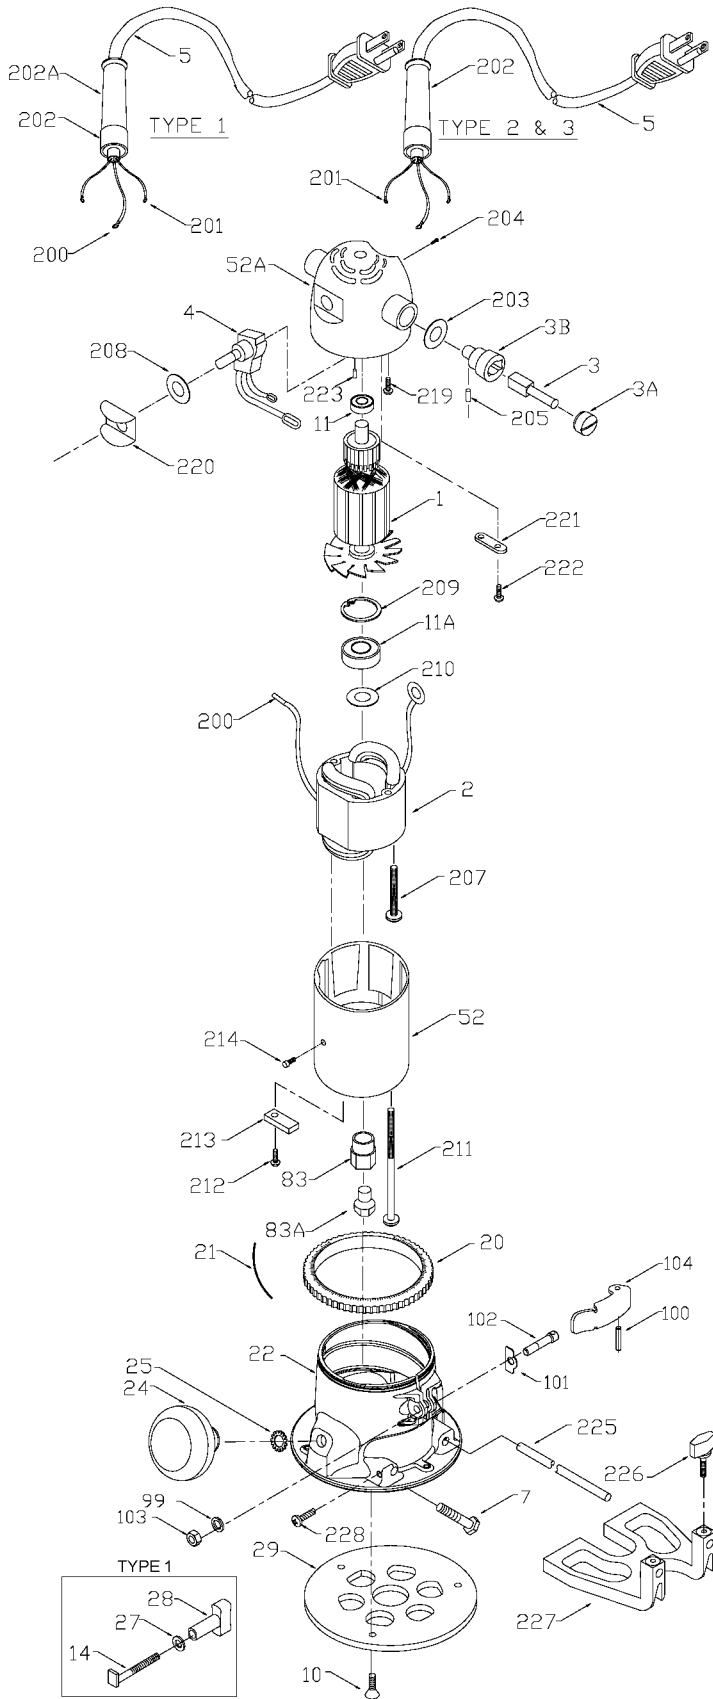

PORTER-CABLE ROUTER

Service Center or other competent repair center.

1001
1001H
1002
1002H

Parts List for 1002 Type 3

Item Number	Part Number	Description	Qty Required
1	000000-00	No Longer Available	1
1	680978SV	ARMATURE 115V	1
1	000000-00	No Longer Available	1
1	874568	FAN	1
2	680963SV	FIELD 115V	1
3	800838	BRUSH	2
3	803105	LEAD	1
3	801538	BRUSH CAP	2
3	691858	BRUSH HLDR ASSY	2
4	842606SV	SWITCH	1
5	879182	CORD	1
7	802306	HEX HEAD SCREW	1
10	874117	SCREW	10
10	688860	SCREW	10
11	330003-85	BEARING	3
11	802311	BEARING	3
14	685526	SCREW	10
20	872998	DEPTH RING	1
21	800869	SPRING	3
22	5140096-05	SUB BASE	1
22	5140096-05	SUB BASE	1
22	5140096-05	SUB BASE	1
24	803674	KNOB	1
24	800995	BASE KNOB	1
25	801821	WASHER	10
27	823374	WASHER	10
28	874582	CLAMP KNOB	1

COPYRIGHT© 2005. All Rights Reserved.

Parts list, pricing, and availability subject to change. Please visit www.dewaltservicenet.com for current parts information.

Parts List for 1002 Type 3

Item Number	Part Number	Description	Qty Required
29	875807	SUB BASE	1
29	42186	ROUTER SUB-BASE	1
52	800836SV	CASING & PINS FRONT	1
52	695427	REAR MOTOR CASE	1
83	800857	COLLET	1
83	800879	CHUCK	1
83	800857	COLLET	1
99	802417	WASHER	10
100	903118	PIN	1
101	A00323	WEAR PLATE	1
102	903120	SHAFT	1
103	903693	NUT	10
104	903114	BUCKLE	1
200	802303	CONNECTOR	1
201	849314	TERM	1
202	810716	RELIEVER	1
203	802223	WASHER	10
204	801896	SCREW	10
205	802388	SCREW	10
207	857566	SCREW	10
208	695419	WASHER	10
209	802302	RING	1
210	800865	DUSTSHIELD	1
211	876110	SCREW	10
212	884892	SCREW	10
213	000000-00	No Longer Available	1
214	800835	PIN	1