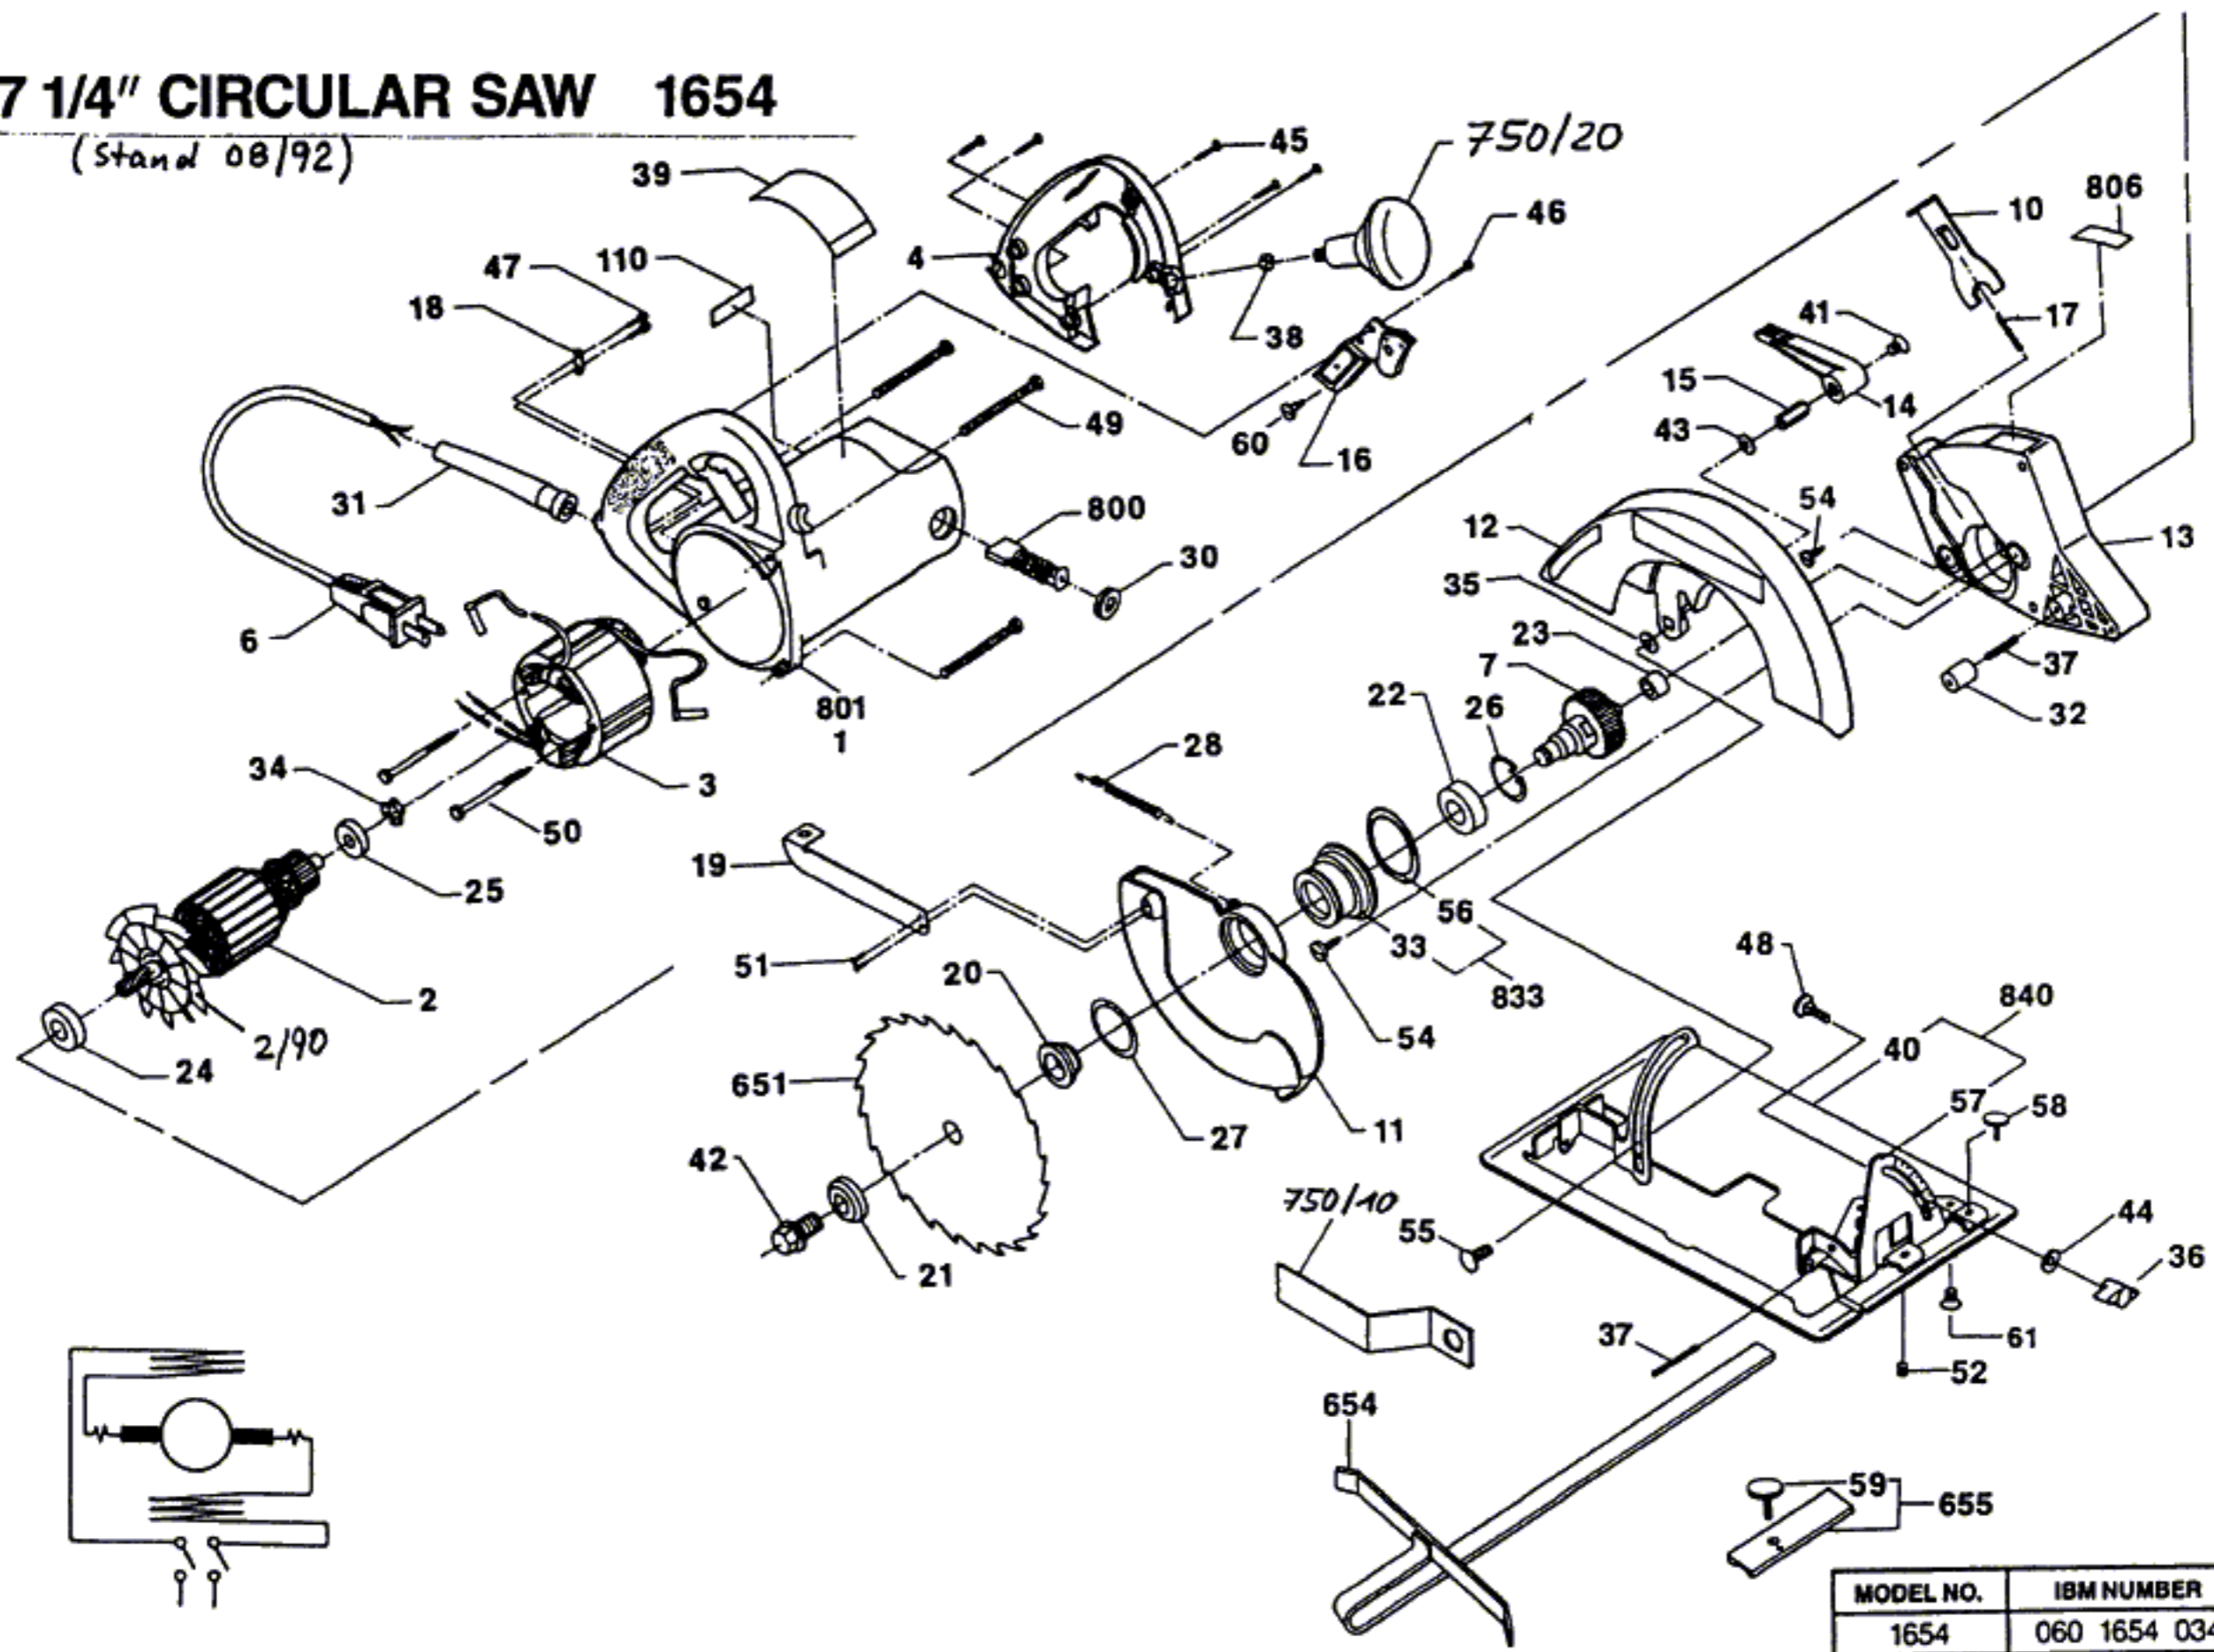

7 1/4" CIRCULAR SAW 1654

(Stand 08/92)

MODEL NO.	IBM NUMBER
1654	060 1654 034
1654	060 1654 134