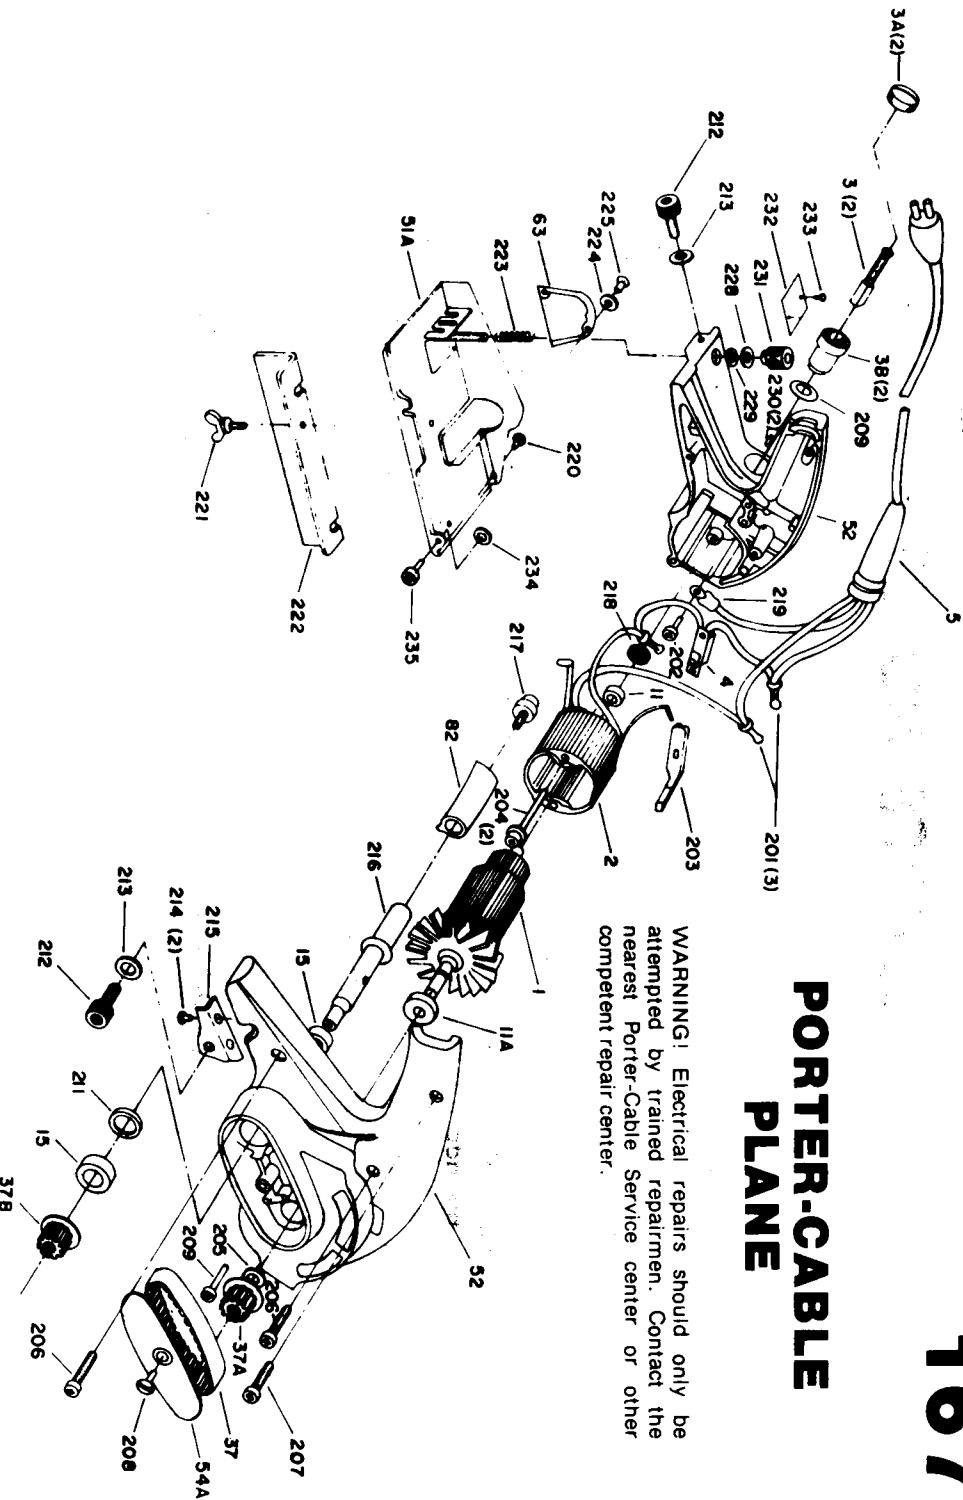

PORTER-CABLE PLANE

WARNING! Electrical repairs should only be attempted by trained repairmen. Contact the nearest Porter-Cable Service center or other competent repair center.

Parts List for 167 Type 3

Item Number	Part Number	Description	Qty Required
1	000000-00	No Longer Available	1
2	860960	FIELD 115V	1
2	000000-00	No Longer Available	1
3	N031653	BRUSH	2
3	823727	CAP	2
3	838030	BRUSH HOLDER	2
4	000000-00	No Longer Available	1
5	875863	CORD	1
5	000000-00	No Longer Available	1
11	838989	BEARING	1
11	838855SV	BEARING	1
15	838995SV	BALL BEARING	1
37	845516	BELT	1
37	810031	PULLEY	1
37	810030	PULLEY	1
51	845519	BASE BRACKET	1
52	000000-00	No Longer Available	1
54	000000-00	No Longer Available	1
63	838813	GUARD	1
201	682063	CONNECTOR VS	1
201	682063	CONNECTOR VS	1
202	844107	SCREW	10
203	000000-00	No Longer Available	1
204	000000-00	No Longer Available	1
205	000000-00	No Longer Available	1
206	000000-00	No Longer Available	10
207	801848	SCREW	10

COPYRIGHT© 2005. All Rights Reserved.

Parts list, pricing, and availability subject to change. Please visit www.dewaltservicenet.com for current parts information.

Parts List for 167 Type 3

Item Number	Part Number	Description	Qty Required
208	849819	SCREW	10
210	802944	SCREW	10
211	839766	RING	1
212	000000-00	No Longer Available	10
213	801530	WASHER	10
214	852310	SCREW	1
215	842666	DEPTH ADJ BRKT	1
216	000000-00	No Longer Available	1
217	839062	SCREW	10
218	801761	OILER	1
219	849314	TERM	1
220	802289	SCREW	1
221	839845	SCREW	10
223	845536	SPRING	1
224	000000-00	No Longer Available	1
225	873982	SCREW	1
228	802318	WASHER	10
229	839944	WASHER	10
230	802200	SCREW	2
231	838849	KNOB	1
233	000000-00	No Longer Available	1
234	000000-00	No Longer Available	1
235	802944	SCREW	10
856	865643	SCREW	10
856	802905	ALLEN WRENCH	1
856	855628	LEAD	1
856	810716	RELIEVER	1