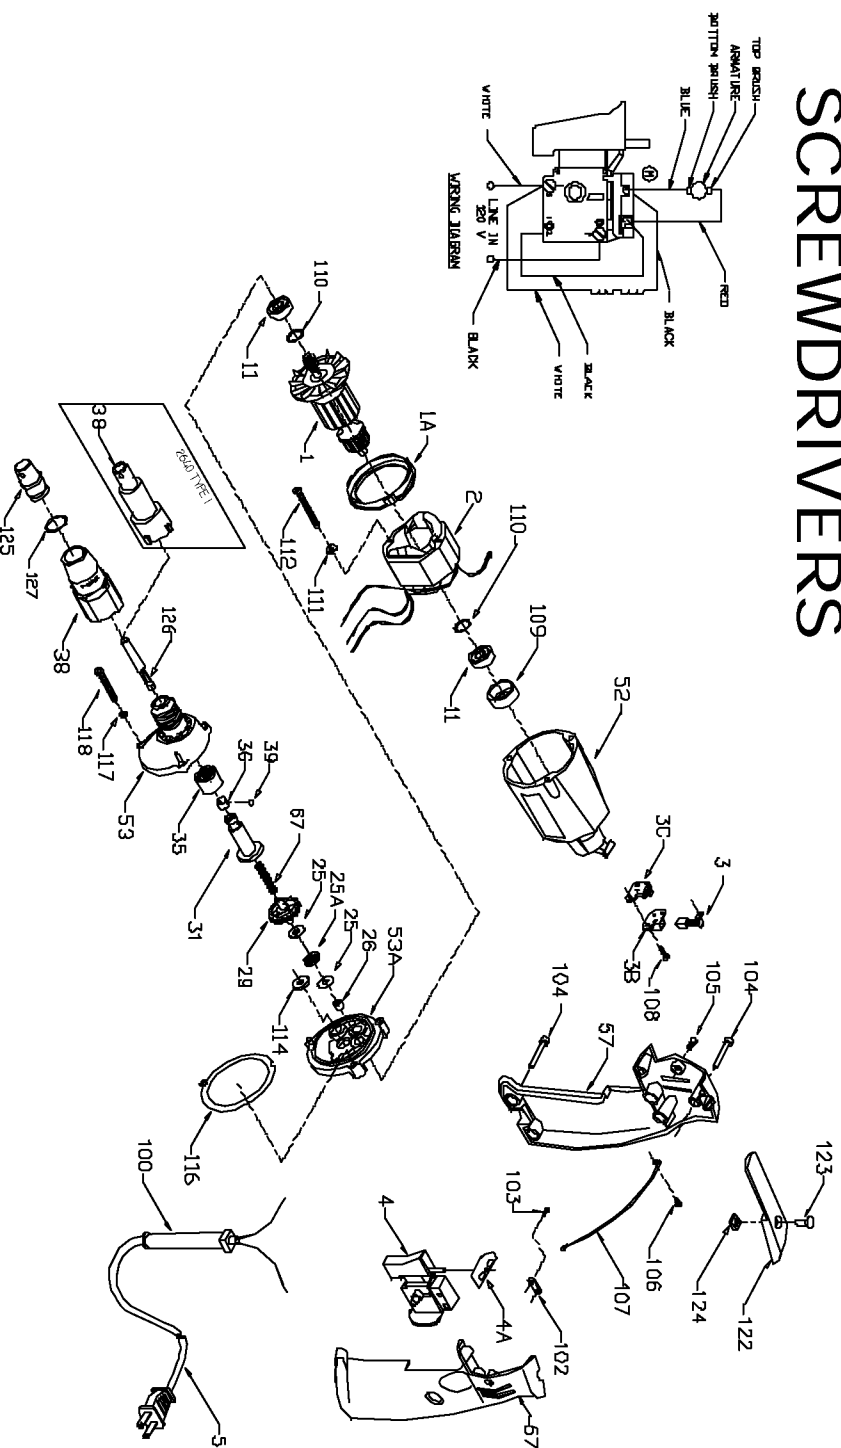

PORTER-CABLE DRYWALL SCREWDRIVERS

WARNING: Electrical repairs should only be attempted by trained repairmen. Contact the nearest Porter-Cable Service Center or other competent repair center

2640
2650

Parts List for J-2640 Type 1

Item Number	Part Number	Description	Qty Required
1	876606	ARMATURE	1
1	811350	BAFFLE	1
1	811531	FAN	1
2	876479	FIELD	1
3	N119739	BRUSH & SPRING	2
3	694301	BRUSH HOLDER	2
3	694298	BRUSH INSULATOR	2
4	888146	SWITCH VSR	1
4	875868	BUTTON-FWD/REV	1
5	695854	CORDSET	1
11	855284	BEARING	3
25	689764	THRUST WASHER	10
25	000000-00	No Longer Available	1
26	839837	NEEDLE BEARING	3
29	890572	GEAR & CLUTCH ASSY.	1
31	000000-00	No Longer Available	3
31	890572	GEAR & CLUTCH ASSY.	1
35	000000-00	No Longer Available	3
36	883291	RETAINER CLIP	10
38	878991	DEPTH FINDER KIT	1
39	697533	BALL	1
52	876677	MOTOR HSG PKG	1
53	000000-00	No Longer Available	1
53	868599	INTER PLT	1
57	876612	HANDLE SET	1
67	873296	SPRING	10
100	810716	RELIEVER	1

COPYRIGHT© 2005. All Rights Reserved.

Parts list, pricing, and availability subject to change. Please visit www.dewaltservicenetwork.com for current parts information.

Parts List for J-2640 Type 1

Item Number	Part Number	Description	Qty Required
102	861434	CORD CLAMP	1
103	882703	SCREW	10
104	900826	SCREW	10
105	866340	SCREW	10
106	864137	SCREW	10
107	000000-00	No Longer Available	1
108	864136	SCREW	10
109	694432	BEARING MOUNT	3
110	847564	SNAP RING	10
111	802214	WASHER-LCK INT	10
112	876651	SCREW	10
114	852714	SLINGER	1
116	698609	GASKET	1
117	802648	WASHER	10
118	694015	SCREW	10
122	875861	BELT CLIP	1
123	800740	SCREW	10
124	875862	NUT	10
126	879984	BIT HOLDER	1
800	801946	LUBE	1
800	801945	TUBE GREASE	1
861	000000-00	No Longer Available	1