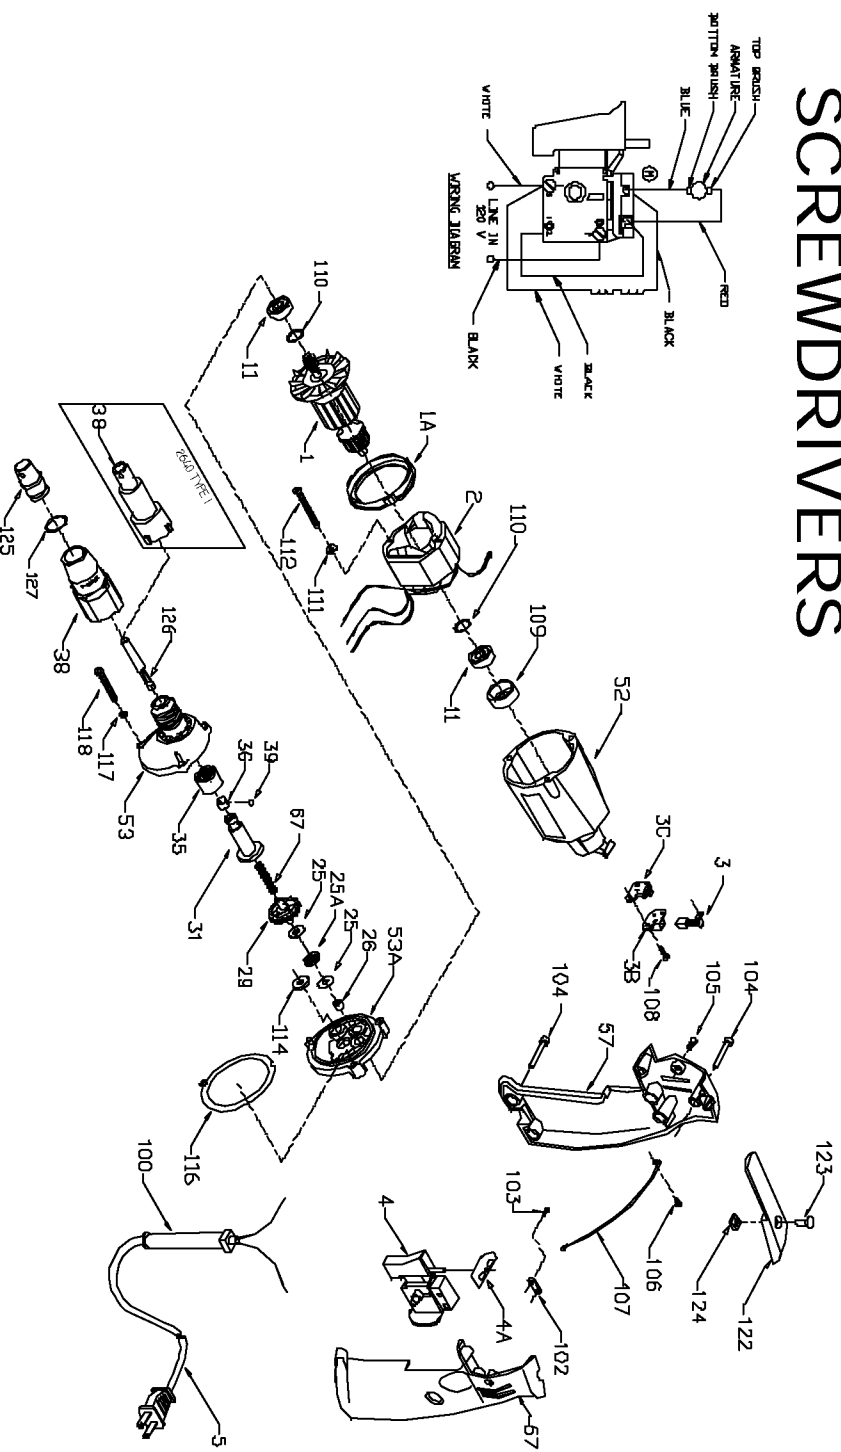

PORTER-CABLE DRYWALL

SCREWDRIVERS

WARNING: Electrical repairs should only be attempted by trained repairmen. Contact the nearest Porter-Cable Service Center or other competent repair center

2640
2650

Parts List for J-2640 Type 3

Item Number	Part Number	Description	Qty Required
1	876606	ARMATURE	1
1	811350	BAFFLE	1
1	811531	FAN	1
2	876479	FIELD	1
3	N119739	BRUSH & SPRING	2
3	694301	BRUSH HOLDER	2
3	694298	BRUSH INSULATOR	2
4	888146	SWITCH VSR	1
4	875868	BUTTON-FWD/REV	1
5	695854	CORDSET	1
11	855284	BEARING	3
25	689764	THRUST WASHER	10
25	000000-00	No Longer Available	1
26	839837	NEEDLE BEARING	3
27	890572	GEAR & CLUTCH ASSY.	1
29	890478	GEAR ASSY.	1
31	000000-00	No Longer Available	1
31	890477	SPINDLE ASSY.	1
35	000000-00	No Longer Available	3
36	883291	RETAINER CLIP	10
38	000000-00	No Longer Available	1
39	697533	BALL	1
52	876677	MOTOR HSG PKG	1
53	000000-00	No Longer Available	1
53	868599	INTER PLT	1
57	876612	HANDLE SET	1
67	890471	SPRING	1

COPYRIGHT© 2005. All Rights Reserved.

Parts list, pricing, and availability subject to change. Please visit www.dewaltservicenet.com for current parts information.

Parts List for J-2640 Type 3

Item Number	Part Number	Description	Qty Required
100	810716	RELIEVER	1
102	861434	CORD CLAMP	1
103	882703	SCREW	10
104	900826	SCREW	10
105	866340	SCREW	10
106	864137	SCREW	10
107	000000-00	No Longer Available	1
108	864136	SCREW	10
109	694432	BEARING MOUNT	3
110	847564	SNAP RING	10
111	802214	WASHER-LCK INT	10
112	876651	SCREW	10
114	852714	SLINGER	1
116	698609	GASKET	1
117	802648	WASHER	10
118	694015	SCREW	10
122	875861	BELT CLIP	1
123	800740	SCREW	10
124	875862	NUT	10
125	890472	SEAL	1
125	890482	NOSE PIECE	1
126	44840	MAG BIT HOLDER	1
127	878486	O RING	10
800	878499	TUBE GREASE	1
800	879751	LUBRICANT 4 LBS	1
861	000000-00	No Longer Available	1