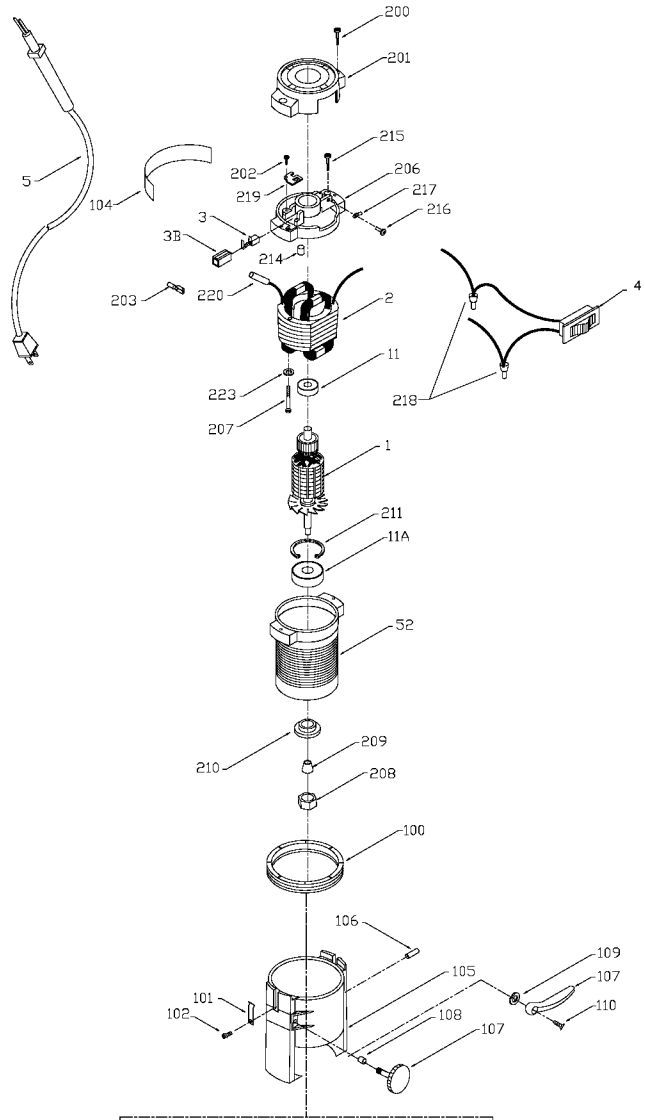

PORTER-CABLE

LAMINATE TRIMMER

attempted by trained repairmen. Contact the nearest Porter-Cable Service Center or other competent repair center.

3101
3102
5036

Parts List for 3101 Type 1

Item Number	Part Number	Description	Qty Required
100	697468	RING	1
101	844648	SPRING CLIP	1
102	858008	SCREW	1
104	801374	SCREW	1
105	000000-00	No Longer Available	1
106	840109	PIN	1
107	845500	PULLEY & SCREW	1
107	693885	THUMB SCREW	1
108	693968	SPACER	1
109	858420	WASHER	10
110	845506	SCREW	1
113	847920	GUIDE	1
114	844601	GUIDE PIN	1
116	844647	SCREW	10
119	845179	SPRING	1
120	000000-00	No Longer Available	1
121	844645	SCREW	10
122	802289	SCREW	10
126	844596	ROLLER BRACKET	1
127	000000-00	No Longer Available	1
128	845782	CHIP DEFLECTOR	1
129	802318	WASHER	10
130	845584	NYLON ROLLER	1