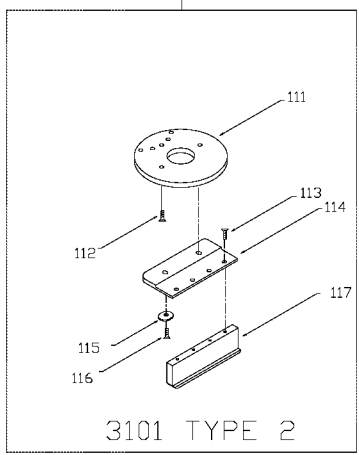

PORTER-CABLE

LAMINATE TRIMMER

attempted by trained repairmen. Contact the nearest Porter-Cable Service Center or other competent repair center.

3101
3102
5036

Parts List for 3101 Type 1

Item Number	Part Number	Description	Qty Required
100	697468	RING	1
101	844648	SPRING CLIP	1
102	858008	SCREW	1
104	801374	SCREW	1
105	000000-00	No Longer Available	1
106	840109	PIN	1
107	845500	PULLEY & SCREW	1
107	693885	THUMB SCREW	1
108	693968	SPACER	1
109	858420	WASHER	10
110	845506	SCREW	1
113	847920	GUIDE	1
114	844601	GUIDE PIN	1
116	844647	SCREW	10
119	845179	SPRING	1
120	000000-00	No Longer Available	1
121	844645	SCREW	10
122	802289	SCREW	10
126	844596	ROLLER BRACKET	1
127	000000-00	No Longer Available	1
128	845782	CHIP DEFLECTOR	1
129	802318	WASHER	10
130	845584	NYLON ROLLER	1