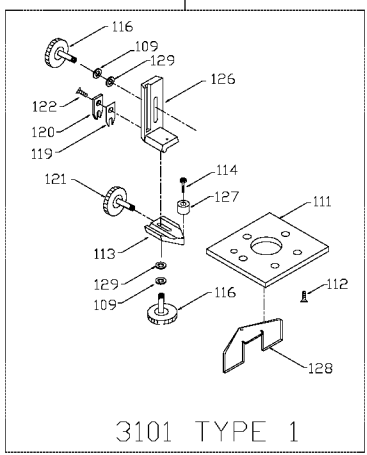

PORTER-CABLE

LAMINATE TRIMMER

attempted by trained repairmen. Contact the nearest Porter-Cable Service Center or other competent repair center.

3101
3102
5036

Parts List for 3101 Type 1

Item Number	Part Number	Description	Qty Required
100	697468	RING	1
101	844648	SPRING CLIP	1
102	858008	SCREW	1
104	801374	SCREW	1
105	000000-00	No Longer Available	1
106	840109	PIN	1
107	845500	PULLEY & SCREW	1
107	693885	THUMB SCREW	1
108	693968	SPACER	1
109	858420	WASHER	10
110	845506	SCREW	1
113	847920	GUIDE	1
114	844601	GUIDE PIN	1
116	844647	SCREW	10
119	845179	SPRING	1
120	000000-00	No Longer Available	1
121	844645	SCREW	10
122	802289	SCREW	10
126	844596	ROLLER BRACKET	1
127	000000-00	No Longer Available	1
128	845782	CHIP DEFLECTOR	1
129	802318	WASHER	10
130	845584	NYLON ROLLER	1