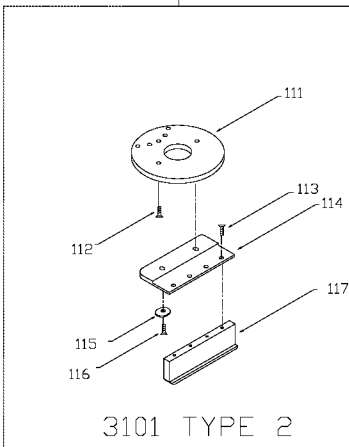

PORTER-CABLE

LAMINATE TRIMMER

attempted by trained repairmen. Contact the nearest Porter-Cable Service Center or other competent repair center.

3101
3102
5036

Parts List for 3101 Type 2

Item Number	Part Number	Description	Qty Required
100	697468	RING	1
101	844648	SPRING CLIP	1
102	858008	SCREW	1
104	801374	SCREW	1
105	878716	BASE HOUSING	1
106	840109	PIN	1
107	845500	PULLEY & SCREW	1
107	693885	THUMB SCREW	1
108	693968	SPACER	1
110	845506	SCREW	1
113	802768	SCREW	10
114	878672	GUIDE PLATE	1
115	878513	ECCENTRIC	1
116	878512	SCREW	10
117	878673	EXTENSION ARM	1
118	913050	WRENCH	1
118	698110	ALLEN WRENCH T2	1
856	A08570SV	BASE ASSEMBLY	1