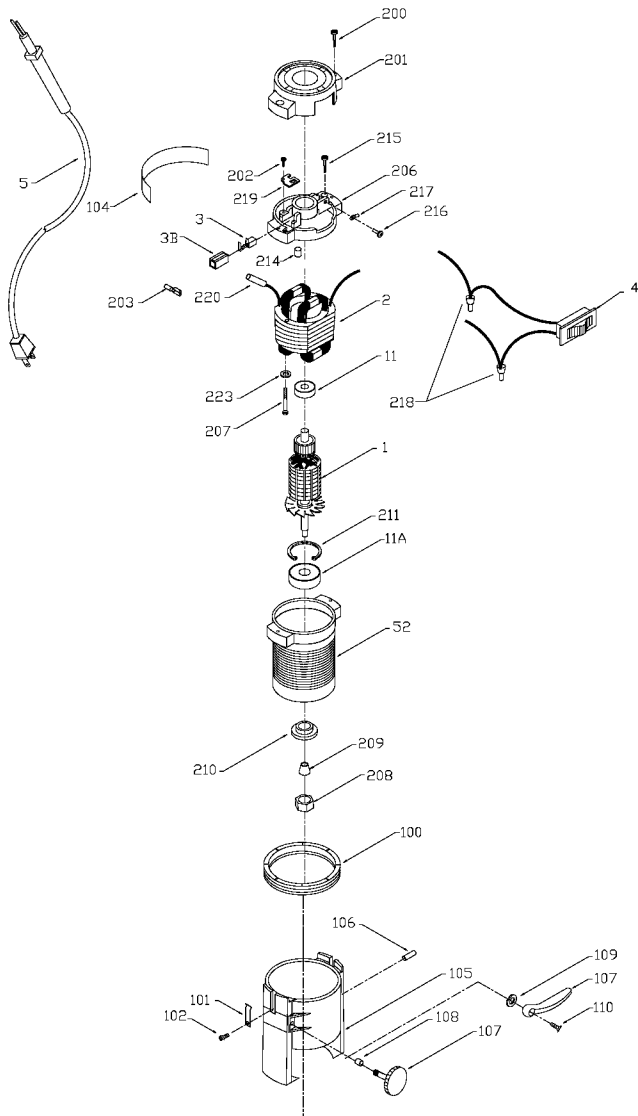

PORTER-CABLE

LAMINATE TRIMMER

attempted by trained repairmen. Contact the nearest Porter-Cable Service Center or other competent repair center.

3101
3102
5036

Parts List for 3101 Type 2

Item Number	Part Number	Description	Qty Required
100	697468	RING	1
101	844648	SPRING CLIP	1
102	858008	SCREW	1
104	801374	SCREW	1
105	878716	BASE HOUSING	1
106	840109	PIN	1
107	845500	PULLEY & SCREW	1
107	693885	THUMB SCREW	1
108	693968	SPACER	1
110	845506	SCREW	1
113	802768	SCREW	10
114	878672	GUIDE PLATE	1
115	878513	ECCENTRIC	1
116	878512	SCREW	10
117	878673	EXTENSION ARM	1
118	913050	WRENCH	1
118	698110	ALLEN WRENCH T2	1
856	A08570SV	BASE ASSEMBLY	1