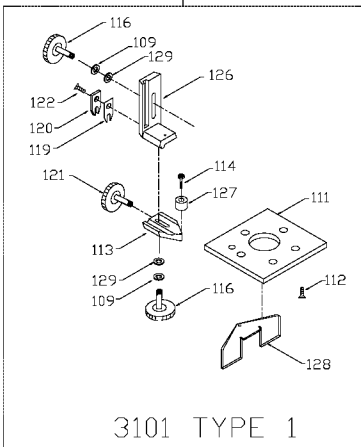

PORTER-CABLE

LAMINATE TRIMMER

attempted by trained repairmen. Contact the nearest Porter-Cable Service Center or other competent repair center.

3101
3102
5036

Parts List for 3101 Type 2

Item Number	Part Number	Description	Qty Required
100	697468	RING	1
101	844648	SPRING CLIP	1
102	858008	SCREW	1
104	801374	SCREW	1
105	878716	BASE HOUSING	1
106	840109	PIN	1
107	845500	PULLEY & SCREW	1
107	693885	THUMB SCREW	1
108	693968	SPACER	1
110	845506	SCREW	1
113	802768	SCREW	10
114	878672	GUIDE PLATE	1
115	878513	ECCENTRIC	1
116	878512	SCREW	10
117	878673	EXTENSION ARM	1
118	913050	WRENCH	1
118	698110	ALLEN WRENCH T2	1
856	A08570SV	BASE ASSEMBLY	1