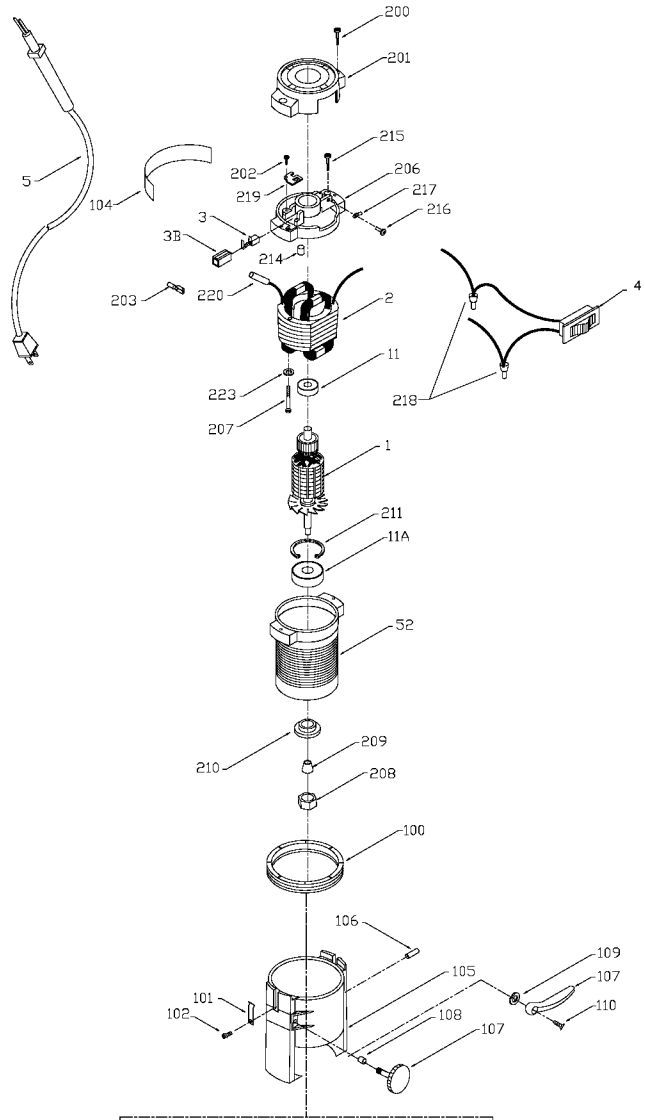

PORTER-CABLE

LAMINATE TRIMMER

attempted by trained repairmen. Contact the nearest Porter-Cable Service Center or other competent repair center.

3101
3102
5036

Parts List for 310 Type 3

Item Number	Part Number	Description	Qty Required
1	000000-00	No Longer Available	1
1	872645	ARMATURE	1
2	000000-00	No Longer Available	1
2	872650	FIELD	1
3	868866	BRUSH	2
3	844703	HOLDER	1
4	911374	SWITCH	1
5	875699	CORD	1
11	802341SV	BALL BEARING	3
11	874538SV	BALL BEARING	3
52	844483	MTR HOUSING	1
100	697468	RING	1
101	844648	SPRING CLIP	10
102	858008	SCREW	10
105	000000-00	No Longer Available	1
105	878716	BASE HOUSING	1
106	840109	PIN	10
107	845500	PULLEY & SCREW	1
107	693885	THUMB SCREW	10
108	693968	SPACER	10
109	858420	WASHER	10
110	845506	SCREW	10
111	893130	SUB BASE	1
111	5140029-46	BASE	1
111	878705	SUB BASE	1
112	873982	SCREW	10
112	802289	SCREW	10

COPYRIGHT© 2005. All Rights Reserved.

Parts list, pricing, and availability subject to change. Please visit www.dewaltservicenet.com for current parts information.

Parts List for 310 Type 3

Item Number	Part Number	Description	Qty Required
113	802768	SCREW	10
113	847920	GUIDE	1
114	878672	GUIDE PLATE	1
114	844601	GUIDE PIN	1
115	878513	ECCENTRIC	1
116	844647	SCREW	10
116	878512	SCREW	10
117	878673	EXTENSION ARM	1
118	913050	WRENCH	1
118	698110	ALLEN WRENCH T2	1
119	845179	SPRING	1
120	000000-00	No Longer Available	1
121	844645	SCREW	10
122	802289	SCREW	10
126	844596	ROLLER BRACKET	1
127	000000-00	No Longer Available	1
128	845782	CHIP DEFLECTOR	1
129	802318	WASHER	10
130	845584	NYLON ROLLER	1
200	878389	SCREW	10
201	810006	CAP	1
202	844705	RETAINER	10
203	866312	TERMINAL	1
206	886629	INTERMEDIATE HSG T4	1
207	802607	SCREW	10
208	691257	NUT COLLET	10
209	684718	COLLET	1