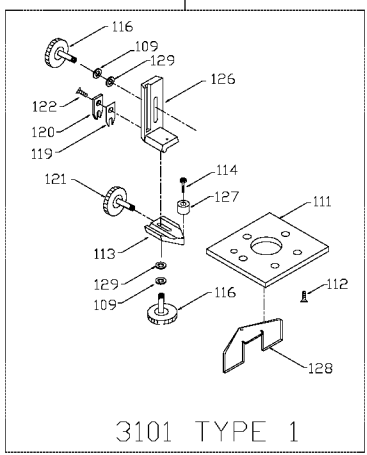

PORTER-CABLE

LAMINATE TRIMMER

attempted by trained repairmen. Contact the nearest Porter-Cable Service Center or other competent repair center.

3101
3102
5036

Parts List for 310 Type 3

Item Number	Part Number	Description	Qty Required
1	000000-00	No Longer Available	1
1	872645	ARMATURE	1
2	000000-00	No Longer Available	1
2	872650	FIELD	1
3	868866	BRUSH	2
3	844703	HOLDER	1
4	911374	SWITCH	1
5	875699	CORD	1
11	802341SV	BALL BEARING	3
11	874538SV	BALL BEARING	3
52	844483	MTR HOUSING	1
100	697468	RING	1
101	844648	SPRING CLIP	10
102	858008	SCREW	10
105	000000-00	No Longer Available	1
105	878716	BASE HOUSING	1
106	840109	PIN	10
107	845500	PULLEY & SCREW	1
107	693885	THUMB SCREW	10
108	693968	SPACER	10
109	858420	WASHER	10
110	845506	SCREW	10
111	893130	SUB BASE	1
111	5140029-46	BASE	1
111	878705	SUB BASE	1
112	873982	SCREW	10
112	802289	SCREW	10

COPYRIGHT© 2005. All Rights Reserved.

Parts list, pricing, and availability subject to change. Please visit www.dewaltservicenet.com for current parts information.

Parts List for 310 Type 3

Item Number	Part Number	Description	Qty Required
113	802768	SCREW	10
113	847920	GUIDE	1
114	878672	GUIDE PLATE	1
114	844601	GUIDE PIN	1
115	878513	ECCENTRIC	1
116	844647	SCREW	10
116	878512	SCREW	10
117	878673	EXTENSION ARM	1
118	913050	WRENCH	1
118	698110	ALLEN WRENCH T2	1
119	845179	SPRING	1
120	000000-00	No Longer Available	1
121	844645	SCREW	10
122	802289	SCREW	10
126	844596	ROLLER BRACKET	1
127	000000-00	No Longer Available	1
128	845782	CHIP DEFLECTOR	1
129	802318	WASHER	10
130	845584	NYLON ROLLER	1
200	878389	SCREW	10
201	810006	CAP	1
202	844705	RETAINER	10
203	866312	TERMINAL	1
206	886629	INTERMEDIATE HSG T4	1
207	802607	SCREW	10
208	691257	NUT COLLET	10
209	684718	COLLET	1