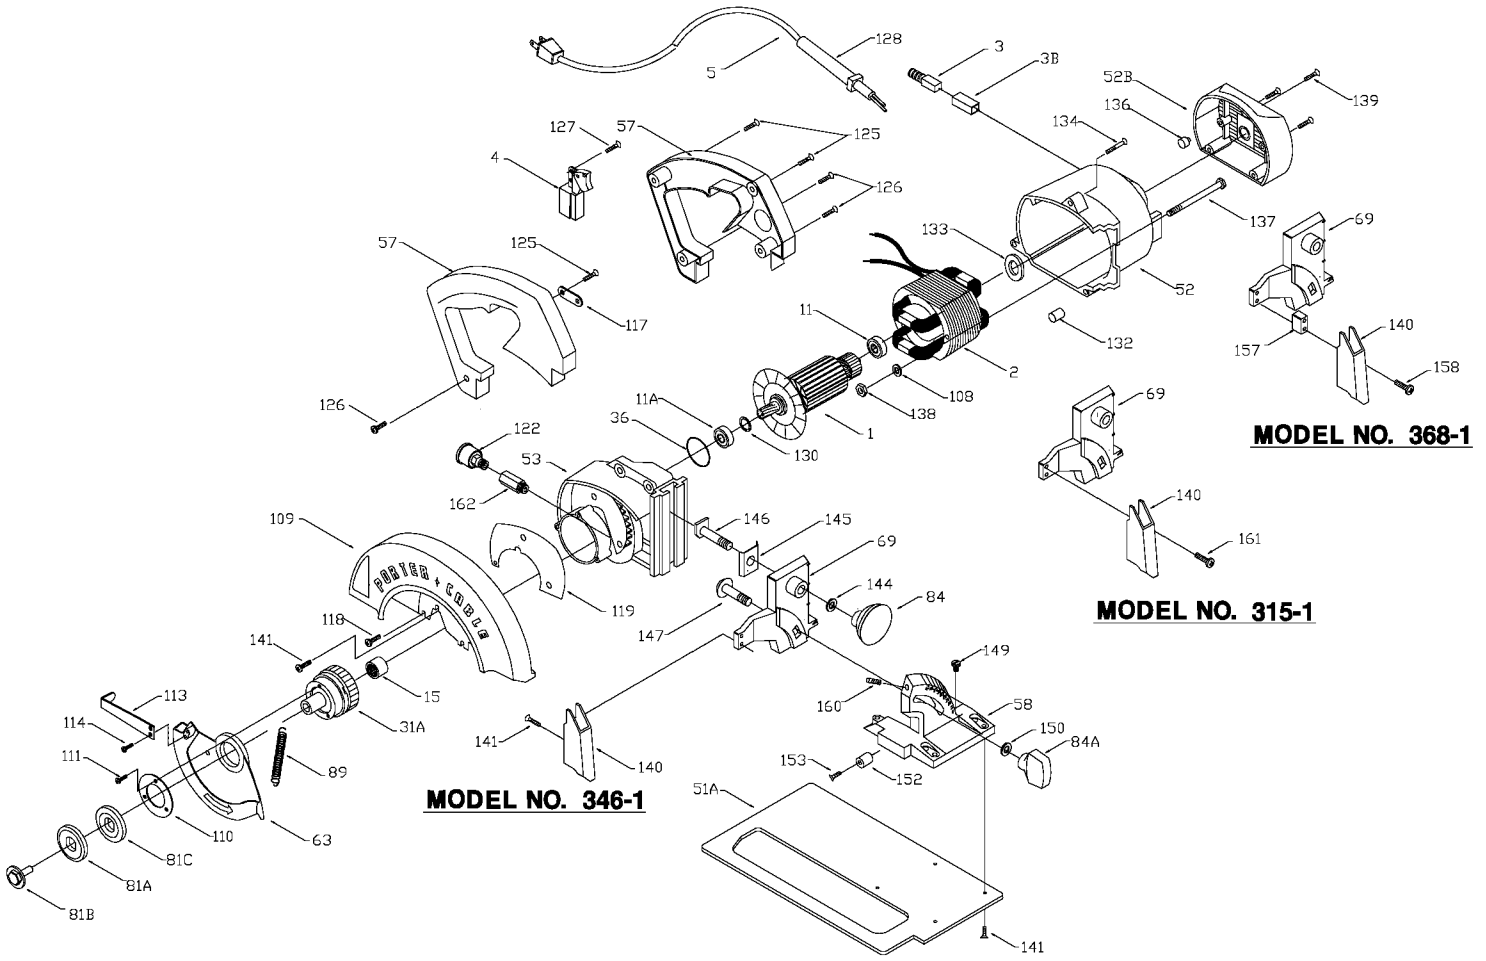

## Parts List for 315-1 Type 1

Item Number	Part Number	Description	Qty Required
1	000000-00	No Longer Available	1
1	683434	FAN ASSY	1
2	685494	FIELD 115V	1
3	879553	BRUSH	2
3	000000-00	No Longer Available	2
4	5140066-98	SWITCH KIT	1
4	384127-01	SCREW	10
5	683784	TERMINAL	2
5	330079-98	CORD/10FT/14-2SJ	1
11	330003-64	BALL BEARING	3
11	879010	BEARING	3
15	684188	BEARING	3
31	000000-00	No Longer Available	1
31	879670	GEAR & SHAFT	1
31	000000-00	No Longer Available	1
31	875078	JACKSHAFT SPACER	10
31	879010	BEARING	3
51	000000-00	No Longer Available	1
51	000000-00	No Longer Available	1
52	879565	MOTOR HOUSING	1
52	684111	END CAP	1
53	691598	GEAR HOUSING	1
57	000000-00	No Longer Available	1
58	000000-00	No Longer Available	1
63	877565	TELE GUARD	1
69	000000-00	No Longer Available	1
81	695662	BLADE BOLT/WASHER	1

## Parts List for 315-1 Type 1

Item Number	Part Number	Description	Qty Required
137	000000-00	No Longer Available	10
138	862641	NUT	10
139	848148	SCREW	10
140	684215	AUX GUARD	1
141	883486	SCREW	10
144	851584	WASHER	10
145	683983	DEPTH ADJ PLATE	1
146	683984	DEPTH ADJ STUD	1
147	1341664	BOLT	10
147	1341664	BOLT	10
149	688395	SCREW	10
150	685533	WASHER	10
150	695354	WASHER	10
152	845359	BUMPER	1
153	879548	SCREW	10
160	861485	SET SCREW	10
161	882187	SCREW	10
161	883486	SCREW	10
163	000000-00	No Longer Available	1
164	000000-00	No Longer Available	1
165	842935	SCREW	10
166	823383	SPRING	10
800	801946	LUBE	1
800	801945	TUBE GREASE	1
856	000000-00	No Longer Available	1
856	000000-00	No Longer Available	1
856	000000-00	No Longer Available	1