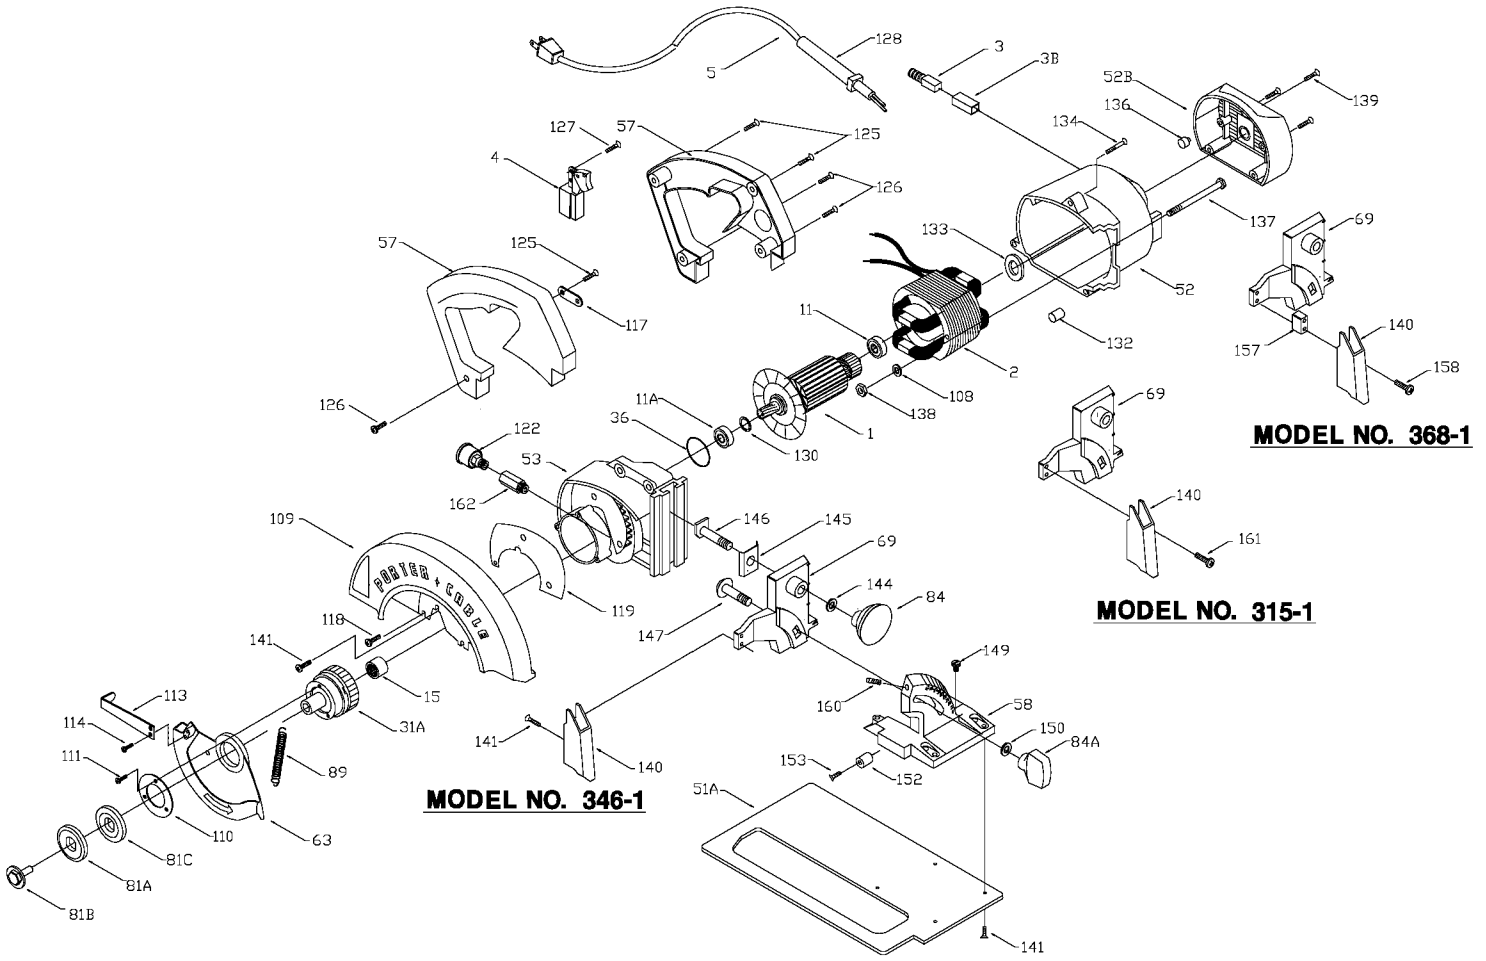

PORTER-CABLE CIRCULAR SAWS

WARNING: Electrical repairs should only be attempted by trained repairmen. Contact the nearest Porter-Cable Service Center or other competent repair center.

315-1
346-1
368-1

MODEL NO. 368-1

MODEL NO. 315-1

MODEL NO. 346-1

Parts List for 368-1 Type 2

Item Number	Part Number	Description	Qty Required
1	000000-00	No Longer Available	1
1	683434	FAN ASSY	1
2	000000-00	No Longer Available	1
3	879553	BRUSH	2
3	000000-00	No Longer Available	2
4	5140066-98	SWITCH KIT	1
4	384127-01	SCREW	10
5	683784	TERMINAL	2
5	330079-98	CORD/10FT/14-2SJ	1
11	330003-64	BALL BEARING	3
11	879010	BEARING	3
15	684188	BEARING	3
31	000000-00	No Longer Available	1
31	879670	GEAR & SHAFT	1
31	000000-00	No Longer Available	1
31	875078	JACKSHAFT SPACER	10
31	879010	BEARING	3
36	691594	O-RING	10
51	000000-00	No Longer Available	1
51	000000-00	No Longer Available	1
52	879565	MOTOR HOUSING	1
52	684111	END CAP	1
53	691598	GEAR HOUSING	1
57	000000-00	No Longer Available	1
58	695356	SEGMENT ANGLE	1
63	684590	TELESCOPING GUARD	1
69	000000-00	No Longer Available	1

COPYRIGHT© 2005. All Rights Reserved.

Parts list, pricing, and availability subject to change. Please visit www.dewaltservicenet.com for current parts information.