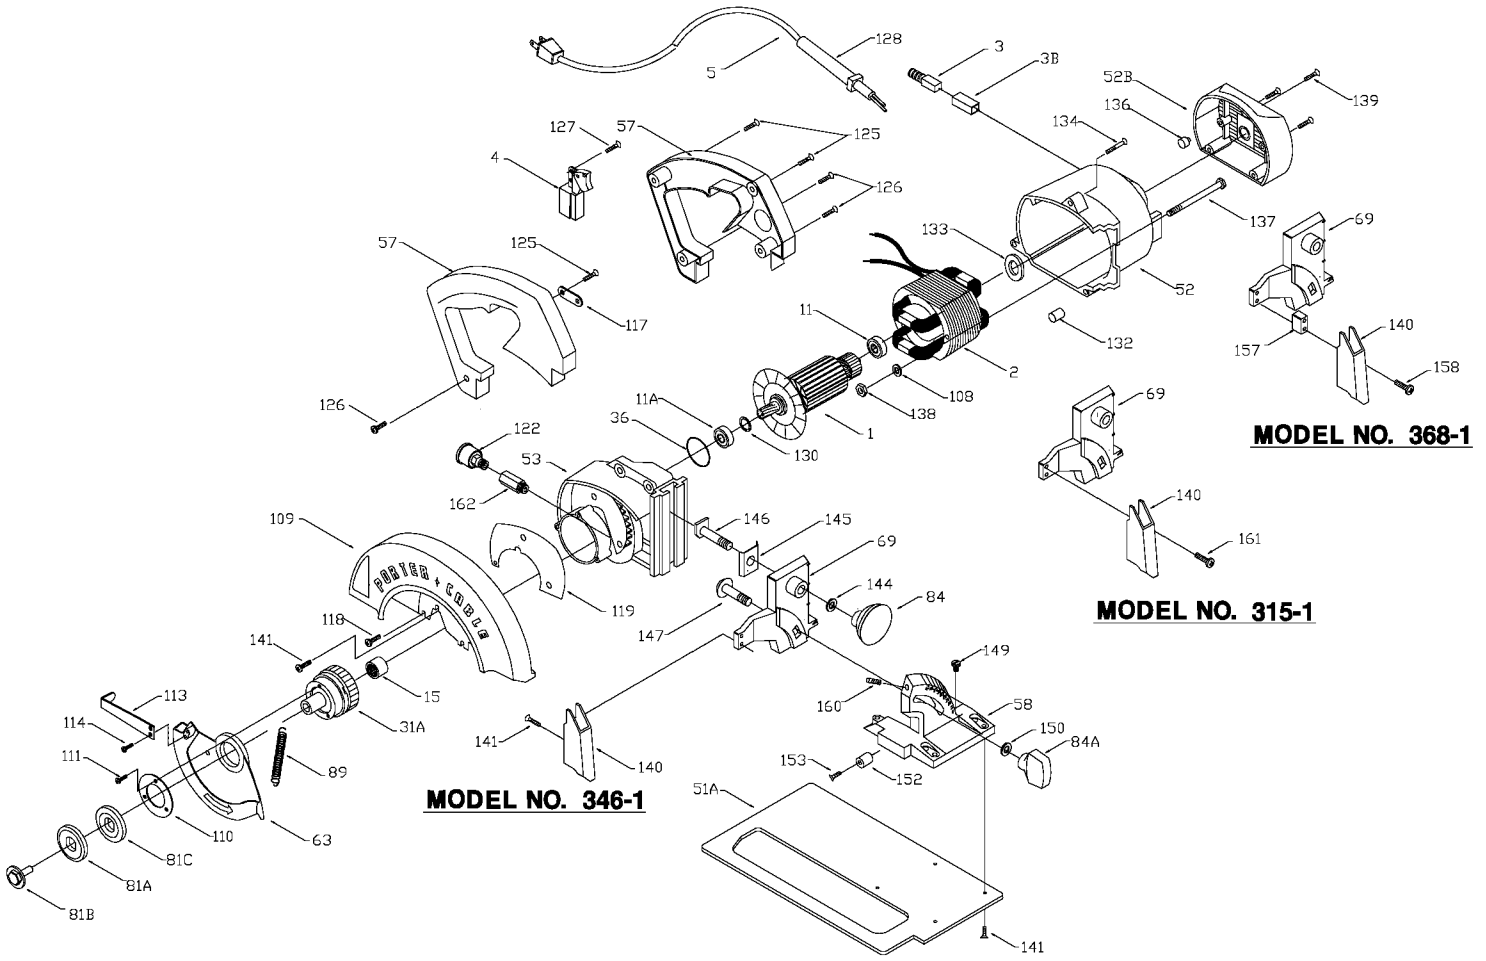

PORTER-CABLE CIRCULAR SAWS

WARNING: Electrical repairs should only be attempted by trained repairmen. Contact the nearest Porter-Cable Service Center or other competent repair center.

315-1
346-1
368-1

Parts List for 315-1 Type 4

Item Number	Part Number	Description	Qty Required
1	000000-00	No Longer Available	1
1	683434	FAN ASSY	1
2	000000-00	No Longer Available	1
3	879553	BRUSH	2
3	000000-00	No Longer Available	2
4	5140066-98	SWITCH KIT	1
4	A10193	CORDSET	1
4	384127-01	SCREW	4
11	330003-64	BALL BEARING	3
11	879010	BEARING	3
15	684188	BEARING	3
31	000000-00	No Longer Available	1
31	879670	GEAR & SHAFT	1
31	000000-00	No Longer Available	1
31	875078	JACKSHAFT SPACER	10
31	879010	BEARING	3
36	691594	O-RING	10
51	000000-00	No Longer Available	1
51	000000-00	No Longer Available	1
52	879565	MOTOR HOUSING	1
52	684111	END CAP	1
53	000000-00	No Longer Available	1
57	000000-00	No Longer Available	1
58	000000-00	No Longer Available	1
63	877565	TELE GUARD	1
69	000000-00	No Longer Available	1
81	695662	BLADE BOLT/WASHER	1

COPYRIGHT© 2005. All Rights Reserved.

Parts list, pricing, and availability subject to change. Please visit www.dewaltservicenet.com for current parts information.