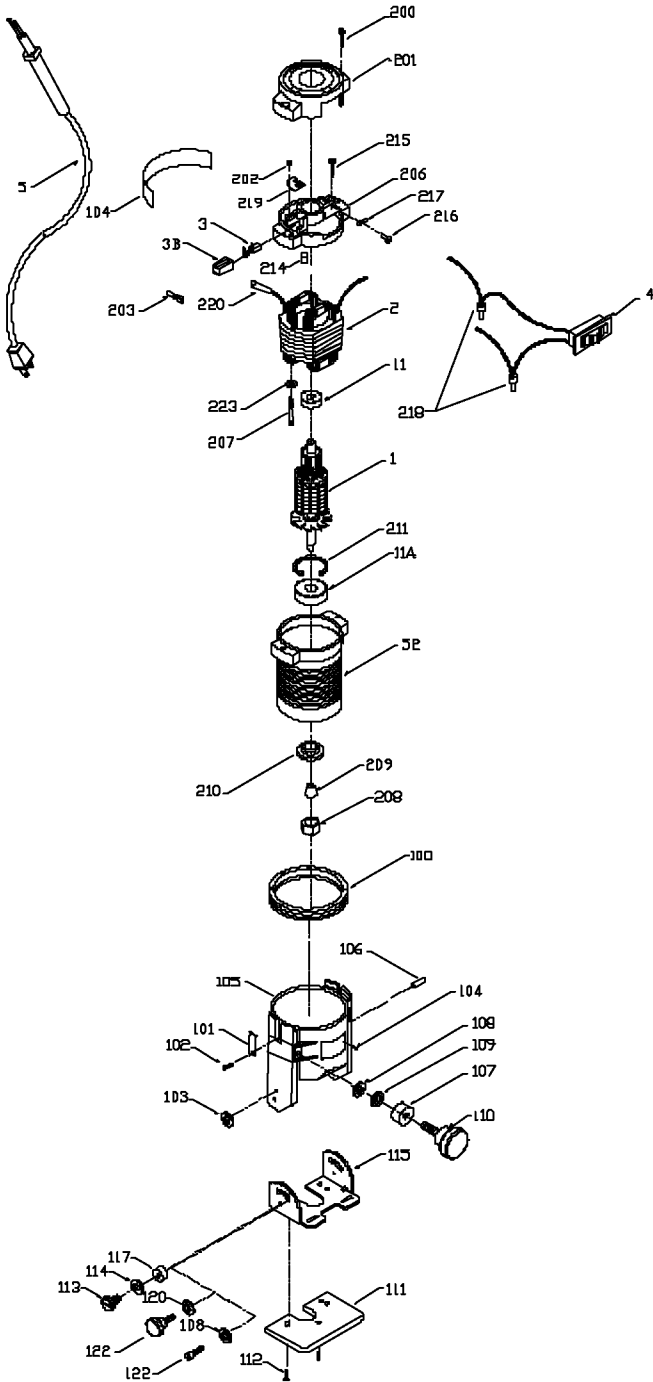

PORTER-CABLE

TILTBASE LAMINATE TRIMMER

WARNING: Electrical repairs should only be attempted by trained repairmen. Contact the nearest Porter-Cable Service Center or other

319
3191

Parts List for J-319 Type 1

Item Number	Part Number	Description	Qty Required
1	000000-00	No Longer Available	1
1	868830	KIT	1
1	845339	FAN	1
2	000000-00	No Longer Available	1
2	000000-00	No Longer Available	1
3	868866	BRUSH	2
3	844703	HOLDER	1
4	911374	SWITCH	1
5	875699	CORD	1
5	000000-00	No Longer Available	1
11	802341SV	BALL BEARING	3
11	874538SV	BALL BEARING	3
52	844483	MTR HOUSING	1
100	697468	RING	1
101	844648	SPRING CLIP	10
102	858008	SCREW	10
103	858792	WASHER	10
104	801374	SCREW	10
105	693898	BASE	1
106	840109	PIN	10
107	878884	FIXED PULLEY	10
108	802318	WASHER	10
109	858420	WASHER	10
110	693885	THUMB SCREW	10
111	698258	SUB BASE	1
112	802768	SCREW	10
112	873982	SCREW	10

COPYRIGHT© 2005. All Rights Reserved.

Parts list, pricing, and availability subject to change. Please visit www.dewaltservicenet.com for current parts information.

Parts List for J-319 Type 1

Item Number	Part Number	Description	Qty Required
113	689229	SCREW	10
113	688860	SCREW	10
114	000000-00	No Longer Available	10
115	693900	TILT BRACKET	1
116	000000-00	No Longer Available	1
117	878884	FIXED PULLEY	10
117	694682	SPACER	10
120	000000-00	No Longer Available	10
122	693886	THUMB SCREW	10
200	878389	SCREW	10
201	810006	CAP	1
202	844705	RETAINER	10
203	866312	TERMINAL	1
206	886629	INTERMEDIATE HSG T4	1
207	802607	SCREW	10
208	691257	NUT COLLET	10
209	684718	COLLET	1
210	844643	RETAINER	10
211	802302	RING	10
214	810425	PLUG	1
215	877817	SCREW	10
216	844107	SCREW	10
217	849314	TERM	1
218	682063	CONNECTOR VS	1
219	845620	BR HLDR RETAIN	2
220	846755	INSULATOR	1
223	802648	WASHER	10