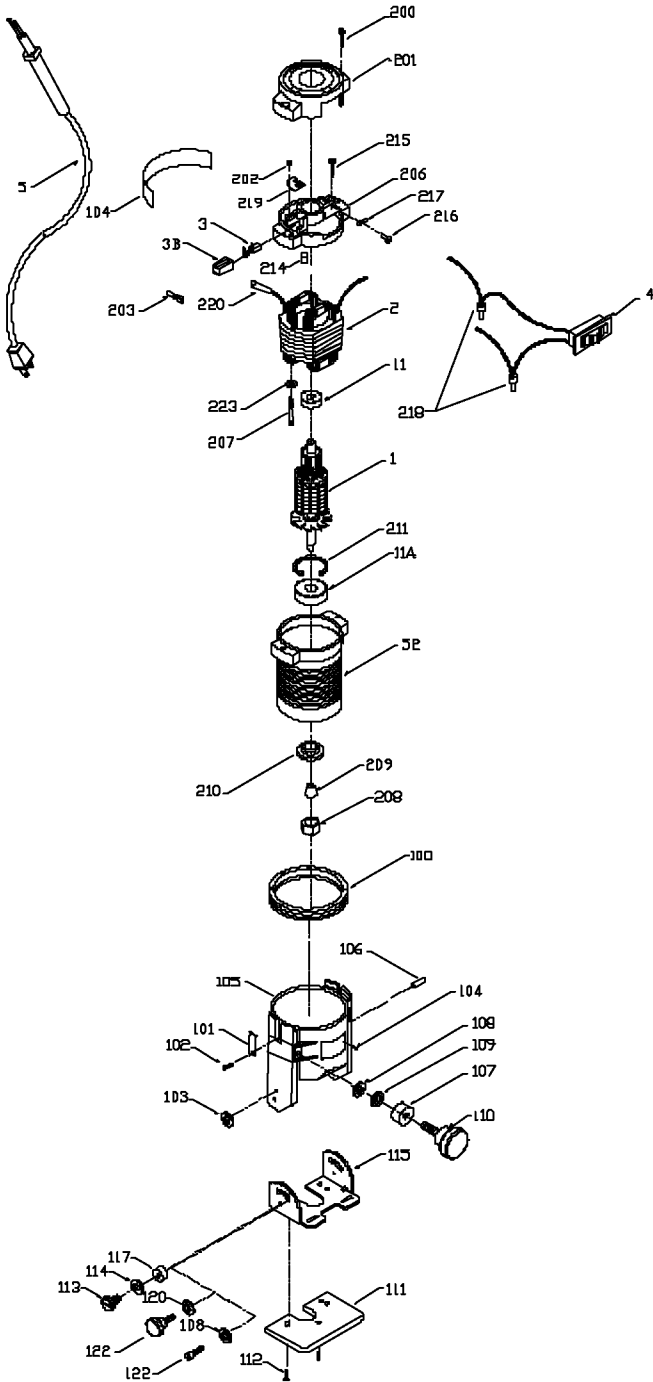

PORTER-CABLE

TILTBASE LAMINATE TRIMMER

WARNING: Electrical repairs should only be attempted by trained repairmen. Contact the nearest Porter-Cable Service Center or other

319
3191

Parts List for 3191 Type 2

Item Number	Part Number	Description	Qty Required
1	000000-00	No Longer Available	1
1	872645	ARMATURE	1
1	845339	FAN	1
2	000000-00	No Longer Available	1
2	872650	FIELD	1
3	868866	BRUSH	2
3	844703	HOLDER	1
4	911374	SWITCH	1
5	875699	CORD	1
5	000000-00	No Longer Available	1
11	802341SV	BALL BEARING	3
11	874538SV	BALL BEARING	3
52	844483	MTR HOUSING	1
100	697468	RING	1
101	844648	SPRING CLIP	10
102	858008	SCREW	10
103	858792	WASHER	10
104	801374	SCREW	10
105	693898	BASE	1
106	840109	PIN	10
107	878884	FIXED PULLEY	10
108	802318	WASHER	10
109	858420	WASHER	10
110	693885	THUMB SCREW	10
111	698258	SUB BASE	1
112	873982	SCREW	10
112	802768	SCREW	10

COPYRIGHT© 2005. All Rights Reserved.

Parts list, pricing, and availability subject to change. Please visit www.dewaltservicenet.com for current parts information.

Parts List for 3191 Type 2

Item Number	Part Number	Description	Qty Required
113	689229	SCREW	10
113	688860	SCREW	10
114	000000-00	No Longer Available	10
115	693900	TILT BRACKET	1
116	000000-00	No Longer Available	1
117	878884	FIXED PULLEY	10
117	694682	SPACER	10
120	000000-00	No Longer Available	10
122	693886	THUMB SCREW	10
200	878389	SCREW	10
201	810006	CAP	1
202	844705	RETAINER	10
203	866312	TERMINAL	1
206	886629	INTERMEDIATE HSG T4	1
207	802607	SCREW	10
208	691257	NUT COLLET	10
209	684718	COLLET	1
210	844643	RETAINER	10
211	802302	RING	10
214	810425	PLUG	1
215	877817	SCREW	10
216	844107	SCREW	10
217	849314	TERM	1
218	682063	CONNECTOR VS	1
219	845620	BR HLDR RETAIN	2
220	846755	INSULATOR	1
223	802648	WASHER	10