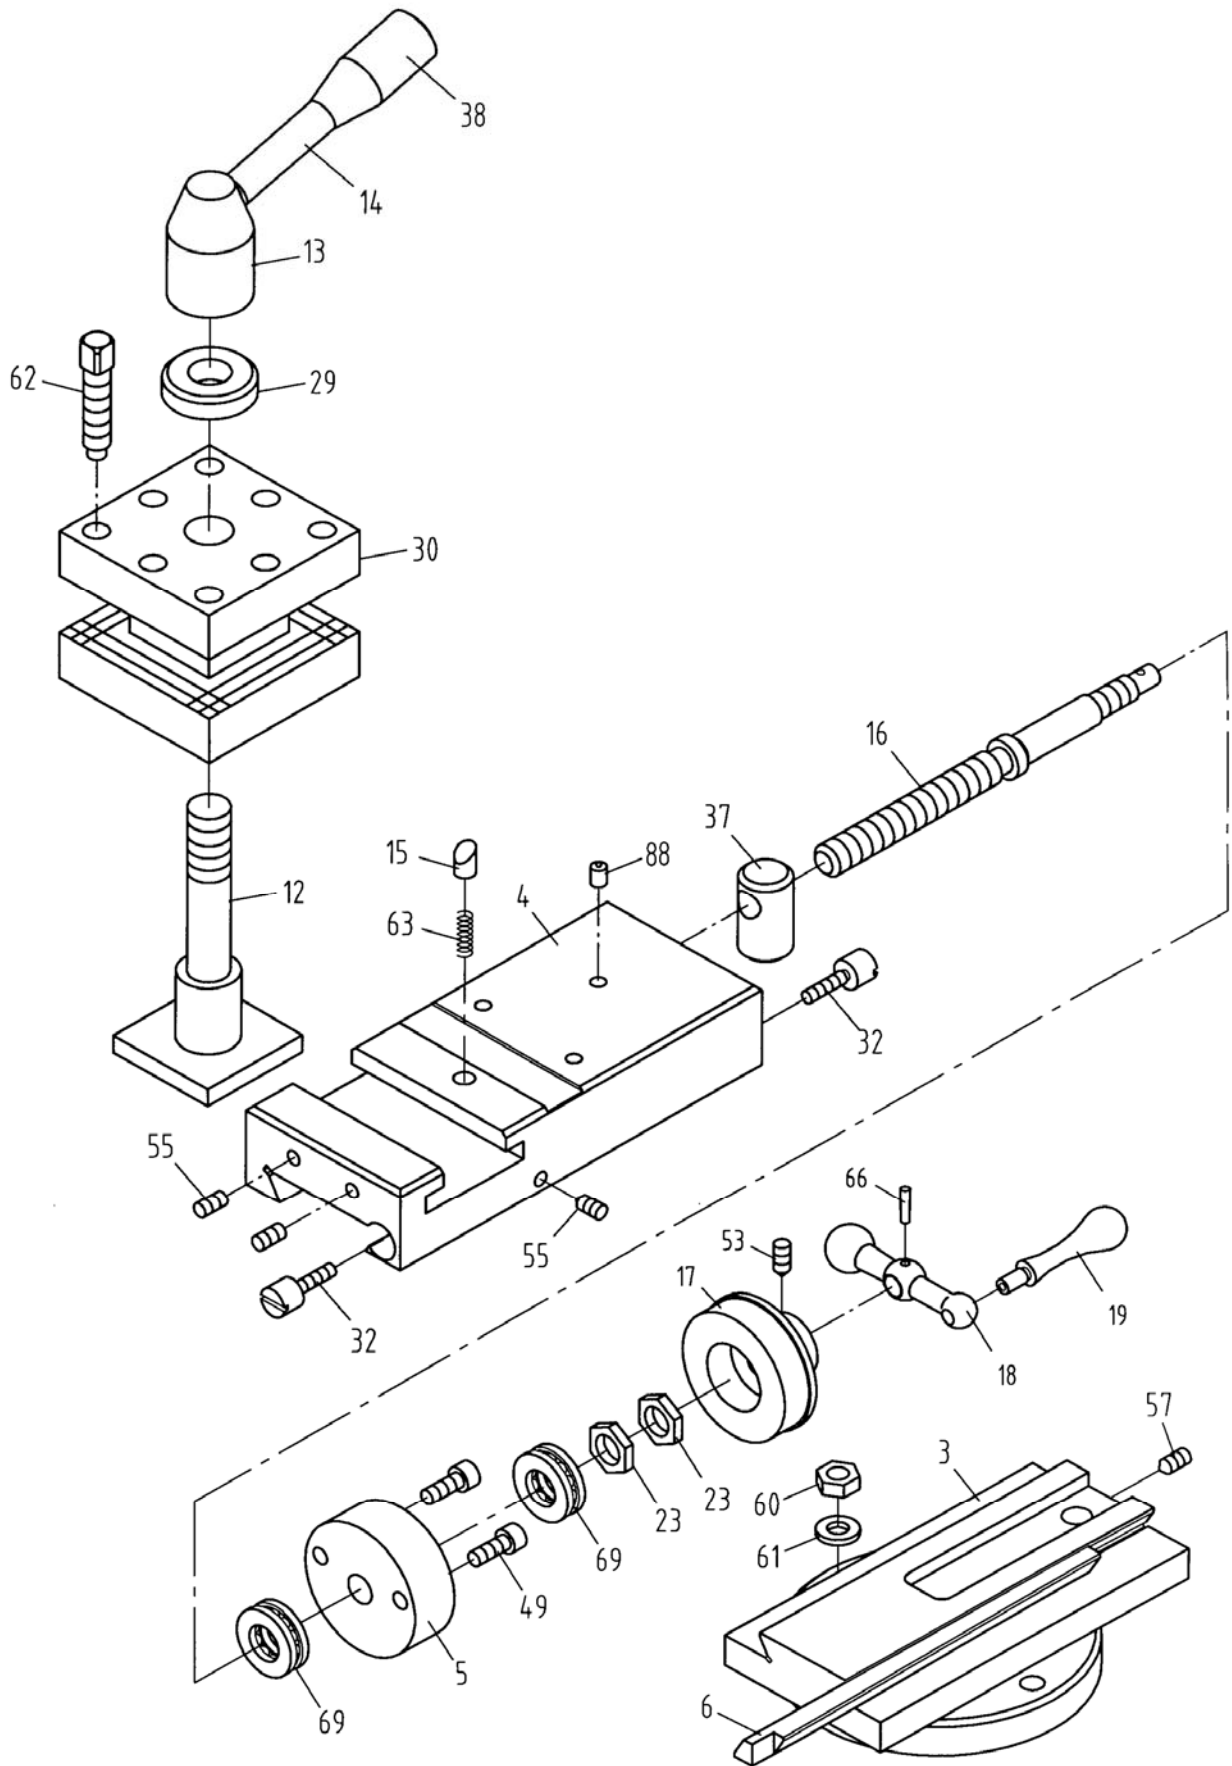

Top Slide, Tool Post, Saddle, and Cross Slide I