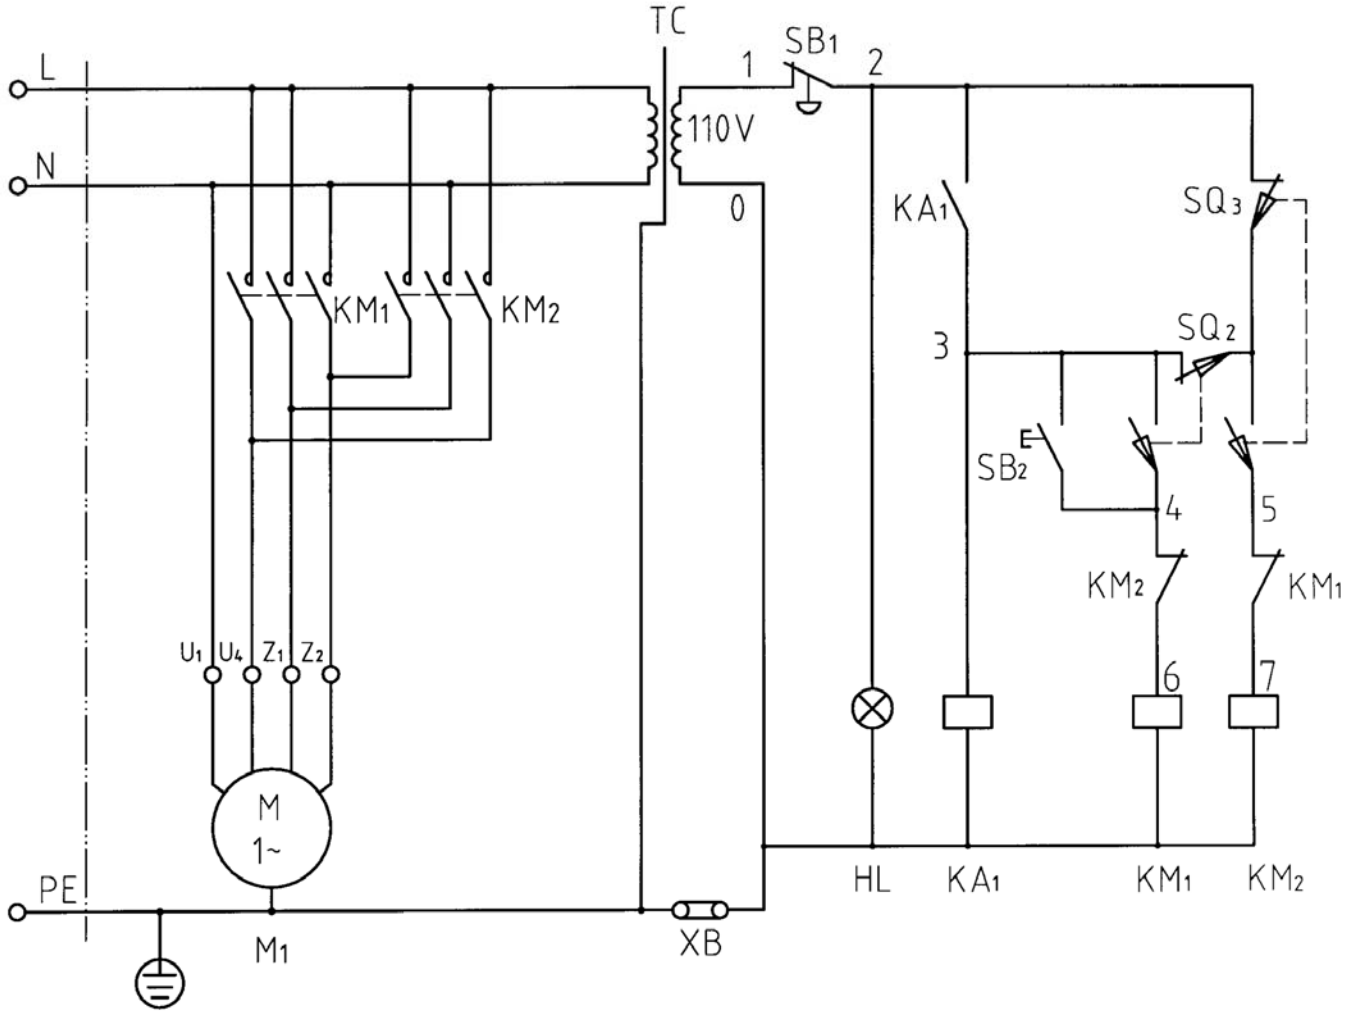

Electrical Schematic - GHB-1340A

Electrical Schemaatic-GHB-1340A

Index No.	Part No.	Description	Size	Qty.
1.....	GHB1340-SB1.....	Emergency Stop	LAY3-01ZS/1.....	1
2.....	GHB1340-SB2.....	Jog Button.....	LAY3-11	1
3.....	GHB1340-HL.....	Power Indicator Light	AD1-30/20.....	1
4.....	GHB1340-KA1.....	Magnetic Starter	CA2-DN140.....	1
5.....	GHB1340-KM1.....	Magnetic Starter	LC1-D259	1
6.....	GHB1340-KM2.....	Magnetic Starter	LC1-D259	1
7.....	GHB1340-TC	Control Transformer	JBK3-63.....	1
8.....	GHB1340A-SQ2.....	Stroke Switch	LXW5-11D1.....	1
9.....	GHB1340A-SQ3.....	Stroke Switch	LXW5-11D1.....	1
10.....	GHB1340-XT1.....	Wiring Board	JHY1-32.....	1
11.....	GHB1340-XT2.....	Wiring Board	JHY1-16.....	1
12.....	GHB1340-XB	Copper Plate (for grounding)		1