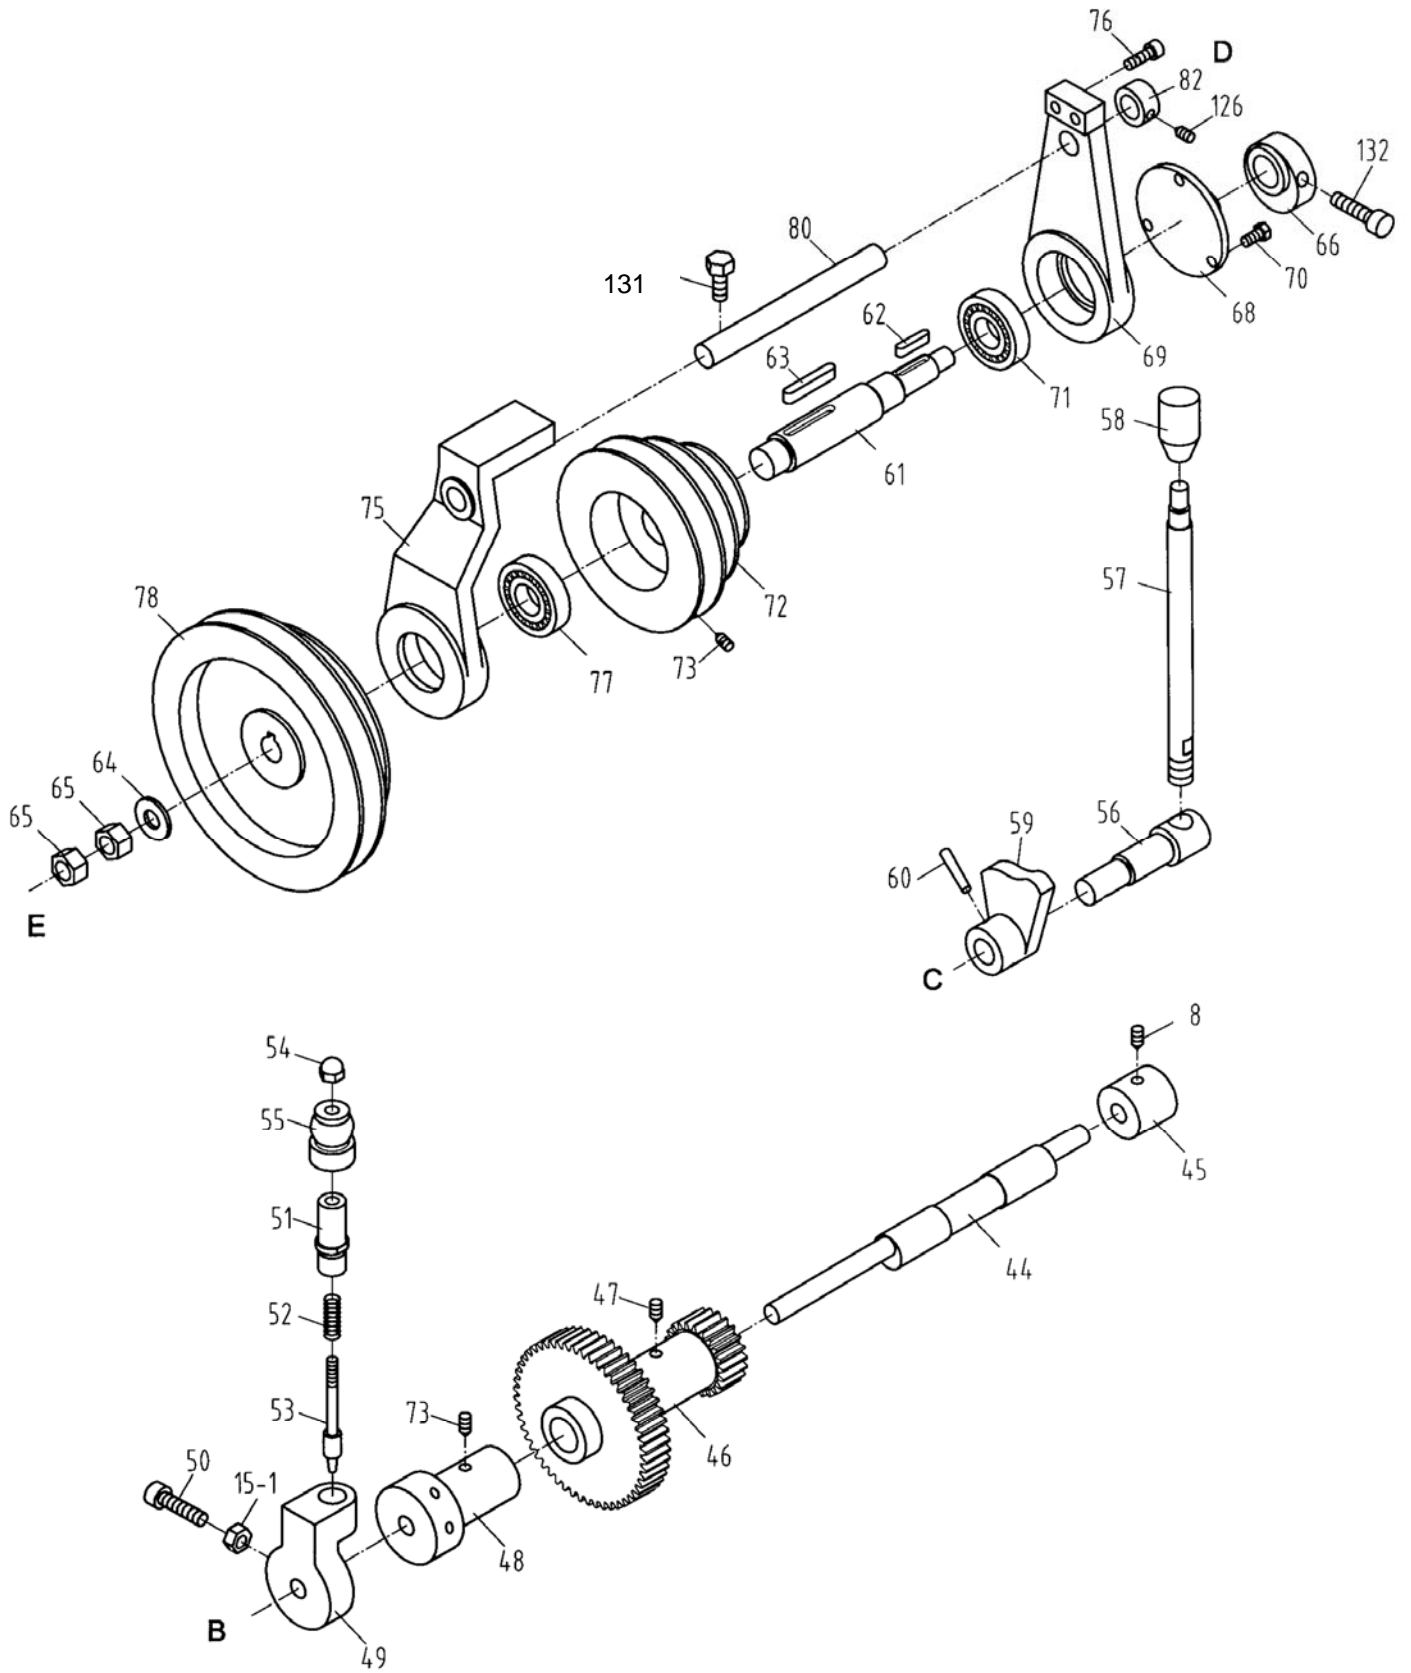

BDB-1340A Headstock Assembly III