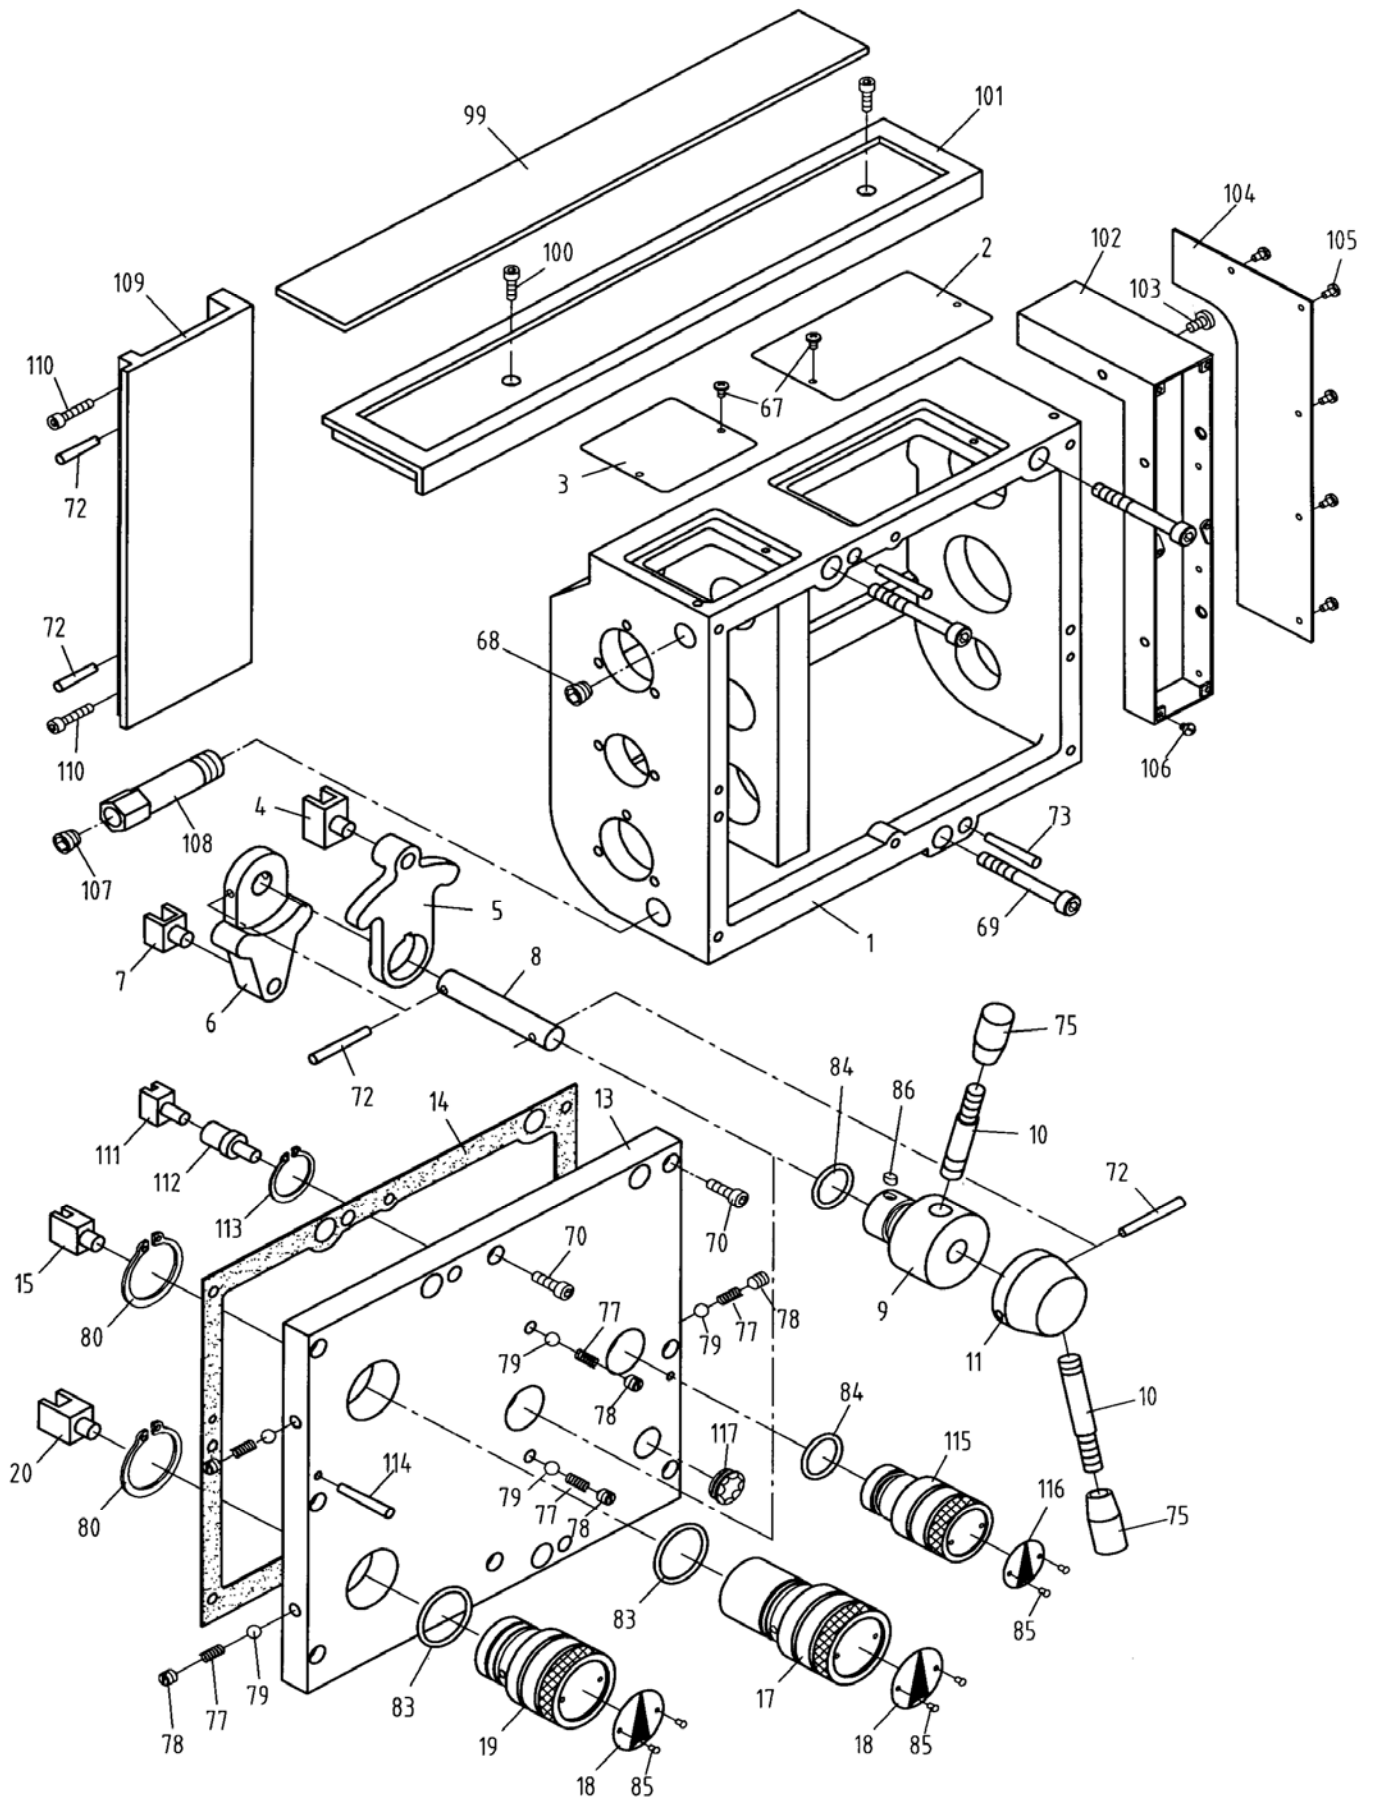

Gear Assembly I

Gear Assembly I

Index No.	Part No.	Description	Size	Qty.
1	05101A	Casting		1
2	05715	Right cover		1
3	05720	Left cover		1
4	32A5308	Slipper		1
5	32A5111A	Lever		1
6	32A5108A	Lever		1
7	32A5307	Slipper		1
8	32A5702	Shaft		1
9	32A5109	Handle Base		1
10	32A5701	Lever		2
11	32A5110	Handle Base		1
13	GHB1340A-05106	Cover		1
14	05504	Gasket		1
15	32A5305	Slipper		1
17	32A5106	Lever		1
18	32A5302	Plate		2
19	32A5103	Handle		1
20	32A5306	Slipper		1
67	GHB1340A-G67	Screw	M4 x 6	4
68	GHB1340A-G68	Tapered Tap	ZG3/8"	2
69	GHB1340A-G69	Socket Head Cap Screw	M8 x 65	3
70	TS-1503061	Socket Head Cap Screw	M6 x 25	8
72	GHB1340A-G72	Pin	5 x 30	4
73	GHB1340A-G73	Pin	5 x 40	2
75	GHB1340A-G75	Knob	BM10 x 50	2
77	GHB1340A-G77	Spring	0.8 x 5 x 25	5
78	TS-1524021	Socket Set Screw	M8 x 10	5
79	SB-6.5MM	Steel Ball	6.5	5
80	GHB1340A-G80	C-clip	40	2
83	GHB1340A-G83	O-Ring	40 x 3.1	2
84	GHB1340A-G84	O-Ring	30 x 3.1	2
85	GHB1340A-G85	Screw	M3 x 6	6
86	GHB1340A-G86	Key	5 x 8	1
99	GHB1340A-05503	Rubber Mat		1
	BDB1340A-05503	Rubber Mat		1
100	TS-1502041	Socket Set Screw	M5 x 16	2
101	GHB1340A-05105	Top Cover		1
	BDB1340A-05105	Top Cover		1
102	05723	Cover		1
103	GHB1340A-G103	Screw	M4 x 8	3
104	05722	Plate		1
105	GHB1340A-G105	Screw	M3 x 5	5
106	GHB1340A-G106	Screw	M3 x 6	6
107	GHB1340A-G107	Tapered Tap	Z1/4"	1
108	05724	Oil Drain Pipe		1
109	05108	Extending Plate		1
110	TS-1502061	Socket Head Cap Screw	M5 x 25	2
111	05305	Slipper		1
112	05721	Slipper Shaft		1
113	GHB1340A-G113	C-clip	30	1
114	GHB1340A-G114	Pin	5 x 30	2
115	05107	Lever		1
116	05304	Sign Disc		1
117	GHB1340A-G117	Oil Sight Glass	12	1