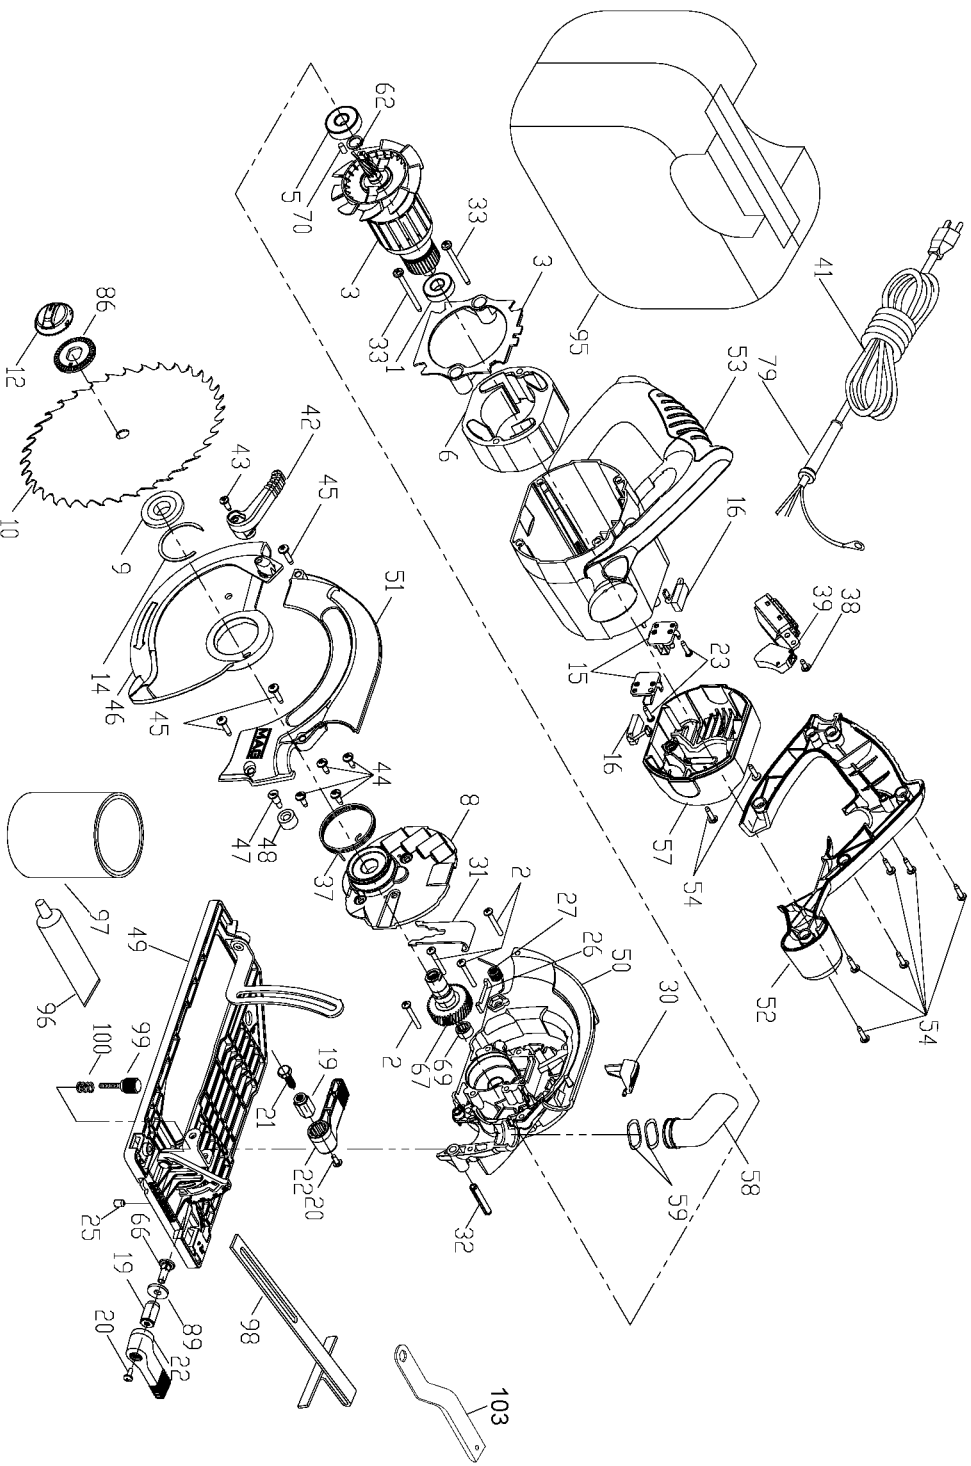

# PORTER-CABLE 7 1/4" CIRCULAR SAW RH

**WARNING:** Electrical repairs should only be attempted by trained repairmen. Contact the nearest Porter-Cable Service Center or other competent repair center.

## Parts List for 324MAGV Type 1

Item Number	Part Number	Description	Qty Required
1	886333SV	BALL BEARING	1
2	864721	SCREW	4
3	A01950SV	ARMATURE W/BAFFLE	1
3	890753	SCREW	10
5	879010	BEARING	1
6	A01951	FIELD	1
8	A10507	COVER	1
9	880253	INNER BLADE FLANGE	1
12	876053	BLADE BOLT	1
12	648112-00	BOLT ASSY	1
14	879289	SNAP RING	1
15	A03069	BRUSH HOLDER	2
16	A05003	BRUSH	2
19	910048	NUT	2
20	802764	SCREW	2
21	907829	HEX BOLT	1
22	907828	ADJUSTING LEVER	1
23	893792	SCREW	2
25	876016	SET SCREW	1
26	909936	FELT SEAL	1
27	911907	SPRING	1
30	907815	SPINDLE LOCK BUTTON	1
31	A03141	LOCK PLATE	1
32	A05556	ROLL PIN	1
33	872906	FIELD SCREW	2
37	A03693	SPRING	1
38	882185	SCREW MACHINE STEEL	1

## Parts List for 324MAGV Type 1

Item Number	Part Number	Description	Qty Required
39	A01953	SS/A-SWITCH 20A	1
41	N017151	CORDSET	1
41	N017151	CORDSET	1
42	910374	LEVER	1
43	883541	SCREW	1
44	886538	SCREW	4
46	A12988	LOWER GUARD	1
47	879548	SCREW	1
48	845359	BUMPER	1
49	A01956	SS/A-BASE ASSEMBLY	1
50	A05804	GEAR HSG ASSY	1
51	A07282	UPPER GUARD	1
52	000000-00	No Longer Available	1
53	907820	MOTOR HSG	1
54	879678	SCREW	8
57	907822	MOTOR CAP	1
58	908792-01	DUST TUBE	1
59	881171	LOAD WASHER	1
62	684179	RETAINING RING	1
66	913224	SCREW	10
67	654843-00	SS/A-JACKSHAFT ASSEM	1
69	684188	BEARING	1
70	810425	PLUG	1
79	901266	STRAIN RELIEVER	1
86	908895	WASHER	1
89	859359	WASHER	1
95	A11901	BAG	1

## Parts List for 324MAGV Type 1

Item Number	Part Number	Description	Qty Required
96	878499	TUBE GREASE	1
97	879751	LUBRICANT 4 LBS	1
98	000000-00	No Longer Available	1
99	842935	SCREW	10
100	823383	SPRING	1
103	145378-01	WRENCH	1