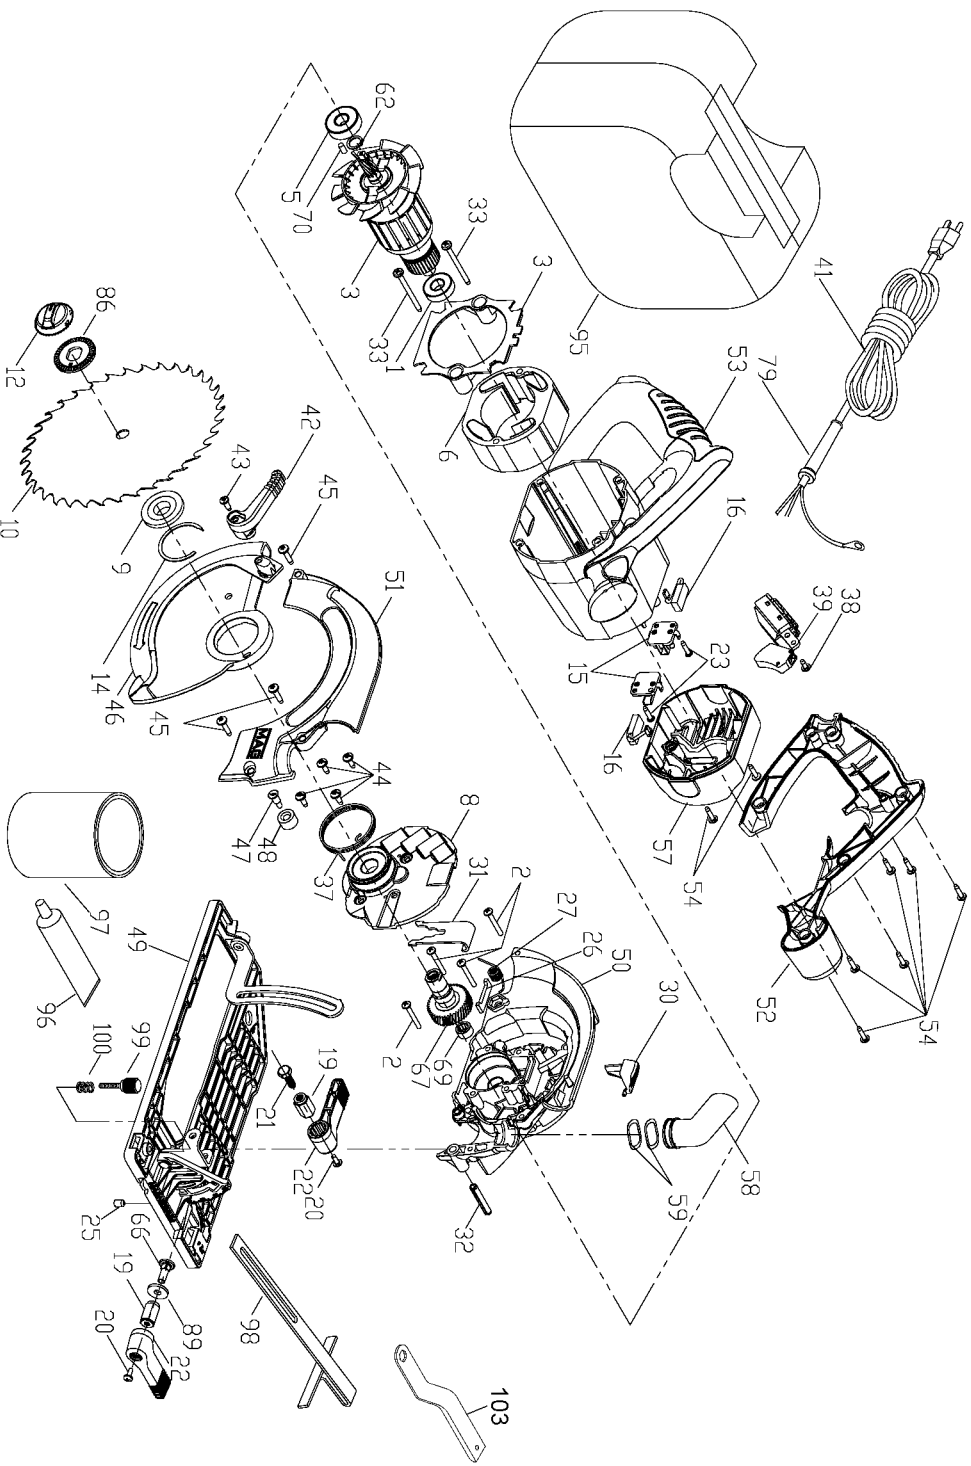

Parts List for 325MAG Type 1

Item Number	Part Number	Description	Qty Required
1	886333SV	BALL BEARING	1
2	864721	SCREW	10
3	A01950SV	ARMATURE W/BAFFLE	1
5	879010	BEARING	1
6	A01952	SS/A-FIELD (BRAKE)	1
8	A10507	COVER	1
9	880253	INNER BLADE FLANGE	1
12	876053	BLADE BOLT	1
12	648112-00	BOLT ASSY	1
14	879289	SNAP RING	1
15	A03069	BRUSH HOLDER	2
16	A05003	BRUSH	2
19	910048	NUT	10
20	802764	SCREW	10
21	907829	HEX BOLT	1
22	907828	ADJUSTING LEVER	1
23	893792	SCREW	10
25	876016	SET SCREW	10
26	909936	FELT SEAL	1
27	911907	SPRING	1
30	907815	SPINDLE LOCK BUTTON	1
31	A03141	LOCK PLATE	1
32	A05556	ROLL PIN	1
33	872906	FIELD SCREW	2
37	A03693	SPRING	1
38	882185	SCREW MACHINE STEEL	10
39	A01954	SS/A-SWITCH 20A (BRA	1

COPYRIGHT© 2005. All Rights Reserved.

Parts list, pricing, and availability subject to change. Please visit www.dewaltservicenet.com for current parts information.

Parts List for 325MAG Type 1

Item Number	Part Number	Description	Qty Required
41	N017151	CORDSET	1
41	N017151	CORDSET	1
42	910374	LEVER	1
43	883541	SCREW	10
44	886538	SCREW	10
45	890753	SCREW	10
46	A12988	LOWER GUARD	1
47	879548	SCREW	10
48	845359	BUMPER	1
49	A01956	SS/A-BASE ASSEMBLY	1
50	A05804	GEAR HSG ASSY	1
51	A07282	UPPER GUARD	1
52	000000-00	No Longer Available	1
53	907820	MOTOR HSG	1
54	879678	SCREW	10
57	907822	MOTOR CAP	1
58	908792-01	DUST TUBE	1
59	881171	LOAD WASHER	1
62	684179	RETAINING RING	1
66	913224	SCREW	10
67	654843-00	SS/A-JACKSHAFT ASSEM	1
69	684188	BEARING	1
70	810425	PLUG	1
79	901266	STRAIN RELIEVER	1
86	908895	WASHER	10
89	859359	WASHER	10
95	A11901	BAG	1

COPYRIGHT© 2005. All Rights Reserved.

Parts list, pricing, and availability subject to change. Please visit www.dewaltservicenet.com for current parts information.

Parts List for 325MAG Type 1

Item Number	Part Number	Description	Qty Required
96	878499	TUBE GREASE	1
97	879751	LUBRICANT 4 LBS	1
98	000000-00	No Longer Available	1
99	842935	SCREW	10
100	823383	SPRING	1
103	145378-01	WRENCH	1