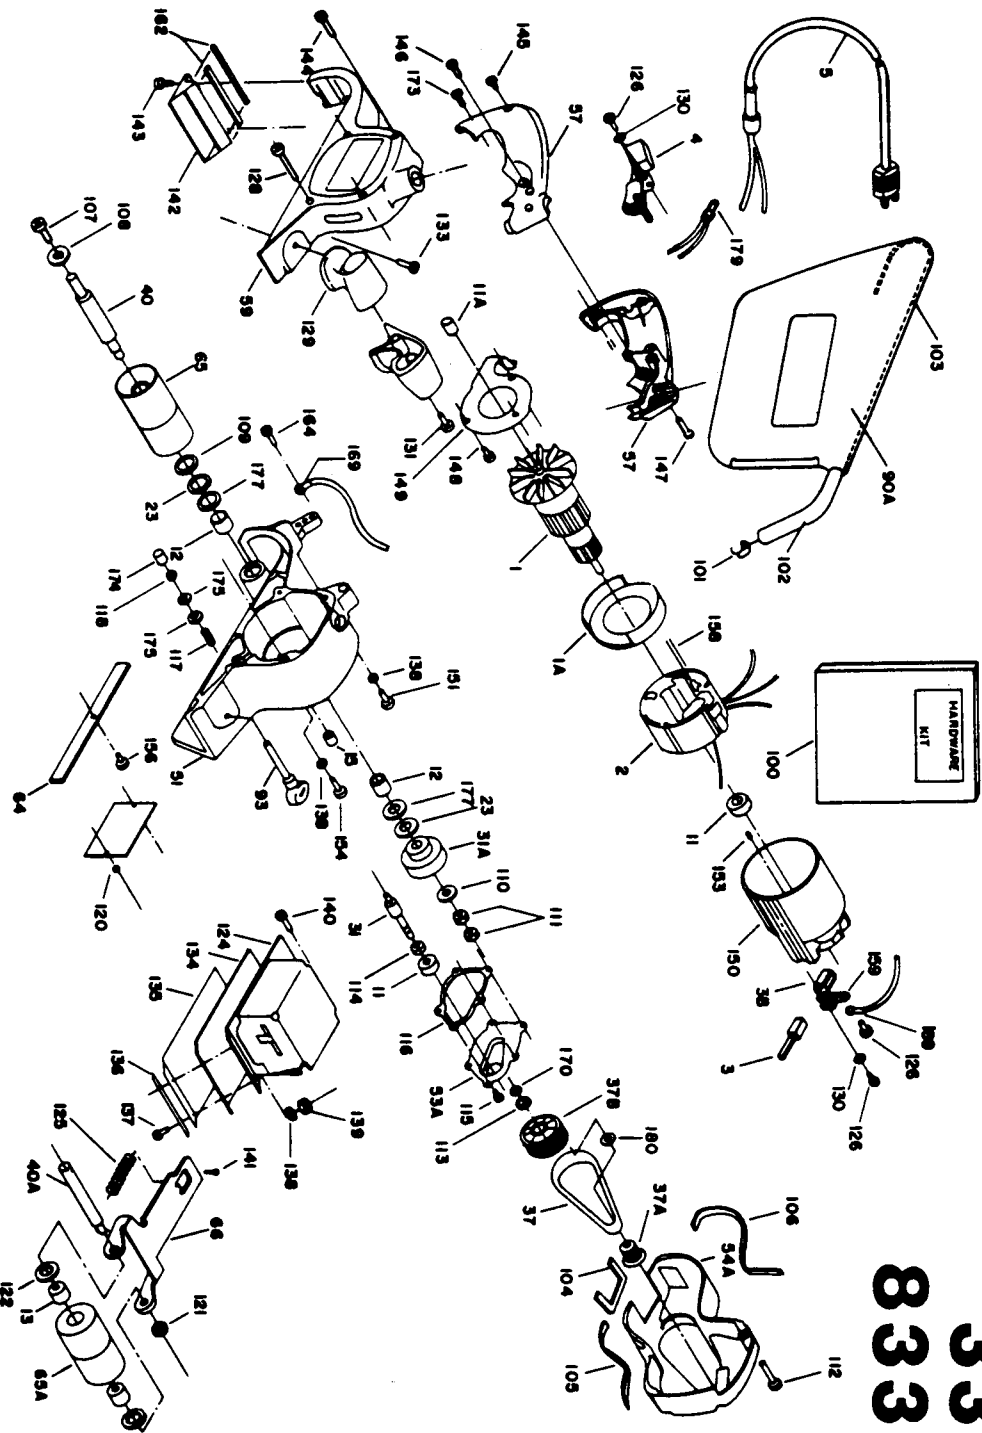

PORTER-CABLE BELT SANDER

WARNING! Electrical repairs should only be attempted by trained repairmen. Contact the nearest Porter-Cable Service Center or other competent repair center.

336 337 8337

Parts List for J-336 Type 1

Item Number	Part Number	Description	Qty Required
1	000000-00	No Longer Available	1
1	000000-00	No Longer Available	1
1	680967	ARMATURE 115V	1
1	696169	AIR BAFFLE	1
2	000000-00	No Longer Available	1
2	000000-00	No Longer Available	1
3	000000-00	No Longer Available	2
3	000000-00	No Longer Available	2
4	5140112-36	SWITCH KIT	1
5	A11126	CORDSET	1
11	855284	BEARING	3
11	859293	BEARING	3
12	803856	BEARING	3
13	804211	BEARING,NEEDLE	3
15	839837	NEEDLE BEARING	1
23	848537	SEAL	1
31	D688257	PINION	1
31	878571	GEAR	1
37	848530	BELT	1
37	695738	DRIVE PULLEY	1
37	899259	DRIVE PULLEY	1
40	698038	SHAFT	1
40	849155	PULLEY SHAFT	1
51	000000-00	No Longer Available	1
53	848523	COVER	1
54	875923	BELT COVER	1
57	696098	HANDLE SET	1

COPYRIGHT© 2005. All Rights Reserved.

Parts list, pricing, and availability subject to change. Please visit www.dewaltservicenet.com for current parts information.