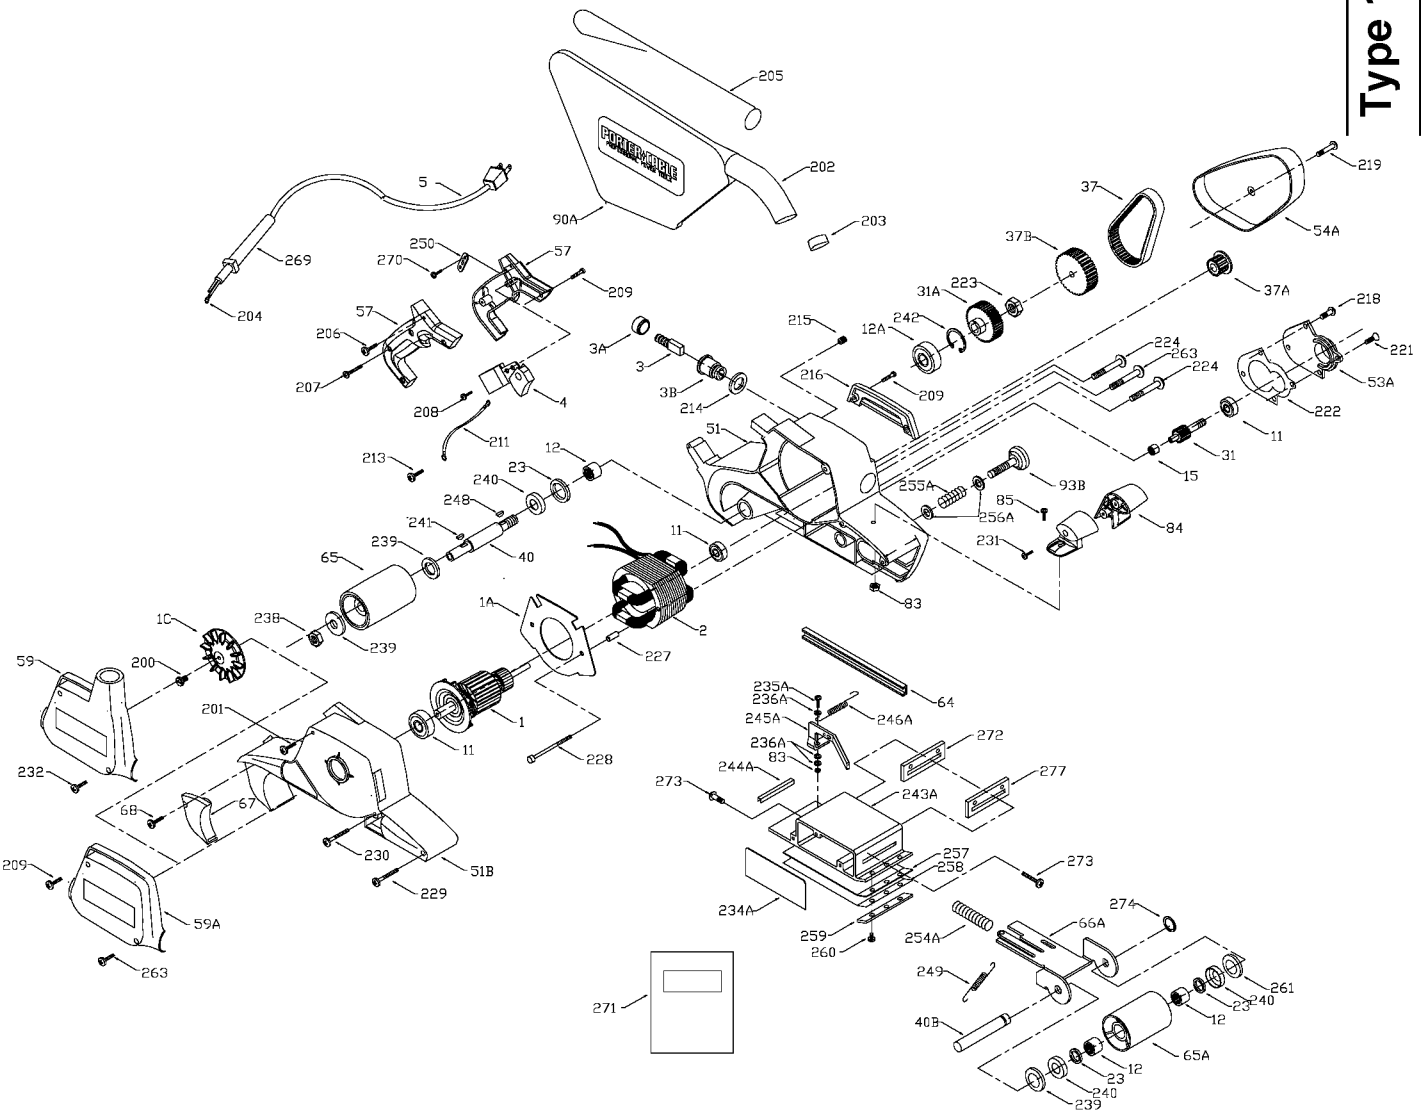

PORTER-CABLE BELT SANDERS

trained repairmen. Contact the nearest Porter-Cable Service Center or other competent repair center.

Type 1, 2, 3,

361
362
363

TYPE 1

TYPE 2

Parts List for 362 Type 1

Item Number	Part Number	Description	Qty Required
1	000000-00	No Longer Available	1
1	881026	ARMATURE	1
1	845948	BAFFLE	1
1	839325	FAN VACUUM	1
2	000000-00	No Longer Available	1
2	860972	FIELD 115V	1
3	N031635	BRUSH & SPRING	2
3	803483	BRUSH CAP	2
3	873497	BRUSH HOLDER	2
4	876770	SWITCH	1
5	875863	CORD	1
5	879758	CORD-EURO	1
5	839549	CORD	1
11	803876SV	BEARING	3
12	804211	BEARING,NEEDLE	3
12	803846SV	BEARING	3
15	855284	BEARING	3
23	801852	SEAL	1
31	D839308	PINION DRIVE	1
31	D839309	GEAR DRIVEN	1
37	862604	BELT	1
37	903840	DRIVE PULLEY	1
37	000000-00	No Longer Available	1
40	861323	DRIVE SHAFT	1
40	804531	SHAFT & LEVER	1
51	000000-00	No Longer Available	1
51	000000-00	No Longer Available	1

COPYRIGHT© 2005. All Rights Reserved.

Parts list, pricing, and availability subject to change. Please visit www.dewaltservicenet.com for current parts information.

Parts List for 362 Type 1

Item Number	Part Number	Description	Qty Required
53	864434	COVER GEAR HSG	1
54	839292	COVER DRIVE BEL	1
57	882350	HANDLE SET	1
59	839326	COVER	1
64	839306	FRAME PROTECTOR BAR	1
65	823466	DRIVE PULLEY	1
65	000000-00	No Longer Available	1
67	865164	DUST SCOOP	1
68	000000-00	No Longer Available	1
84	A03070	SS/A HANDLE SET	1
85	886538	SCREW	10
90	692639	DUST BAG	1
90	696167	DUST BAG ASSY-	1
93	876108	ADJ SCREW	10
93	876108	ADJ SCREW	10
200	000000-00	No Longer Available	10
201	000000-00	No Longer Available	1
202	882671	ELBOW/SUPPORT KIT	1
202	882671	ELBOW/SUPPORT KIT	1
203	839330	SPRING ELBOW RE	10
203	877967	BAG SUPPORT	1
204	849314	TERM	1
205	877967	BAG SUPPORT	1
206	802695	SCREW	10
207	879678	SCREW	10
208	882185	SCREW MACHINE STEEL	10
209	883485	SCREW	10