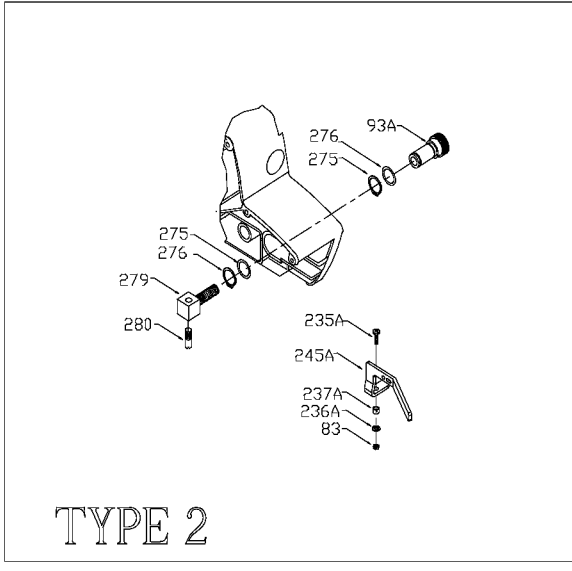

PORTER-CABLE BELT SANDERS

trained repairmen. Contact the nearest Porter-Cable Service Center or other competent repair center.

Type 1, 2, 3,

361
362
363

TYPE 1

TYPE 2

Parts List for 362 Type 1

Item Number	Part Number	Description	Qty Required
1	000000-00	No Longer Available	1
1	881026	ARMATURE	1
1	845948	BAFFLE	1
1	839325	FAN VACUUM	1
2	000000-00	No Longer Available	1
2	860972	FIELD 115V	1
3	N031635	BRUSH & SPRING	2
3	803483	BRUSH CAP	2
3	873497	BRUSH HOLDER	2
4	876770	SWITCH	1
5	875863	CORD	1
5	879758	CORD-EURO	1
5	839549	CORD	1
11	803876SV	BEARING	3
12	804211	BEARING,NEEDLE	3
12	803846SV	BEARING	3
15	855284	BEARING	3
23	801852	SEAL	1
31	D839308	PINION DRIVE	1
31	D839309	GEAR DRIVEN	1
37	862604	BELT	1
37	903840	DRIVE PULLEY	1
37	000000-00	No Longer Available	1
40	861323	DRIVE SHAFT	1
40	804531	SHAFT & LEVER	1
51	000000-00	No Longer Available	1
51	000000-00	No Longer Available	1

COPYRIGHT© 2005. All Rights Reserved.

Parts list, pricing, and availability subject to change. Please visit www.dewaltservicenet.com for current parts information.

Parts List for 362 Type 1

Item Number	Part Number	Description	Qty Required
53	864434	COVER GEAR HSG	1
54	839292	COVER DRIVE BEL	1
57	882350	HANDLE SET	1
59	839326	COVER	1
64	839306	FRAME PROTECTOR BAR	1
65	823466	DRIVE PULLEY	1
65	000000-00	No Longer Available	1
67	865164	DUST SCOOP	1
68	000000-00	No Longer Available	1
84	A03070	SS/A HANDLE SET	1
85	886538	SCREW	10
90	692639	DUST BAG	1
90	696167	DUST BAG ASSY-	1
93	876108	ADJ SCREW	10
93	876108	ADJ SCREW	10
200	000000-00	No Longer Available	10
201	000000-00	No Longer Available	1
202	882671	ELBOW/SUPPORT KIT	1
202	882671	ELBOW/SUPPORT KIT	1
203	839330	SPRING ELBOW RE	10
203	877967	BAG SUPPORT	1
204	849314	TERM	1
205	877967	BAG SUPPORT	1
206	802695	SCREW	10
207	879678	SCREW	10
208	882185	SCREW MACHINE STEEL	10
209	883485	SCREW	10