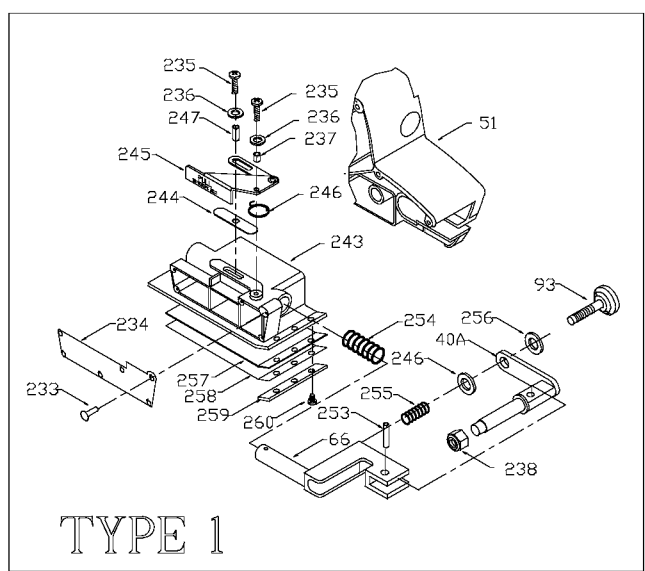

PORTER-CABLE BELT SANDERS

trained repairmen. Contact the nearest Porter-Cable Service Center or other competent repair center.

Type 1, 2, 3,

361
362
363

TYPE 1

TYPE 2

Parts List for 362 Type 1

Item Number	Part Number	Description	Qty Required
1	000000-00	No Longer Available	1
1	881026	ARMATURE	1
1	845948	BAFFLE	1
1	839325	FAN VACUUM	1
2	000000-00	No Longer Available	1
2	860972	FIELD 115V	1
3	N031635	BRUSH & SPRING	2
3	803483	BRUSH CAP	2
3	873497	BRUSH HOLDER	2
4	876770	SWITCH	1
5	875863	CORD	1
5	879758	CORD-EURO	1
5	839549	CORD	1
11	803876SV	BEARING	3
12	804211	BEARING,NEEDLE	3
12	803846SV	BEARING	3
15	855284	BEARING	3
23	801852	SEAL	1
31	D839308	PINION DRIVE	1
31	D839309	GEAR DRIVEN	1
37	862604	BELT	1
37	903840	DRIVE PULLEY	1
37	000000-00	No Longer Available	1
40	861323	DRIVE SHAFT	1
40	804531	SHAFT & LEVER	1
51	000000-00	No Longer Available	1
51	000000-00	No Longer Available	1

COPYRIGHT© 2005. All Rights Reserved.

Parts list, pricing, and availability subject to change. Please visit www.dewaltservicenet.com for current parts information.

Parts List for 362 Type 1

Item Number	Part Number	Description	Qty Required
53	864434	COVER GEAR HSG	1
54	839292	COVER DRIVE BEL	1
57	882350	HANDLE SET	1
59	839326	COVER	1
64	839306	FRAME PROTECTOR BAR	1
65	823466	DRIVE PULLEY	1
65	000000-00	No Longer Available	1
67	865164	DUST SCOOP	1
68	000000-00	No Longer Available	1
84	A03070	SS/A HANDLE SET	1
85	886538	SCREW	10
90	692639	DUST BAG	1
90	696167	DUST BAG ASSY-	1
93	876108	ADJ SCREW	10
93	876108	ADJ SCREW	10
200	000000-00	No Longer Available	10
201	000000-00	No Longer Available	1
202	882671	ELBOW/SUPPORT KIT	1
202	882671	ELBOW/SUPPORT KIT	1
203	839330	SPRING ELBOW RE	10
203	877967	BAG SUPPORT	1
204	849314	TERM	1
205	877967	BAG SUPPORT	1
206	802695	SCREW	10
207	879678	SCREW	10
208	882185	SCREW MACHINE STEEL	10
209	883485	SCREW	10