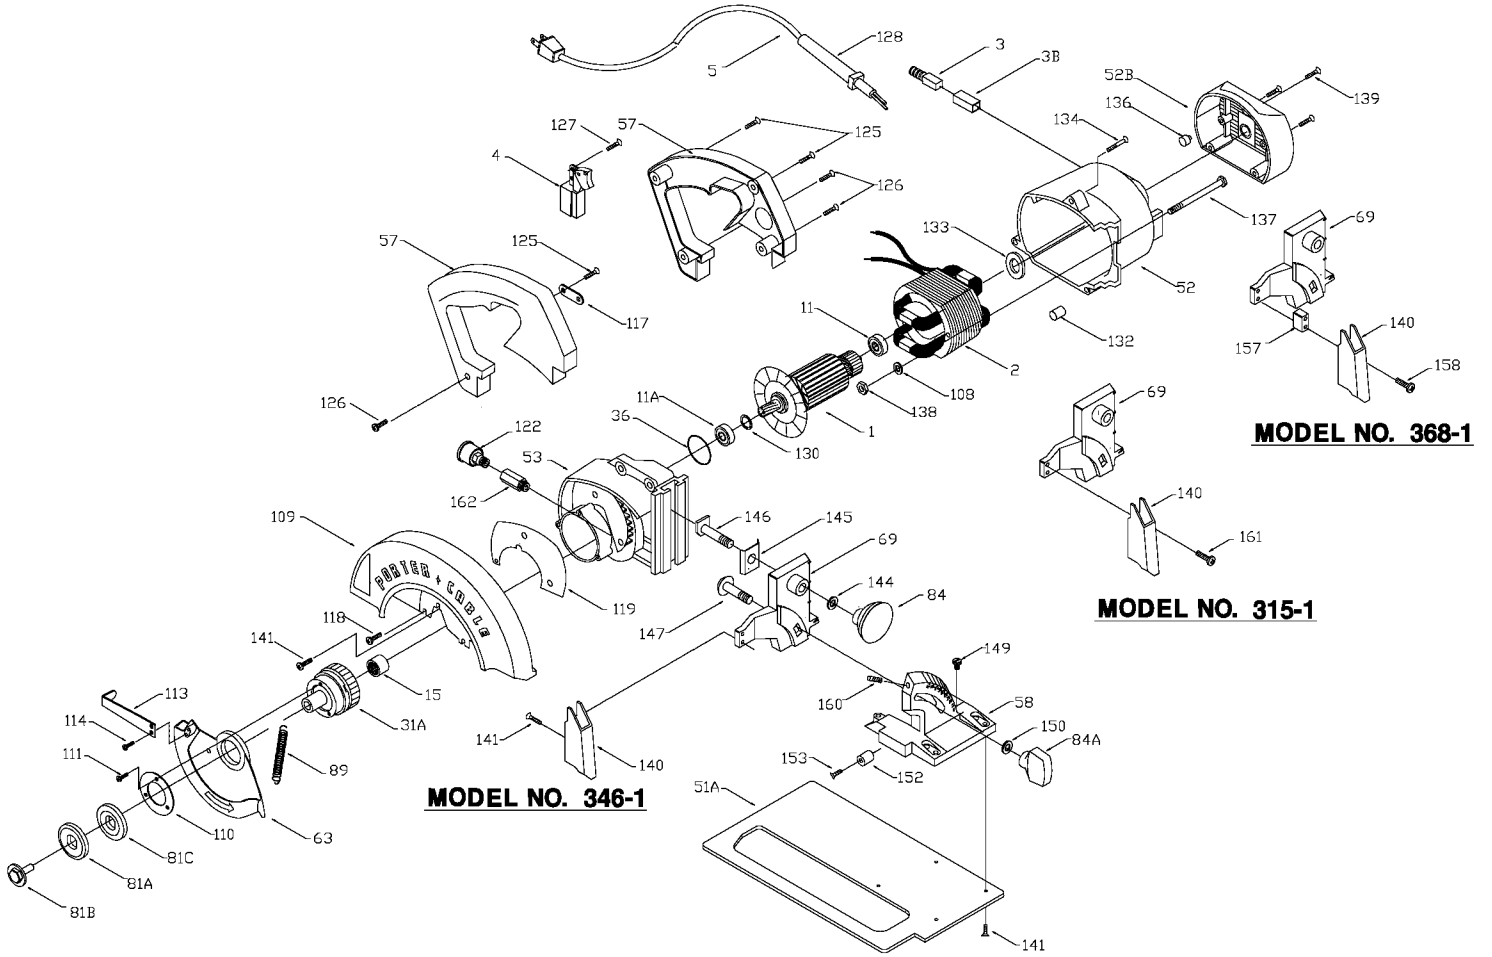

## Parts List for 368-1 Type 1

Item Number	Part Number	Description	Qty Required
1	000000-00	No Longer Available	1
1	683434	FAN ASSY	1
2	685494	FIELD 115V	1
3	879553	BRUSH	2
3	000000-00	No Longer Available	2
4	5140066-98	SWITCH KIT	1
4	384127-01	SCREW	10
5	683784	TERMINAL	2
5	330079-98	CORD/10FT/14-2SJ	1
11	330003-64	BALL BEARING	3
11	879010	BEARING	3
15	684188	BEARING	3
31	000000-00	No Longer Available	1
31	879670	GEAR & SHAFT	1
31	000000-00	No Longer Available	1
31	875078	JACKSHAFT SPACER	10
31	879010	BEARING	3
51	000000-00	No Longer Available	1
51	000000-00	No Longer Available	1
52	879565	MOTOR HOUSING	1
52	684111	END CAP	1
53	691598	GEAR HOUSING	1
57	000000-00	No Longer Available	1
58	695356	SEGMENT ANGLE	1
63	684590	TELESCOPING GUARD	1
69	000000-00	No Longer Available	1
81	000000-00	No Longer Available	1

## Parts List for 368-1 Type 1

Item Number	Part Number	Description	Qty Required
137	000000-00	No Longer Available	10
138	862641	NUT	10
139	848148	SCREW	10
140	684215	AUX GUARD	1
141	883486	SCREW	10
144	851584	WASHER	10
145	683983	DEPTH ADJ PLATE	1
146	683984	DEPTH ADJ STUD	1
147	1341664	BOLT	10
147	1341664	BOLT	10
149	688395	SCREW	10
150	685533	WASHER	10
150	695354	WASHER	10
152	845359	BUMPER	1
153	879548	SCREW	10
157	684220	SPACER	10
158	000000-00	No Longer Available	1
158	844644	SCREW	10
160	861485	SET SCREW	10
163	000000-00	No Longer Available	1
164	000000-00	No Longer Available	1
165	842935	SCREW	10
166	823383	SPRING	10
800	801946	LUBE	1
800	801945	TUBE GREASE	1
856	000000-00	No Longer Available	1
856	000000-00	No Longer Available	1