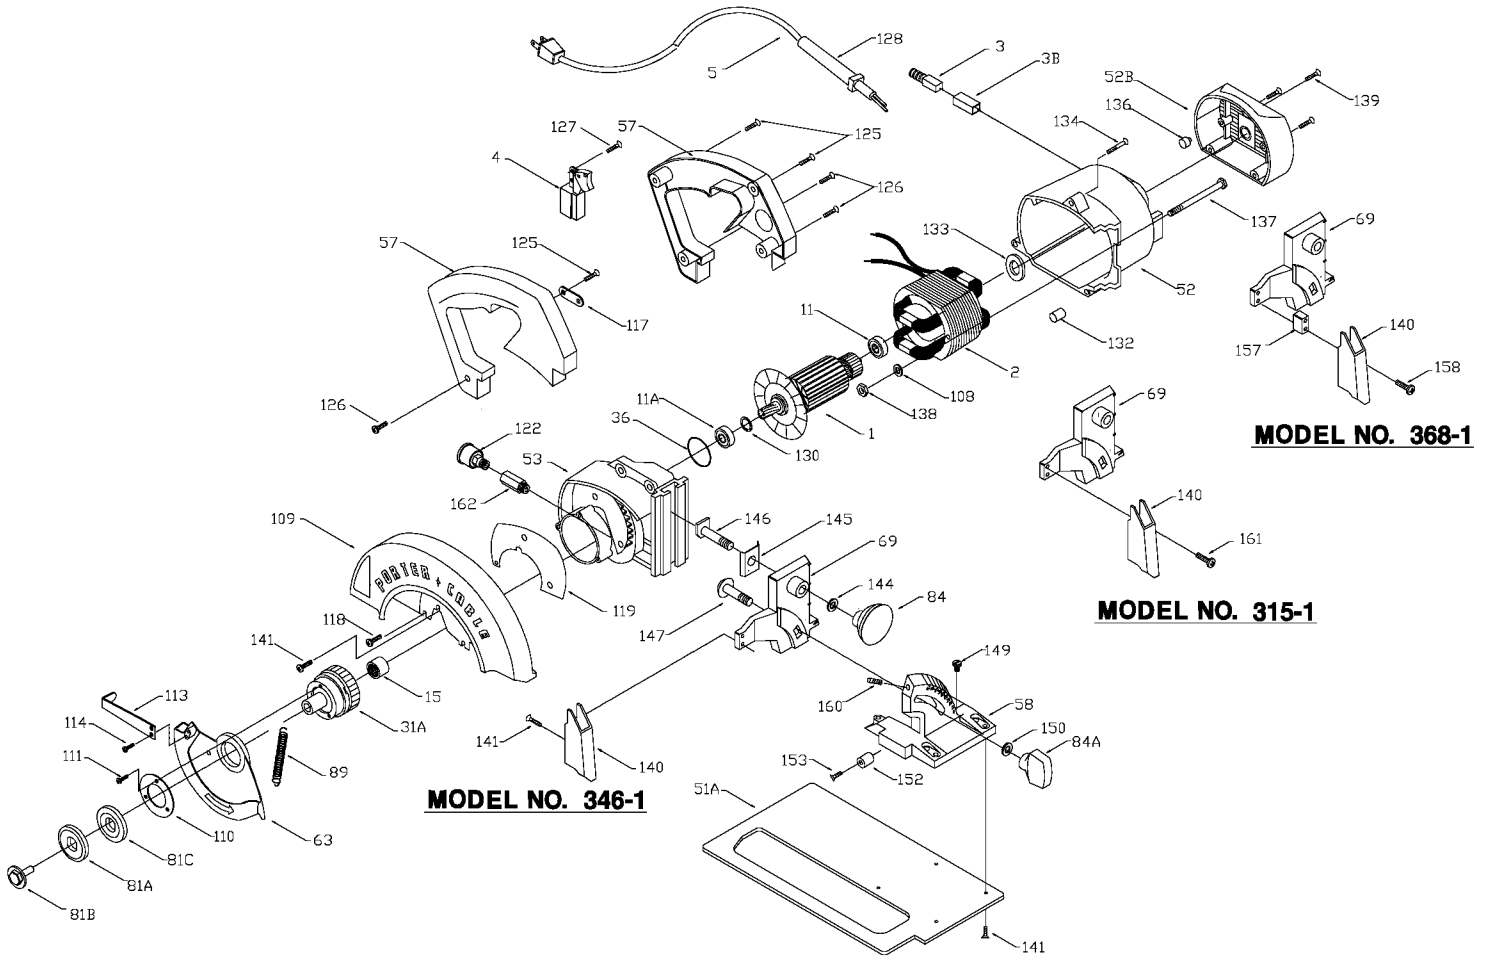

PORTER-CABLE CIRCULAR SAWS

WARNING: Electrical repairs should only be attempted by trained repairmen. Contact the nearest Porter-Cable Service Center or other competent repair center.

315-1
346-1
368-1

Parts List for 368-1 Type 3

Item Number	Part Number	Description	Qty Required
1	000000-00	No Longer Available	1
1	683434	FAN ASSY	1
2	000000-00	No Longer Available	1
3	879553	BRUSH	2
3	000000-00	No Longer Available	2
4	5140066-98	SWITCH KIT	1
4	384127-01	SCREW	10
5	683784	TERMINAL	2
5	330079-98	CORD/10FT/14-2SJ	1
11	330003-64	BALL BEARING	3
11	879010	BEARING	3
15	684188	BEARING	3
31	000000-00	No Longer Available	1
31	879670	GEAR & SHAFT	1
31	000000-00	No Longer Available	1
31	875078	JACKSHAFT SPACER	10
31	879010	BEARING	3
36	691594	O-RING	10
51	000000-00	No Longer Available	1
51	000000-00	No Longer Available	1
52	879565	MOTOR HOUSING	1
52	684111	END CAP	1
53	691598	GEAR HOUSING	1
57	000000-00	No Longer Available	1
58	695356	SEGMENT ANGLE	1
63	684590	TELESCOPING GUARD	1
69	000000-00	No Longer Available	1

COPYRIGHT© 2005. All Rights Reserved.

Parts list, pricing, and availability subject to change. Please visit www.dewaltservicenet.com for current parts information.