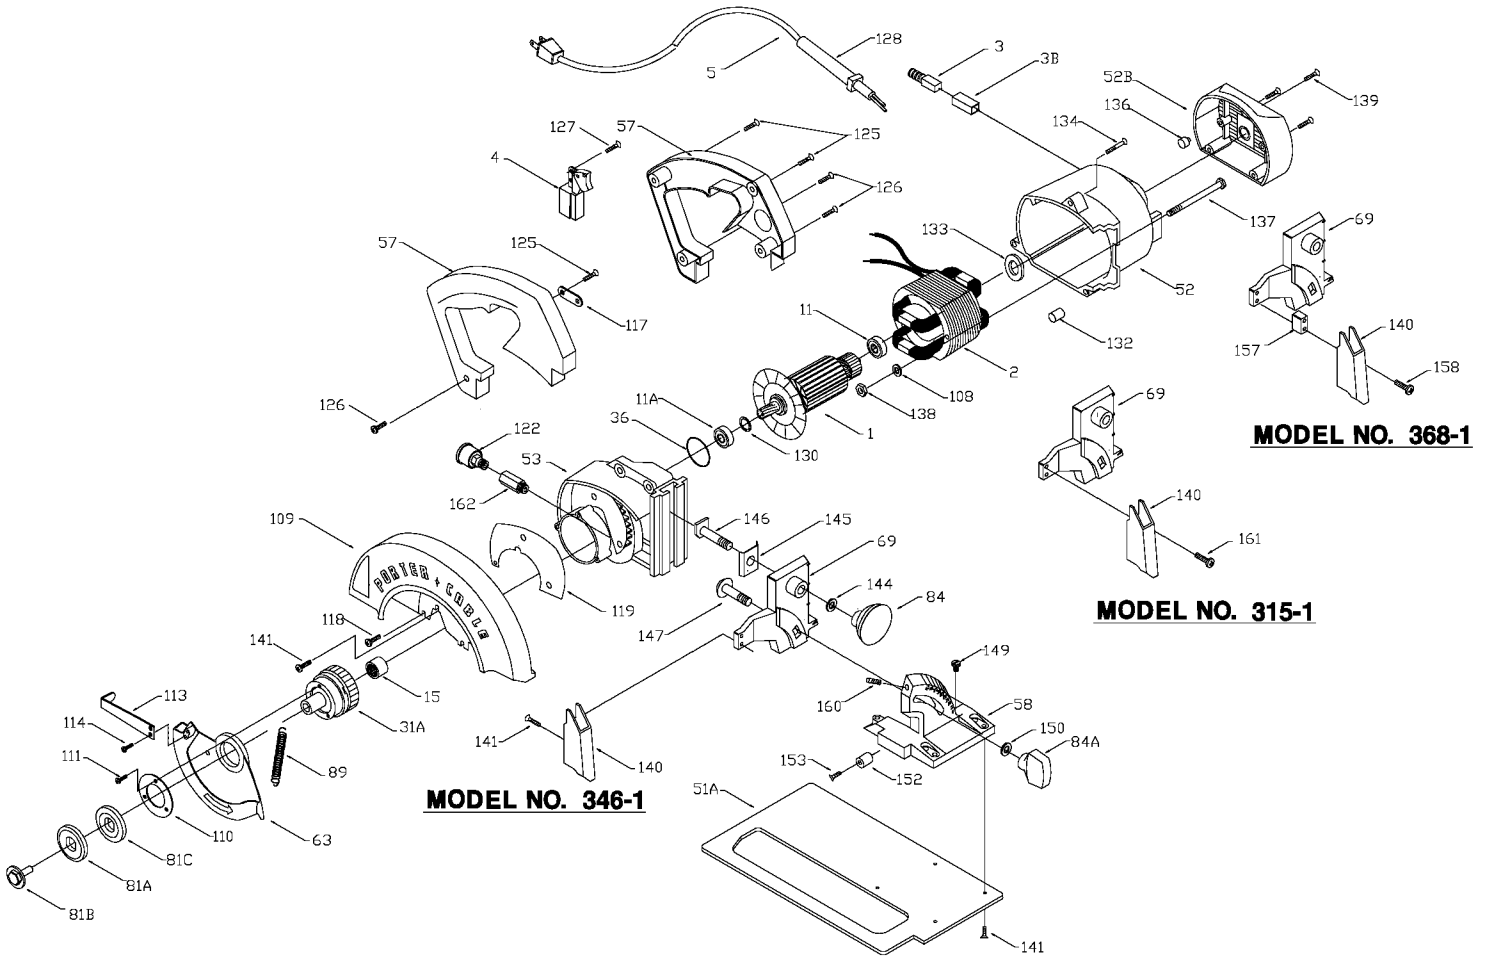

PORTER-CABLE CIRCULAR SAWS

WARNING: Electrical repairs should only be attempted by trained repairmen. Contact the nearest Porter-Cable Service Center or other competent repair center.

315-1
346-1
368-1

Parts List for 368-1 Type 4

Item Number	Part Number	Description	Qty Required
1	000000-00	No Longer Available	1
1	683434	FAN ASSY	1
2	000000-00	No Longer Available	1
3	879553	BRUSH	2
3	000000-00	No Longer Available	2
4	5140066-98	SWITCH KIT	1
4	A10193	CORDSET	1
4	876340	GUARD & SPRING	1
4	384127-01	SCREW	10
11	330003-64	BALL BEARING	3
11	879010	BEARING	3
15	684188	BEARING	3
31	000000-00	No Longer Available	1
31	879670	GEAR & SHAFT	1
31	000000-00	No Longer Available	1
31	875078	JACKSHAFT SPACER	10
31	879010	BEARING	3
36	691594	O-RING	10
51	000000-00	No Longer Available	1
51	000000-00	No Longer Available	1
52	879565	MOTOR HOUSING	1
52	684111	END CAP	1
53	000000-00	No Longer Available	1
57	000000-00	No Longer Available	1
58	695356	SEGMENT ANGLE	1
63	684590	TELESCOPING GUARD	1
69	000000-00	No Longer Available	1

COPYRIGHT© 2005. All Rights Reserved.

Parts list, pricing, and availability subject to change. Please visit www.dewaltservicenet.com for current parts information.