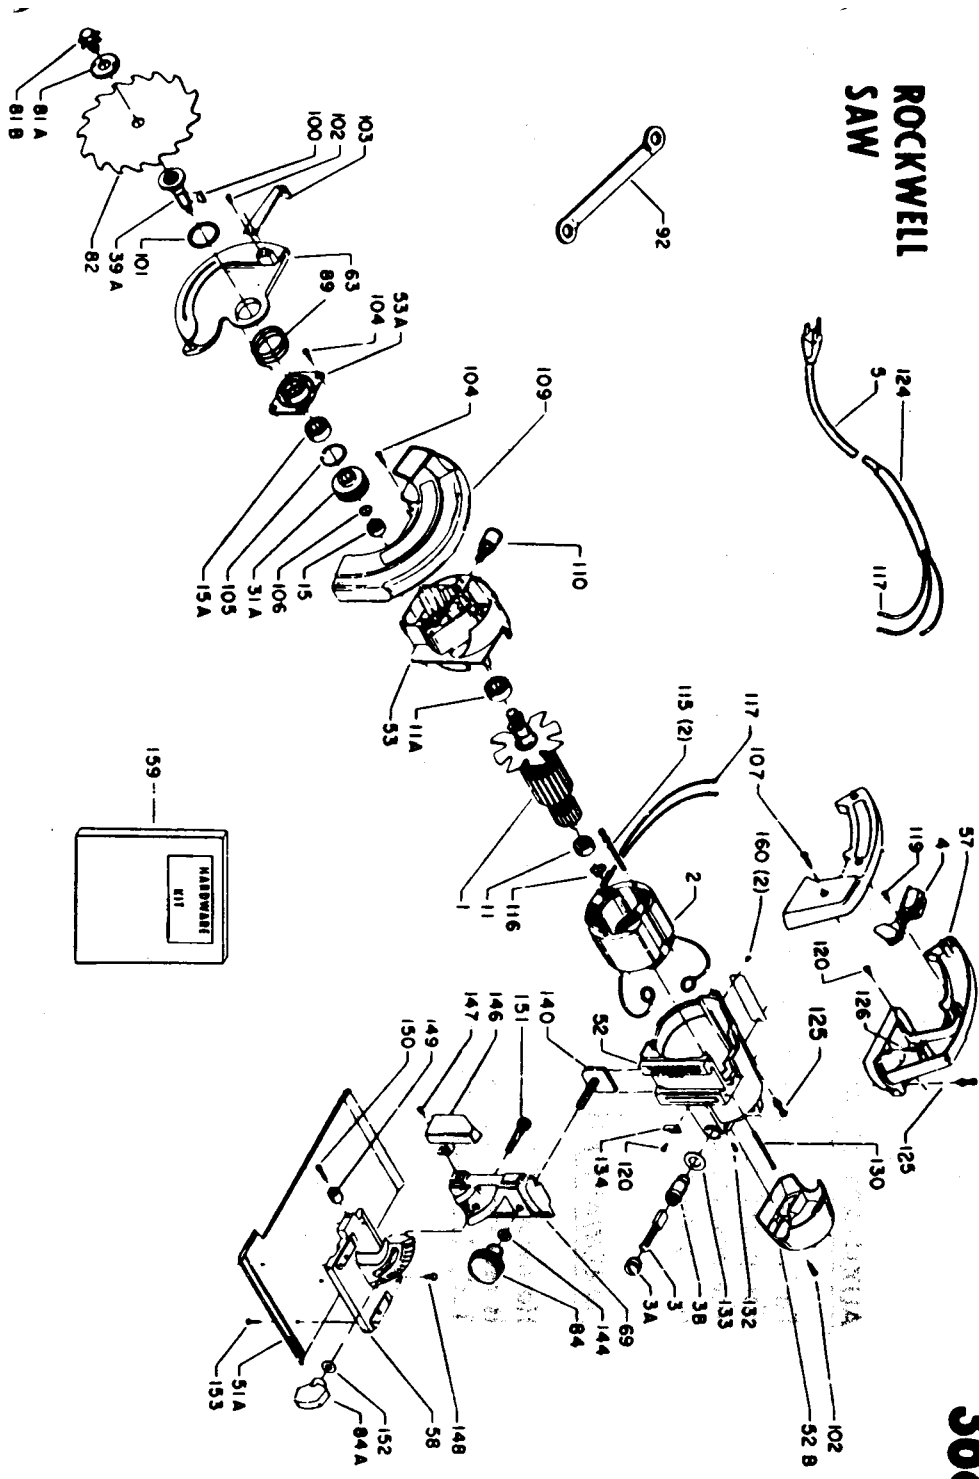

ROCKWELL SAW

Parts List for 368 Type 1

Item Number	Part Number	Description	Qty Required
1	000000-00	No Longer Available	1
1	681040	ARMATURE 115V	1
1	000000-00	No Longer Available	1
2	000000-00	No Longer Available	1
2	681091	FIELD 115V	1
3	N031652	BRUSH	2
3	N031652	BRUSH	2
3	803483	BRUSH CAP	2
3	843486	BRUSH HOLDER	2
4	843156	SWITCH	1
5	000000-00	No Longer Available	1
5	839549	CORD	1
11	855284	BEARING	3
11	874538SV	BALL BEARING	3
15	855284	BEARING	3
15	874538SV	BALL BEARING	3
31	000000-00	No Longer Available	1
39	000000-00	No Longer Available	1
51	000000-00	No Longer Available	1
52	842797	MOTOR HOUSING	1
52	000000-00	No Longer Available	1
53	842798	GEAR HSG	1
53	838770	COVER	1
57	000000-00	No Longer Available	1
58	000000-00	No Longer Available	1
63	000000-00	No Longer Available	1
69	843033	SLIDE	1

COPYRIGHT© 2005. All Rights Reserved.

Parts list, pricing, and availability subject to change. Please visit www.dewaltservicenetwork.com for current parts information.

Parts List for 368 Type 1

Item Number	Part Number	Description	Qty Required
81	801669	WASHER	1
81	000000-00	No Longer Available	1
81	846781	SCREW	1
84	803674	KNOB	1
84	5140057-84	KNOB	1
89	845356	SPRING-GUARD	10
92	000000-00	No Longer Available	1
92	000000-00	No Longer Available	1
100	000000-00	No Longer Available	1
101	859055	RET RING	10
102	882187	SCREW	10
103	847264	LEVER	1
104	883485	SCREW	10
105	802302	RING	10
106	842848	RETAINING RING	10
107	878813	SCREW	10
109	843116	GUARD	1
110	000000-00	No Longer Available	1
115	838312	SCREW	10
116	842610	SPRING-PRELOAD	10
117	849314	TERM	1
119	860715	SCREW	10
120	844107	SCREW	10
124	000000-00	No Longer Available	1
125	000000-00	No Longer Available	10
126	696274	SCREW	10
130	838311	SCREW A WASHER	10