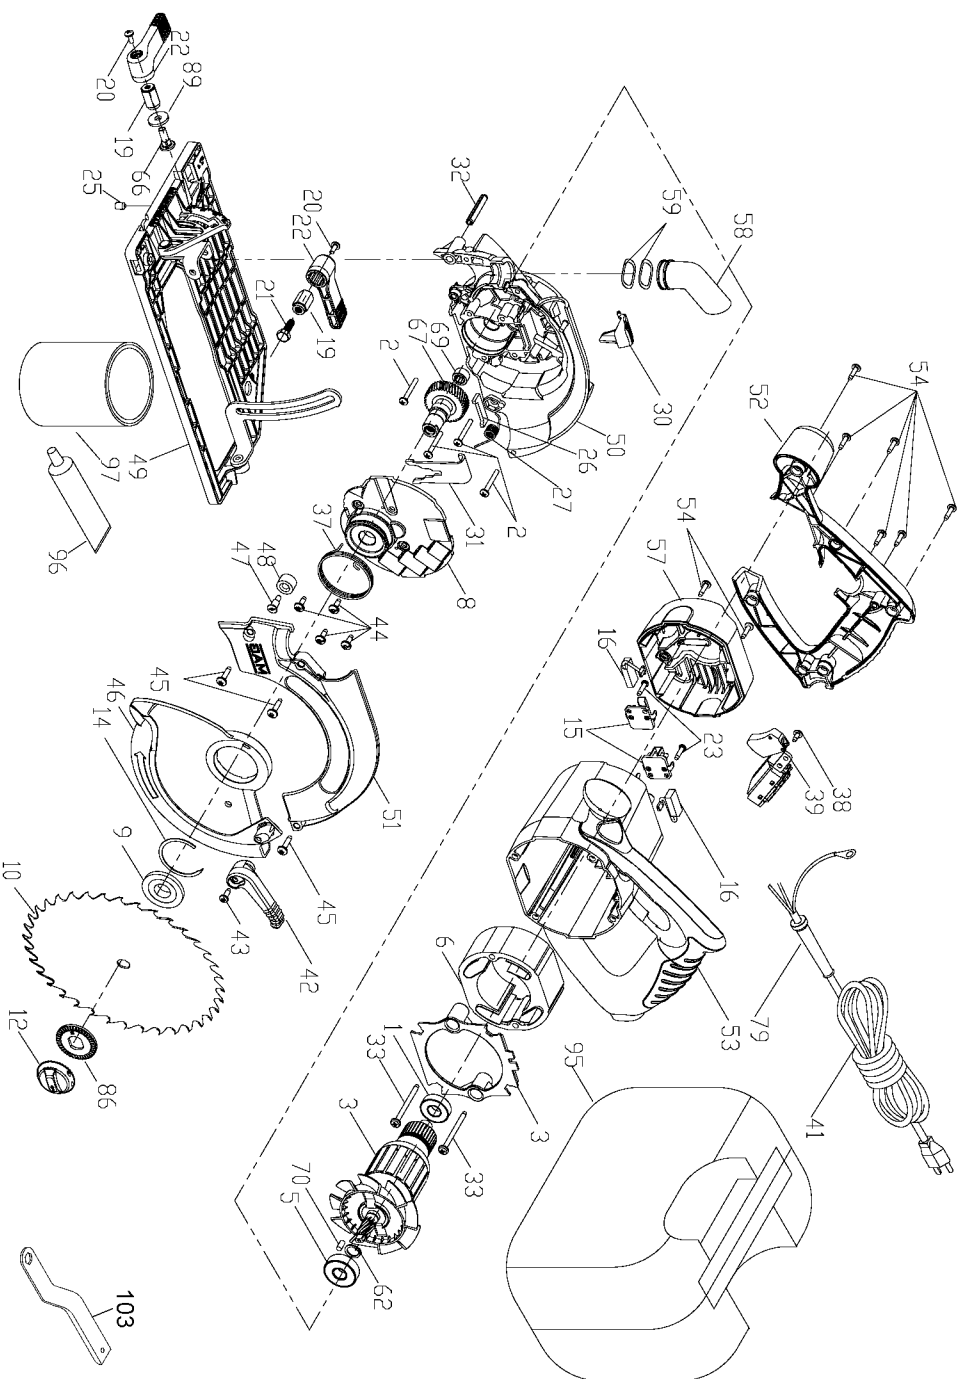

PORTER-CABLE 7 1/4" CIRCULAR SAW

WARNING: Electrical repairs should only be attempted by trained repairmen. Contact the nearest Porter-Cable Service Center or other competent repair center

423MAG 424MAG

Parts List for 423MAG Type 1

Item Number	Part Number	Description	Qty Required
1	886333SV	BALL BEARING	1
2	864721	SCREW	10
3	A01959	SS/A-ARMATURE	1
5	879010	BEARING	1
6	A01960	SS/A-FIELD	1
8	913223	GEARBOX COVER	1
9	880253	INNER BLADE FLANGE	1
12	A02179	BLADE BOLT	1
12	648112-01	BOLT ASSY	1
14	879289	SNAP RING	1
15	A03069	BRUSH HOLDER	2
16	A05003	BRUSH	2
19	910619	NUT	10
20	802764	SCREW	10
21	907860	HEX BOLT	10
22	907828	ADJUSTING LEVER	1
23	893792	SCREW	10
25	876016	SET SCREW	10
26	909936	FELT SEAL	1
27	911907	SPRING	1
30	907815	SPINDLE LOCK BUTTON	1
31	A03141	LOCK PLATE	1
32	A05556	ROLL PIN	1
33	872906	FIELD SCREW	2
37	A03692	SPRING	1
38	882185	SCREW MACHINE STEEL	10
39	A01953	SS/A-SWITCH 20A	1

COPYRIGHT© 2005. All Rights Reserved.

Parts list, pricing, and availability subject to change. Please visit www.dewaltservicenet.com for current parts information.

Parts List for 423MAG Type 1

Item Number	Part Number	Description	Qty Required
41	N017151	CORDSET	1
41	N017151	CORDSET	1
42	907855	ADJUSTING LEVER	1
43	883541	SCREW	10
44	886538	SCREW	10
45	890753	SCREW	10
46	A15710	LOWER GUARD	1
47	879548	SCREW	10
48	845359	BUMPER	1
49	A01965	SS/A-BASE ASSEMBLY	1
50	A05808	GEAR HSG ASSY	1
51	A05808	GEAR HSG ASSY	1
52	907853	HANDLE	1
53	907852	MOTOR HSG	1
54	879678	SCREW	10
57	907822	MOTOR CAP	1
58	908792-01	DUST TUBE	1
59	881171	LOAD WASHER	1
62	684179	RETAINING RING	1
66	913225	SCREW	10
67	654842-00	SS/A-JACKSHAFT ASSEM	1
69	684188	BEARING	1
70	810425	PLUG	1
79	901266	STRAIN RELIEVER	1
86	913208	WASHER	10
89	859359	WASHER	10
95	A11901	BAG	1