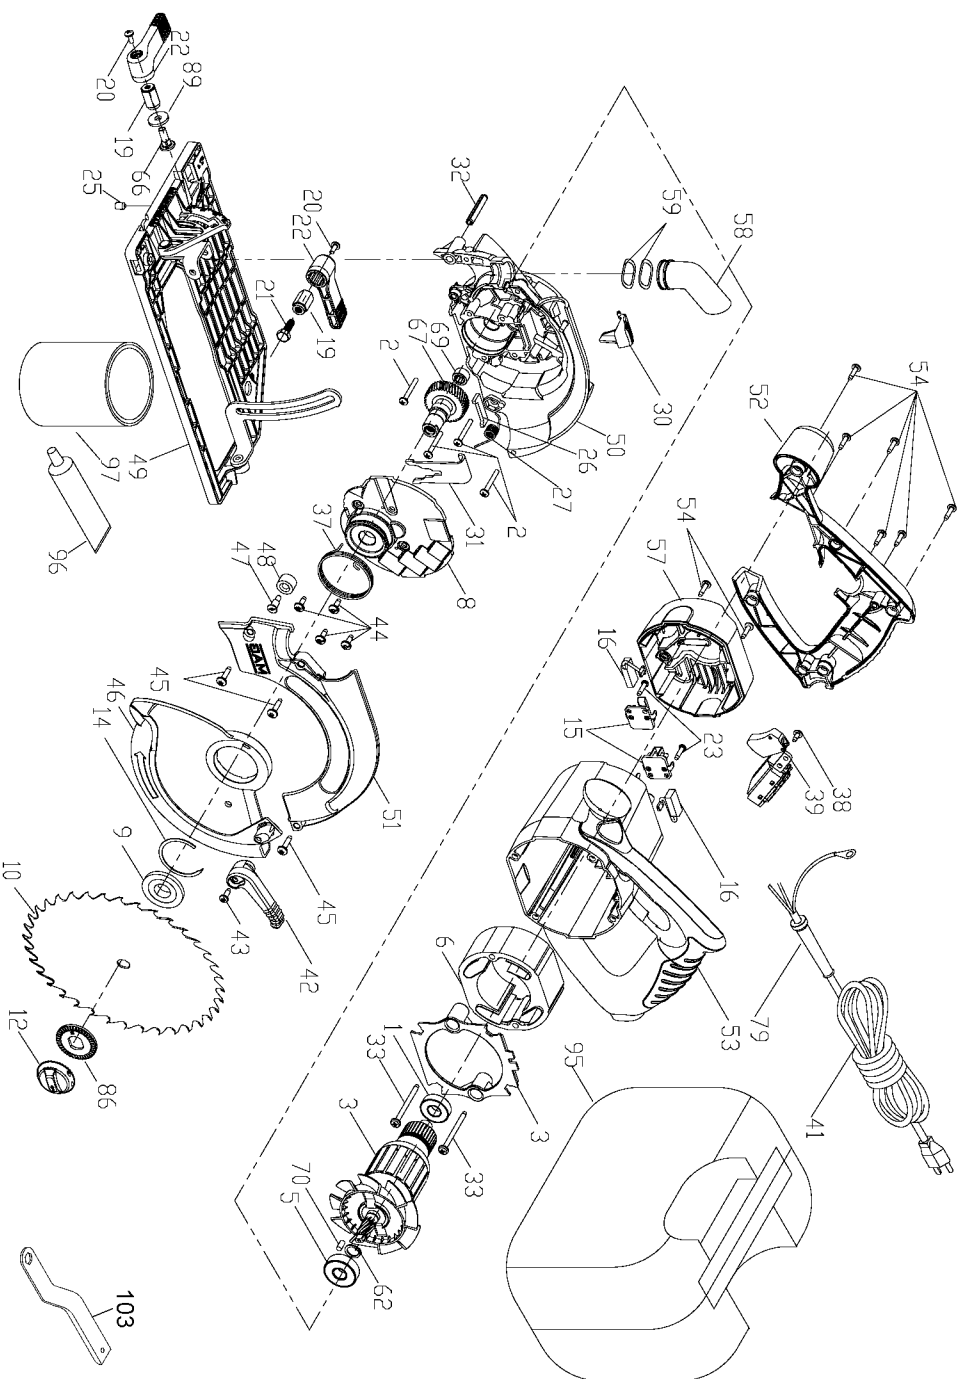

# PORTER-CABLE 7 1/4" CIRCULAR SAW

WARNING: Electrical repairs should only be attempted by trained repairmen. Contact the nearest Porter-Cable Service Center or other competent repair center

## Parts List for 424MAG Type 1

Item Number	Part Number	Description	Qty Required
1	886333SV	BALL BEARING	1
2	864721	SCREW	10
3	A01959	SS/A-ARMATURE	1
5	879010	BEARING	1
6	A01961	SS/A-FIELD (BRAKE)	1
8	913223	GEARBOX COVER	1
9	880253	INNER BLADE FLANGE	1
12	A02179	BLADE BOLT	1
12	648112-01	BOLT ASSY	1
14	879289	SNAP RING	1
15	A03069	BRUSH HOLDER	2
16	A05003	BRUSH	2
19	910619	NUT	10
20	802764	SCREW	10
21	907860	HEX BOLT	10
22	907828	ADJUSTING LEVER	1
23	893792	SCREW	10
25	876016	SET SCREW	10
26	909936	FELT SEAL	1
27	911907	SPRING	1
30	907815	SPINDLE LOCK BUTTON	1
31	A03141	LOCK PLATE	1
32	A05556	ROLL PIN	1
33	872906	FIELD SCREW	2
37	A03692	SPRING	1
38	882185	SCREW MACHINE STEEL	10
39	A01954	SS/A-SWITCH 20A (BRA	1

## Parts List for 424MAG Type 1

Item Number	Part Number	Description	Qty Required
41	N017151	CORDSET	1
41	N017151	CORDSET	1
42	907855	ADJUSTING LEVER	1
43	883541	SCREW	10
44	886538	SCREW	10
45	890753	SCREW	10
46	A15710	LOWER GUARD	1
47	879548	SCREW	10
48	845359	BUMPER	1
49	A01965	SS/A-BASE ASSEMBLY	1
50	A05808	GEAR HSG ASSY	1
51	A05808	GEAR HSG ASSY	1
52	907853	HANDLE	1
53	907852	MOTOR HSG	1
54	879678	SCREW	10
57	907822	MOTOR CAP	1
58	908792-01	DUST TUBE	1
59	881171	LOAD WASHER	1
62	684179	RETAINING RING	1
66	913225	SCREW	10
67	654842-00	SS/A-JACKSHAFT ASSEM	1
67	654842-00	SS/A-JACKSHAFT ASSEM	1
69	684188	BEARING	1
70	810425	PLUG	1
79	901266	STRAIN RELIEVER	1
86	913208	WASHER	10
89	859359	WASHER	10

## Parts List for 424MAG Type 1

Item Number	Part Number	Description	Qty Required
95	A11901	BAG	1
96	878499	TUBE GREASE	1
97	879751	LUBRICANT 4 LBS	1
103	145378-01	WRENCH	1
856	802318	WASHER	1
856	000000-00	No Longer Available	1
856	842935	SCREW	1
856	823383	SPRING	1