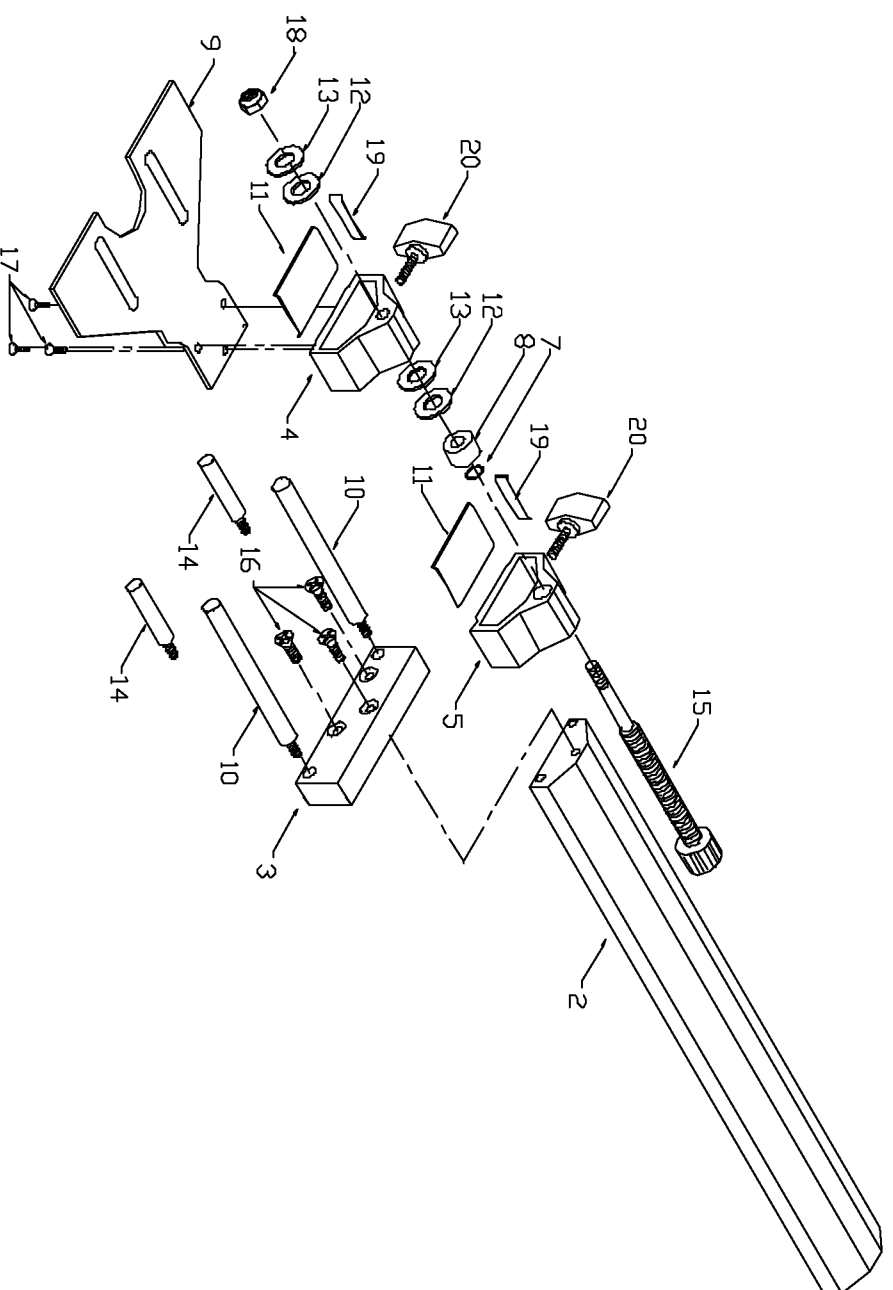

PORTER-CABLE ROUTER EDGE GUIDE

42690

Parts List for 42690 Type 1

Item Number	Part Number	Description	Qty Required
2	886670	SLIDE	1
3	886671	BLOCK END	1
4	886672	SLIDE BLOCK FRONT	1
5	886673	SLIDE BLOCK REAR	1
7	886677	O-RING	1
8	886678	SCALE RING	1
9	886679	GUIDE	1
10	887153	ROD	1
11	886681	SLIDE SPRING SPACER	2
12	886686	WASHER	1
13	886687	WASHER	1
14	898478	ROD	1
15	887301	STUD ASSEMBLY	1
16	881305	RTR MTG SCREW 10X24	3
17	824595	SCREW	1
18	883249	LOCK NUT	1
19	889477	SLIDE SHIM	1
20	889476	KNOB	1
856	803160	SCREW	1