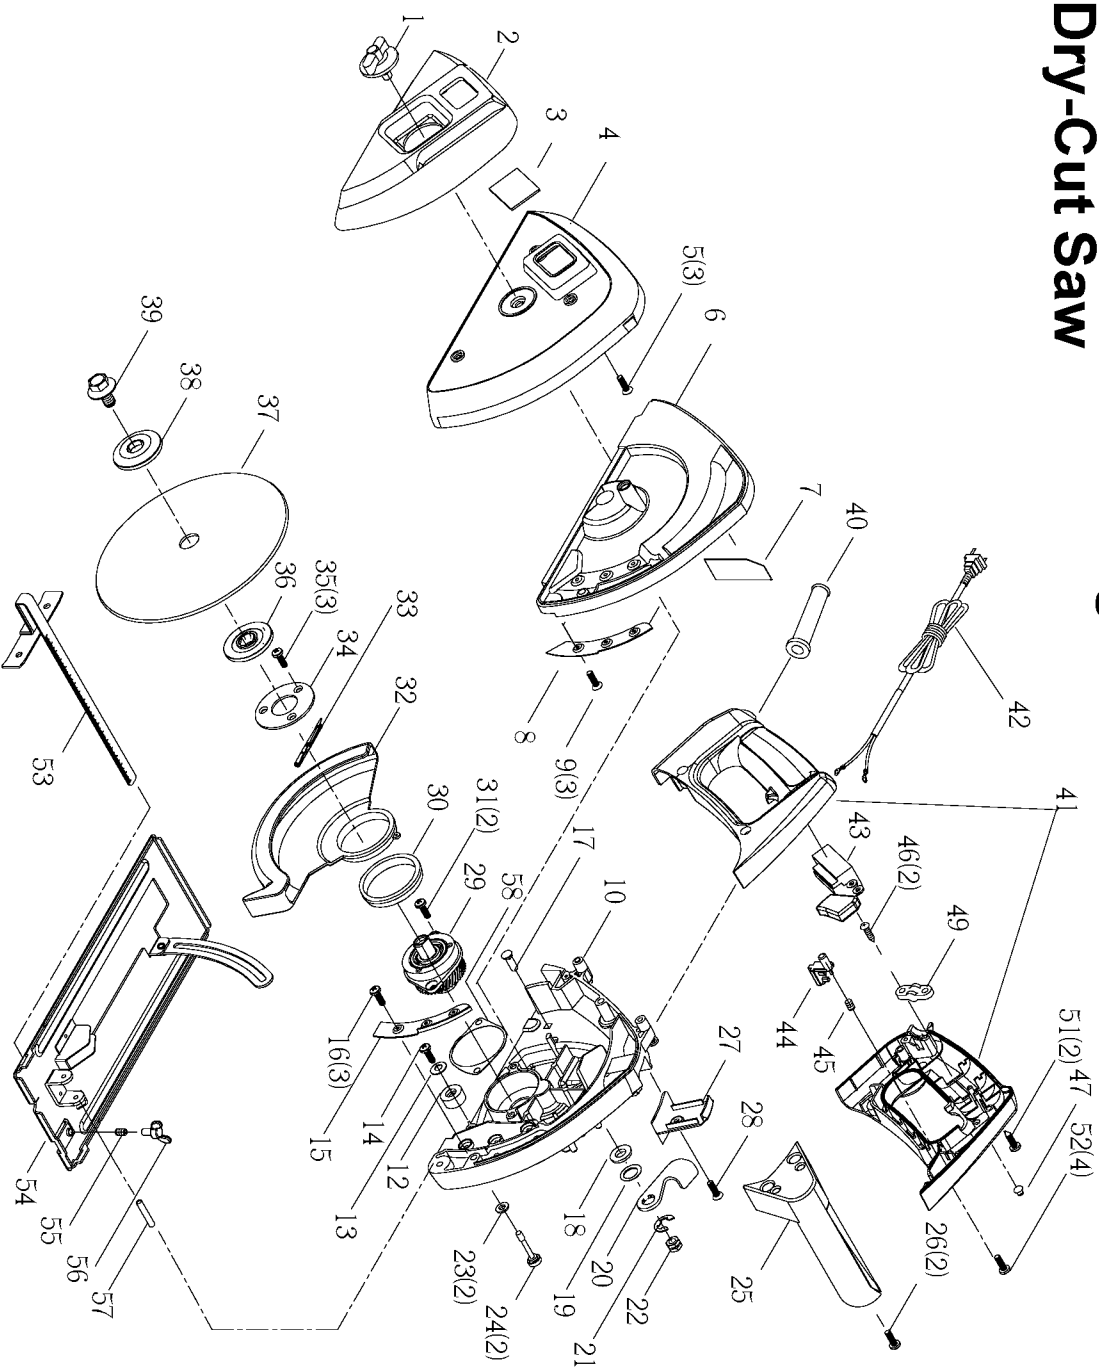

# PORTER-CABLE

## Parts List for 440 Type 1

Item Number	Part Number	Description	Qty Required
1	907922	PIVOT	1
2	907923	OUTER COVER	1
3	907924	GLASS	1
4	907925	CHIP SHIELD	1
5	907926	SCREW	3
6	907927	GUARD	1
7	907928	FILTER	1
8	907929	RIGHT PLATE	1
9	907930	SCREW	3
10	907931	BLADE HOUSING	1
12	907932	CUSHION	1
13	907933	FLAT WASHER	1
14	907934	SCREW	10
15	907935	LEFT PLATE	1
16	907936	SCREW	3
17	907937	SCREW	10
18	907938	FLAT WASHER	10
19	907939	WAVE FLANGE	1
20	907940	LOCK LEVER	1
21	000000-00	No Longer Available	1
22	907942	SCREW	10
23	907943	RUBBER PAD	2
24	907944	LOCK BOLT	2
25	907945	GRASP HANDLE	1
26	907946	SCREW	2
27	907947	COVER	1
28	907948	SCREW	10

## Parts List for 440 Type 1

Item Number	Part Number	Description	Qty Required
29	907999	JACKSHAFT ASSY	1
30	911228	SLEEVE	1
31	907950	SCREW	2
32	907951	SAFETY COVER	1
33	907952	RETURN SPRING	1
34	907953	FRONT PLATE	1
35	907954	SCREW	3
36	907955	INNER FLANGE	1
37	12840	185MM DRY CUT BLADE	1
38	907957	OUTER FLANGE	1
39	907958	BLADE BOLT	1
40	907959	CORD GUARD	1
41	908000	HANDLE SET	1
42	907961	CORD	1
43	907962	SWITCH	1
44	907963	STOP BUTTON	1
45	907964	SET BUTTON SPRING	1
46	907965	SCREW	2
47	907966	COVER	1
49	907967	STRAIN RELIEF	1
51	907969	SCREW	2
52	907970	SCREW	4
53	907971	RULER GUIDE	1
54	907972	BASE PLATE	1
55	907973	CALIPER SPRING	1
56	907974	SCREW	10
57	907975	SPRING PIN	1

## Parts List for 440 Type 1

Item Number	Part Number	Description	Qty Required
58	911228	SLEEVE	1
60	907976	BAFFLE	1
61	907977	SPRING	1
62	907978	STOP LEVER	1
63	908001	BALL BEARING	1
64	908002	ARMATURE	1
65	907981	INSULATION RING	1
66	908003	BALL BEARING	1
67	907983	SCREW	2
68	908004	FIELD ASSY	1
69	000000-00	No Longer Available	1
70	907986	SCREW	4
71	907987	SCREW	2
72	907988	BRUSH HOLDER	2
73	907989	BRUSH	2
74	907990	BRUSH CAP	2
82	908602	HEX WRENCH	1
83	908603	WRENCH	1
84	907388	WARNING LABEL	1