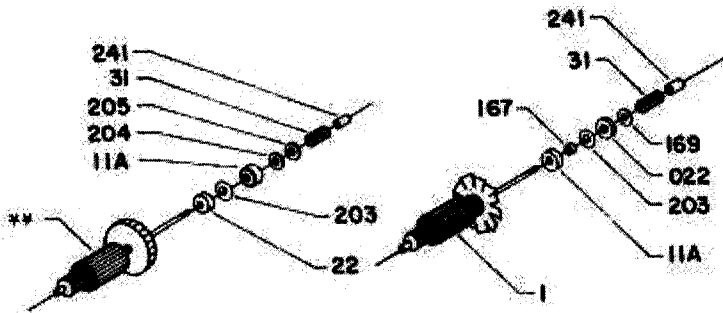

ADD TO CURRENT MODEL

*** #863624 Sleeve reduces seal bore in frame #841033 to accept new seal. Press sleeve to stop in bearing bore of frame.

Parts List for 503 Type 1

Item Number	Part Number	Description	Qty Required
1	863225	ARMATURE 115V	1
1	000000-00	No Longer Available	1
2	860980	FIELD 115V	1
3	N031652	BRUSH	2
3	803483	BRUSH CAP	2
3	873497	BRUSH HOLDER	2
4	801851	SWITCH	1
5	875863	CORD	1
11	803876SV	BEARING	1
11	879010	BEARING	1
11	803847SV	BEARING	1
11	000000-00	No Longer Available	1
12	804211	BEARING,NEEDLE	1
15	838028SV	BEARING	1
21	802420	SEAL	1
22	841133	OIL SEAL	1
22	861660	SEAL	1
23	801852	SEAL	1
31	803614	WORM	1
31	D803626	GEAR WORM	1
33	802274	SPROCKET	1
33	802382	SPROCKET	1
36	801291	CHAIN	1
39	801580	JACKSHAFT	1
40	801777	SHAFT	1
40	804531	SHAFT & LEVER	1
51	841033	FRAME ASSY	1

COPYRIGHT© 2005. All Rights Reserved.

Parts list, pricing, and availability subject to change. Please visit www.dewaltservicenet.com for current parts information.

Parts List for 503 Type 1

Item Number	Part Number	Description	Qty Required
279	803365	CAP	1
281	825615	WEAR PLATE	1
282	882232	SCREW	10
284	000000-00	No Longer Available	1
285	000000-00	No Longer Available	1
286	857785	NOZZLE	1
287	867344	HARDWARE KIT	1
800	801945	TUBE GREASE	1
800	801946	LUBE	1
800	803442	TUBE OIL	1
800	803443	LUBE	1
856	804314	GASKET	1
856	804217	WINDOW	1
856	000000-00	No Longer Available	1
856	801423	SLEEVE	1
856	803104	LEAD	1
856	845083	TERMINAL	1
856	839686	WASHER	2
856	859090	PLATE	1