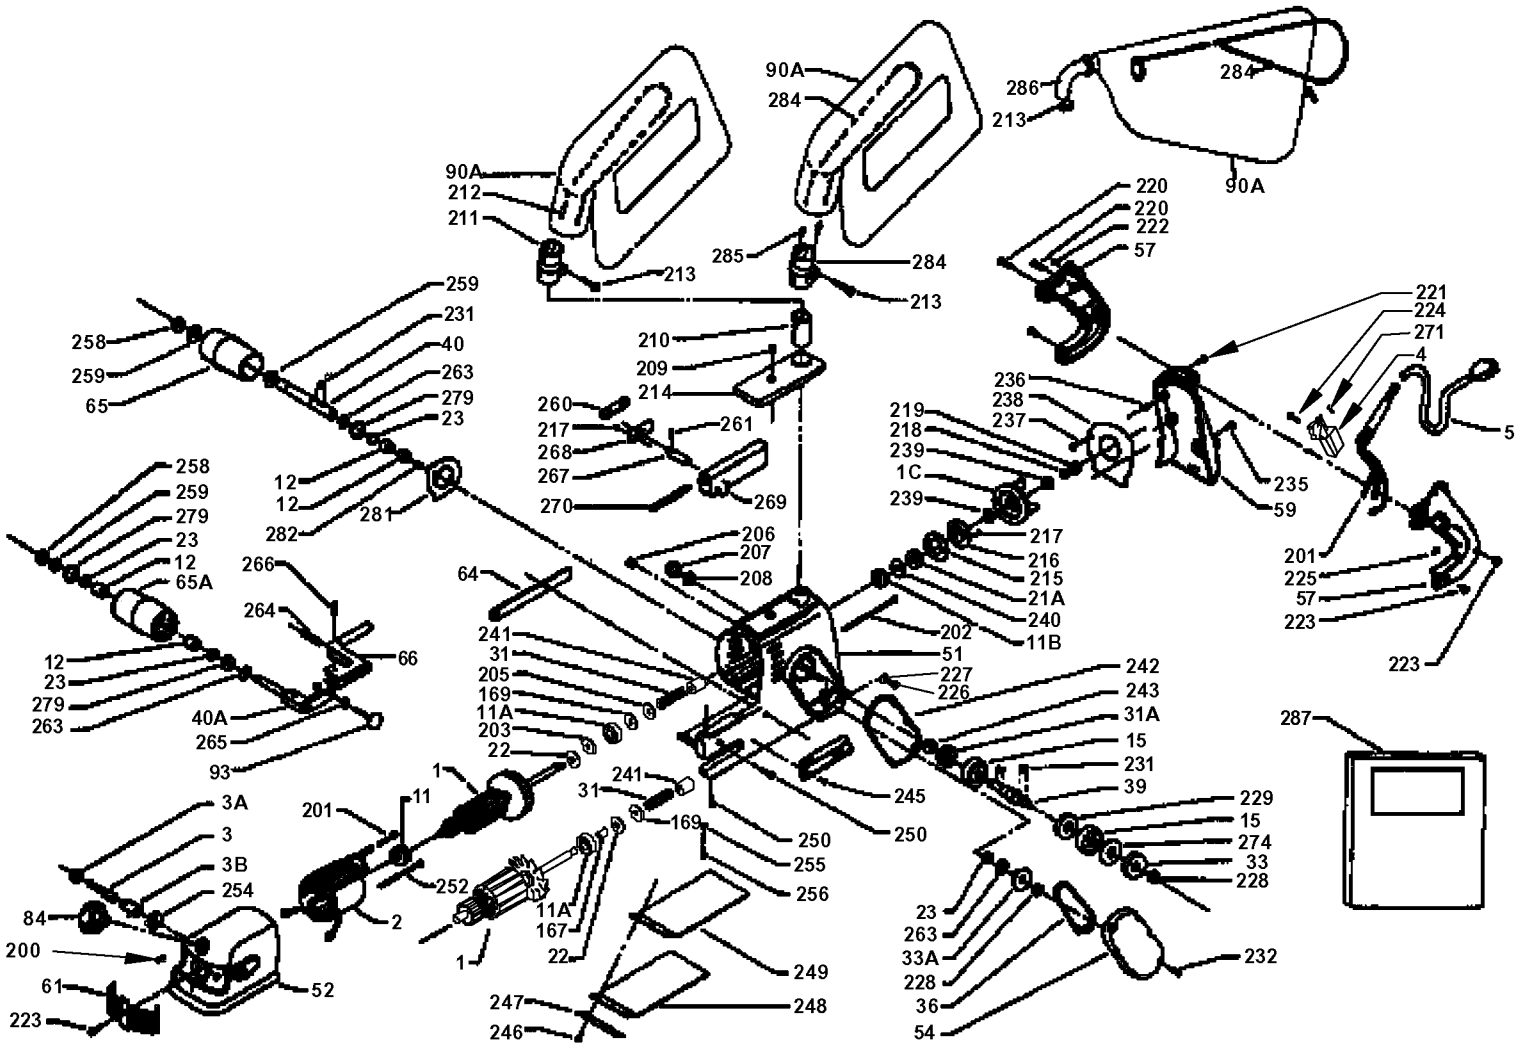

PORTER-CABLE BELT SANDER

WARNING: Electrical repairs should only be attempted by trained repairmen. Contact the nearest Porter-Cable Service Center or other competent repair center.

MOVE FROM EARLY MODEL

ADD TO CURRENT MODEL