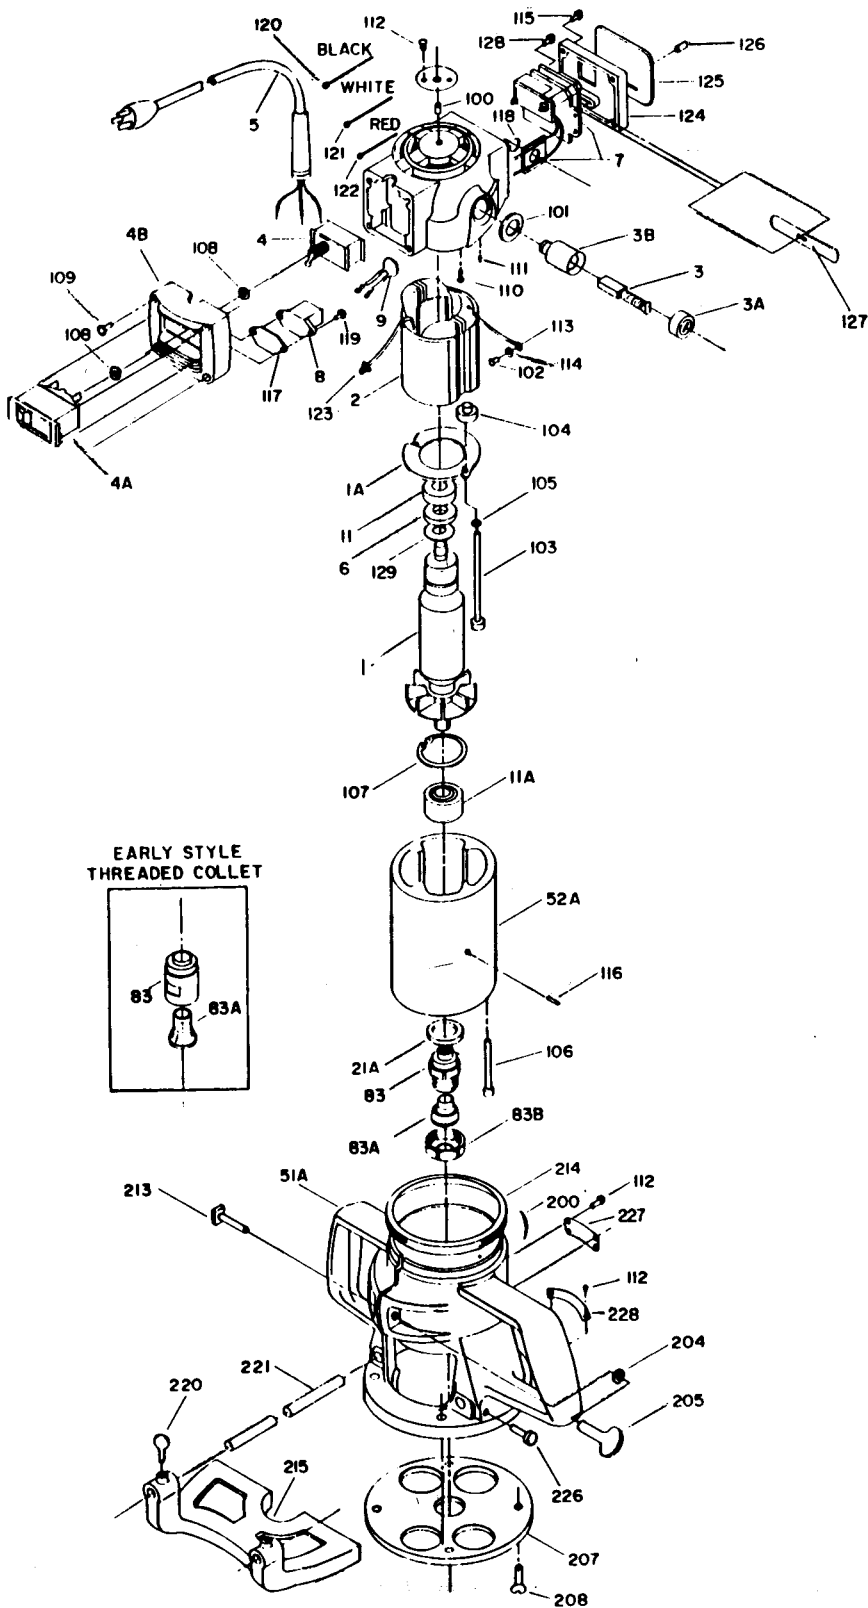

PORTER-CABLE SPEEDTRONIC™ ROUTER

WARNING! Electrical repairs should only be attempted by trained repairmen. Contact the nearest Porter-Cable Service Center or other competent repair center.

5181
5182

Parts List for J-5182 Type 2

Item Number	Part Number	Description	Qty Required
1	851672	FAN	1
1	695080	ARMATURE	1
1	000000-00	No Longer Available	1
2	695079	FIELD	1
3	695414	BRUSH & SPRING	2
3	851403	CAP	1
3	000000-00	No Longer Available	1
4	876771	SWITCH	1
4	000000-00	No Longer Available	1
5	695669	CORD	1
6	694582	MAGNETIC DISC	1
7	000000-00	No Longer Available	1
8	000000-00	No Longer Available	1
9	000000-00	No Longer Available	1
11	330003-75	BEARING, BALL	3
11	000000-00	No Longer Available	3
21	854626	SEAL	1
51	694440	BASE CASTING	1
52	000000-00	No Longer Available	1
52	851483	HSG ASSY	1
83	A22709	OPEN-END WRENCH	1
83	000000-00	No Longer Available	1
83	42950	1/2 INCH COLLET ASSY	1
83	698800	1/2 COLLET	1
83	698800	1/2 COLLET	1
100	859069	PLUG	1
101	853518	WASHER	10

COPYRIGHT© 2005. All Rights Reserved.

Parts list, pricing, and availability subject to change. Please visit www.dewaltservicenet.com for current parts information.