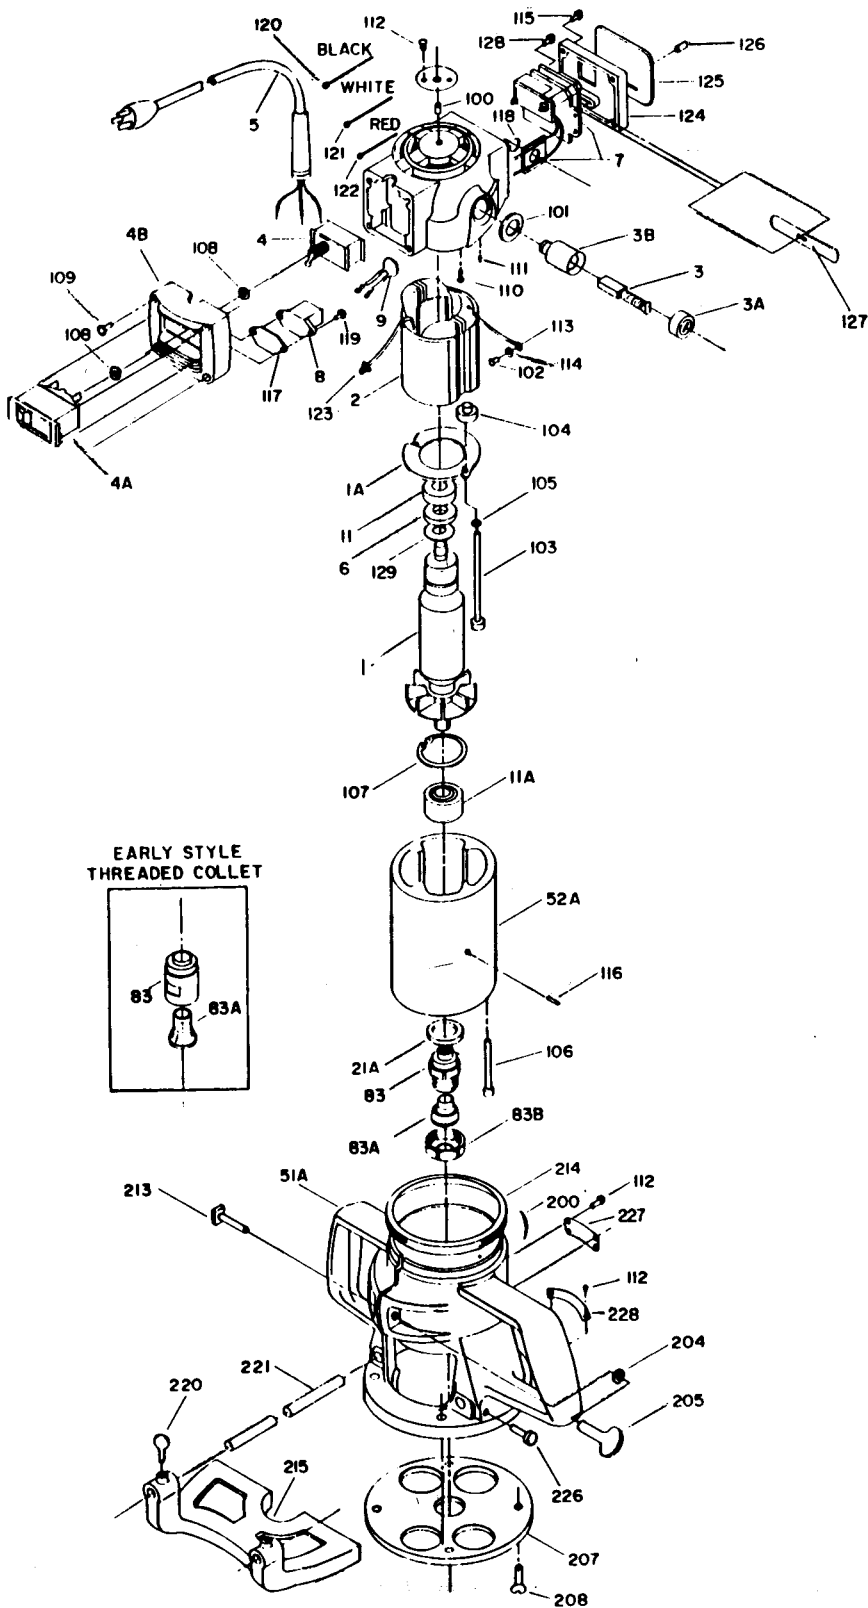

PORTER-CABLE SPEEDTRONIC™ ROUTER

WARNING! Electrical repairs should only be attempted by trained repairmen. Contact the nearest Porter-Cable Service Center or other competent repair center.

5181
5182

Parts List for J-5182 Type 4

Item Number	Part Number	Description	Qty Required
1	875931	FAN	1
1	873599	ARMATURE	1
1	000000-00	No Longer Available	1
2	698347	FIELD	1
3	695414	BRUSH & SPRING	2
3	851403	CAP	1
3	000000-00	No Longer Available	1
4	A22811	SWITCH	1
4	697988	SWITCH COVER	1
5	695669	CORD	1
6	694582	MAGNETIC DISC	1
7	000000-00	No Longer Available	1
8	000000-00	No Longer Available	1
11	330003-75	BEARING, BALL	3
11	146555-01	BEARING, BALL	3
51	694440	BASE CASTING	1
52	698349	MOTOR CAP ASSY	1
52	000000-00	No Longer Available	1
83	000000-00	No Longer Available	1
83	A22709	OPEN-END WRENCH	1
83	698807	CHUCK	1
83	42950	1/2 INCH COLLET ASSY	1
83	000000-00	No Longer Available	1
83	875893	COLLET NUT	1
100	859069	PLUG	1
101	853518	WASHER	10
102	844107	SCREW	10

COPYRIGHT© 2005. All Rights Reserved.

Parts list, pricing, and availability subject to change. Please visit www.dewaltservicenet.com for current parts information.