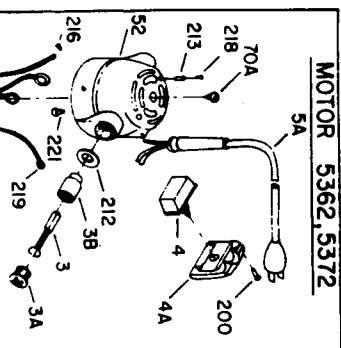

# PORTER-CABLE SPEEDMATIC ROUTERS

**WARNING!** Electrical repairs should only be attempted by trained repairmen. Contact the nearest Porter-Cable Service Center or other competent repair center.

**MOTOR 5362, 5372**

**TYPE 1**

**TYPE 2**

**BASE 5371**

**BASE 5361**

**EARLY STYLE  
THREADED COLLET**

**5361  
5362  
5371  
5372  
513**

## Parts List for 5361 Type ALL TYPES

Item Number	Part Number	Description	Qty Required
57	876335	HANDLE SET	1
57	000000-00	No Longer Available	1
70	801381	PLUG	1
83	000000-00	No Longer Available	1
83	A22709	OPEN-END WRENCH	1
83	858940	CHUCK	1
83	872793	CHUCK	1
83	000000-00	No Longer Available	1
83	000000-00	No Longer Available	1
83	698800	1/2 COLLET	1
83	698800	1/2 COLLET	1
83	698799	COLLET	1
83	875893	COLLET NUT	1
84	839279	KNOB	1
85	695474	CUTTER SHAFT ASSY	1
200	876384	SCREW	10
201	000000-00	No Longer Available	1
202	801374	SCREW	10
203	800995	BASE KNOB	1
204	800937	PLATE	1
205	802426	RING	10
206	823374	WASHER	10
207	802306	HEX HEAD SCREW	10
210	800980	PIN	10
212	803497	WASHER	10
213	000000-00	No Longer Available	1
214	863393	SCREW	10

## Parts List for 5361 Type ALL TYPES

Item Number	Part Number	Description	Qty Required
237	844107	SCREW	10
238	878813	SCREW	10
238	859384	SCREW	10
239	694115	SCREW	10
239	000000-00	No Longer Available	1
240	803112	NUT	10
241	803004	SCREW	10
242	694681	COVER	1
243	882183	SCREW	10
244	800947	GUIDE ROD	1
246	882810	KNOB	10
247	803160	SCREW	10
248	803104	LEAD	1
249	000000-00	No Longer Available	1
250	000000-00	No Longer Available	1
250	000000-00	No Longer Available	1
250	A22709	OPEN-END WRENCH	1
250	A22709	OPEN-END WRENCH	1