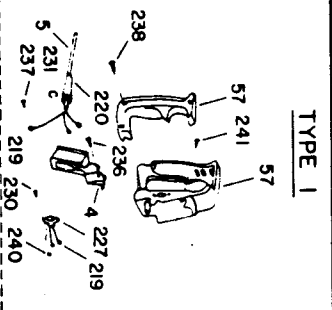

TYPE 1

TYPE 2