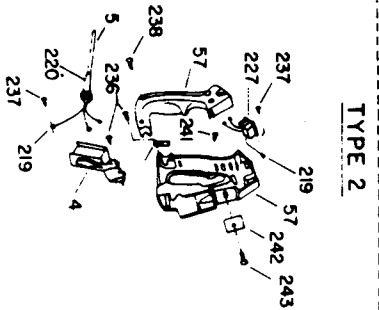

TYPE 2

BASE 5371