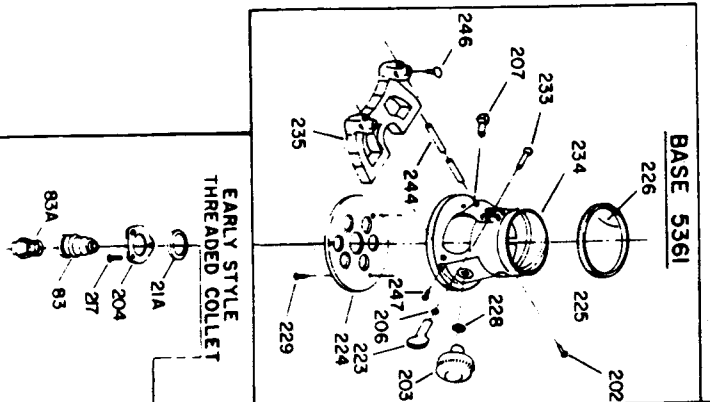

# PORTER-CABLE SPEEDMATIC ROUTERS

**WARNING!** Electrical repairs should only be attempted by trained repairmen. Contact the nearest Porter-Cable Service Center or other competent repair center.

**MOTOR 5362, 5372**

**TYPE 1**

**TYPE 2**

**BASE 5371**

**BASE 5361**

**EARLY STYLE  
THREADED COLLET**

**5361  
5362  
5371  
5372  
513**

## Parts List for 5361 Type ALL TYPES

Item Number	Part Number	Description	Qty Required
57	876335	HANDLE SET	1
57	000000-00	No Longer Available	1
70	801381	PLUG	1
83	000000-00	No Longer Available	1
83	A22709	OPEN-END WRENCH	1
83	858940	CHUCK	1
83	872793	CHUCK	1
83	000000-00	No Longer Available	1
83	000000-00	No Longer Available	1
83	698800	1/2 COLLET	1
83	698800	1/2 COLLET	1
83	698799	COLLET	1
83	875893	COLLET NUT	1
84	839279	KNOB	1
85	695474	CUTTER SHAFT ASSY	1
200	876384	SCREW	10
201	000000-00	No Longer Available	1
202	801374	SCREW	10
203	800995	BASE KNOB	1
204	800937	PLATE	1
205	802426	RING	10
206	823374	WASHER	10
207	802306	HEX HEAD SCREW	10
210	800980	PIN	10
212	803497	WASHER	10
213	000000-00	No Longer Available	1
214	863393	SCREW	10

## Parts List for 5361 Type ALL TYPES

Item Number	Part Number	Description	Qty Required
237	844107	SCREW	10
238	878813	SCREW	10
238	859384	SCREW	10
239	694115	SCREW	10
239	000000-00	No Longer Available	1
240	803112	NUT	10
241	803004	SCREW	10
242	694681	COVER	1
243	882183	SCREW	10
244	800947	GUIDE ROD	1
246	882810	KNOB	10
247	803160	SCREW	10
248	803104	LEAD	1
249	000000-00	No Longer Available	1
250	000000-00	No Longer Available	1
250	000000-00	No Longer Available	1
250	A22709	OPEN-END WRENCH	1
250	A22709	OPEN-END WRENCH	1