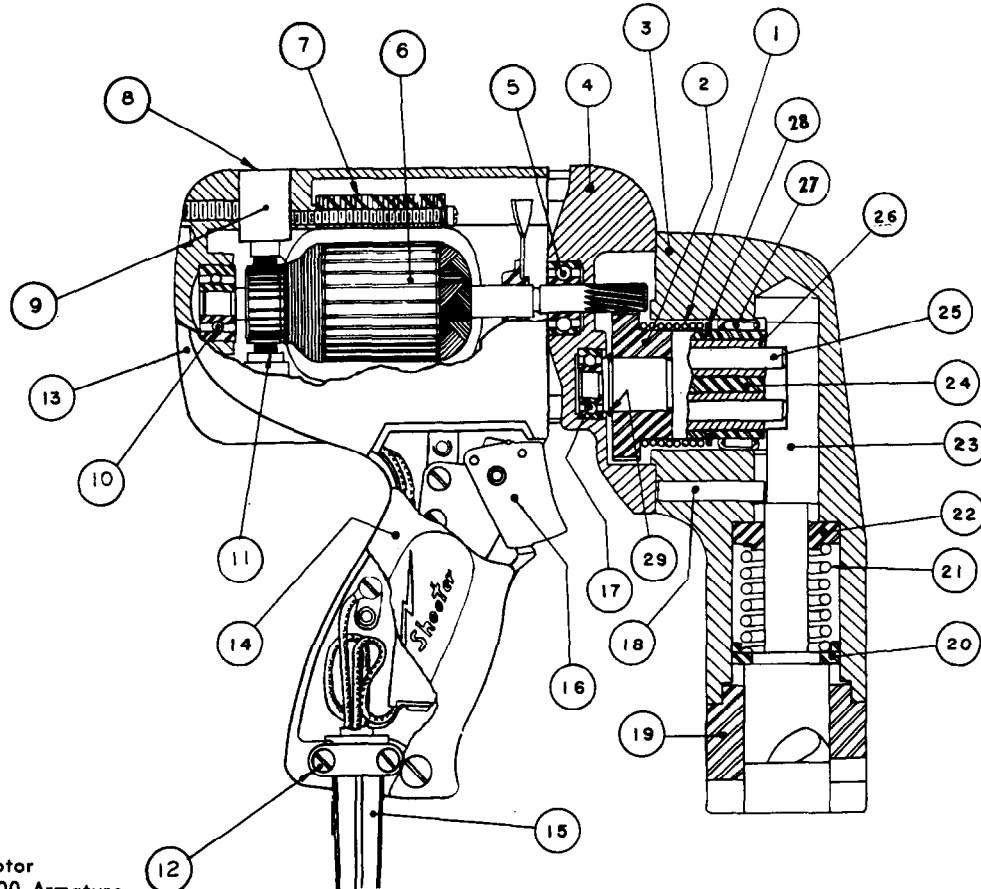

SERVICE PARTS LIST

BUL. 54-24-7005

LOCK HAMMER

REVISED BUL 54-24-7004 DATE APR. 29, 68

Catalog No. 5400

Starting Serial No. 107-9775

WIRING INSTR. 58-01-0020

Both Model and Serial No. must be furnished to obtain correct parts.

230 V Motor
16-26-1000 Armature
18-26-1030

ILLUSTRATED PARTS

FIG.	PART NO.	DESCRIPTION OF PART
1	40-50-0600	Clutch Spring
2	32-75-236 1	Spindle Gear
3	30-48-010 1	Mechanism Head
4	30-29-010 1	Diaphragm
★ 5	02-04-0880	Ball Bearing (Pinion End)
6	16-22-1000	Armature Assembly
★ 7	18-22-1030	Field Assembly
8	23-44-0020	Brush Retaining Cap
9	22-22-0050	Brush Holder Assembly
★ 10	02-04-0740	Ball Bearing (Comm. End)
11	22-18-0090	Carbon Brush Assembly
12	28-17-0400	Cord Clamp
13	28-50-4041	Motor Housing
★ 14	28-20-3171	Switch Cover Plate

FIG.	PART NO.	DESCRIPTION OF PART
15	22-64-0200	Cord Set
16	23-66-0160	Switch
17	02-04-0820	Ball Bearing
18	44-60-0090	Guide Pin
19	30-82-010 1	Hammer Shoe
20	45-88-006 1	Piston Washer (Bottom)
21	40-50-0700	Compression Spring
22	45-88-0050	Horseshoe Washer
23	44-62-0050	Piston
24	38-50-065 1	Spindle
★ 25	44-60-0110	Mechanism Pins (2)
26	42-24-0060	Mechanism Pin Bushings (2)
27	02-50-7820	Needle Bearing
28	34-60-2100	Clutch Spring Retaining Ring
29	34-60-1400	Retaining Ring