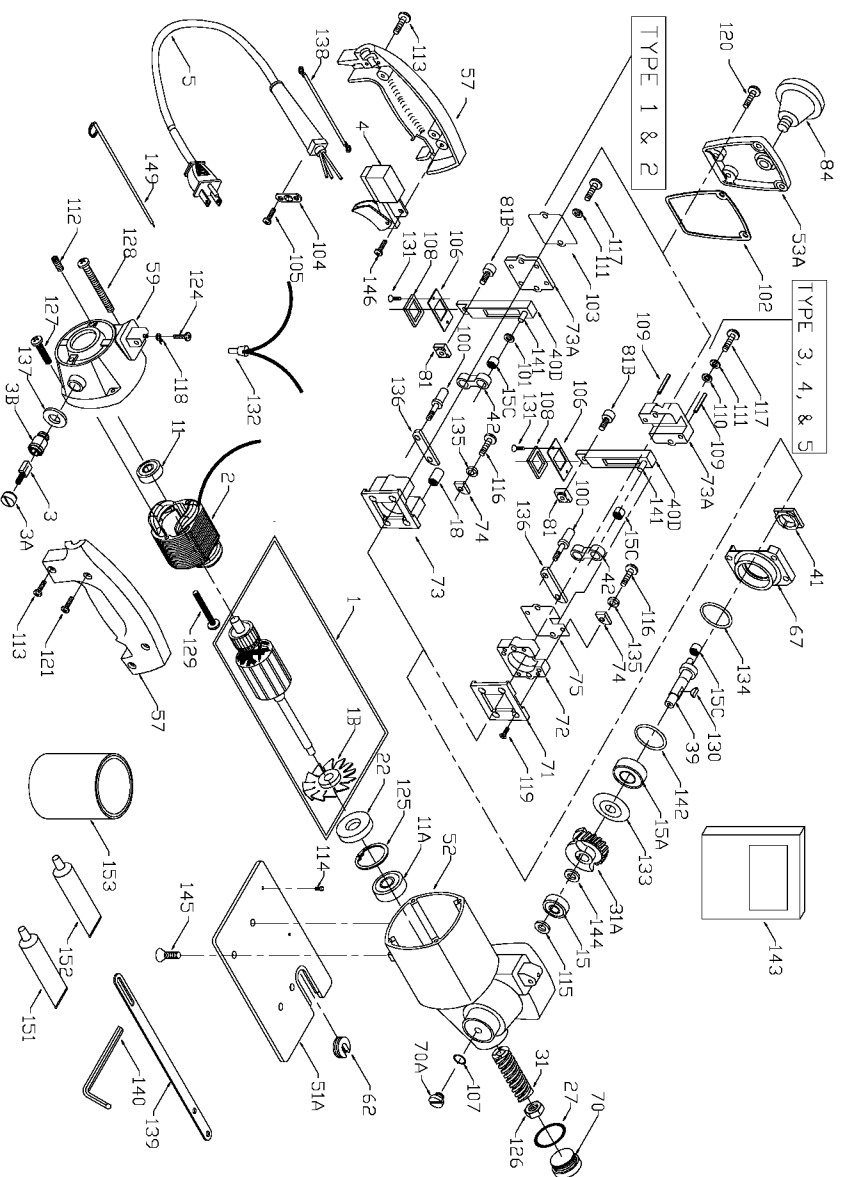

PORTER-CABLE BAYONET SAW

WARNING: Electrical repairs should only be attempted by trained repairmen. Contact the nearest Porter-Cable Service Center or other competent repair center

Parts List for 548 Type 2

Item Number	Part Number	Description	Qty Required
1	869655	ARMATURE&FIELD	1
1	877492	FAN ASSY	1
2	869655	ARMATURE&FIELD	1
3	N031653	BRUSH	2
3	823567	BRUSH CAP	2
3	823565	HOLDER	2
4	696059SV	SWITCH SNAP ACTION	1
5	875863	CORD	1
11	838855SV	BEARING	1
11	803846SV	BEARING	1
15	855284	BEARING	1
15	874063	BEARING	1
15	803873	BEARING	1
18	803875	BEARING	1
22	802947	SEAL	1
27	839766	RING	1
31	D839050	WORM	1
31	D801729	GEAR,WORM	1
39	D801696	SHAFT	1
40	801705	BLADE HOLDER &	1
41	801691	BLOCK	1
42	801692	LINK	1
51	888592	BASE	1
52	696112	MTR-GEAR HOUSING	1
53	000000-00	No Longer Available	1
57	851342	HANDLE SET	1
59	865148	END SHIELD	1

COPYRIGHT© 2005. All Rights Reserved.

Parts list, pricing, and availability subject to change. Please visit www.dewaltservicenet.com for current parts information.