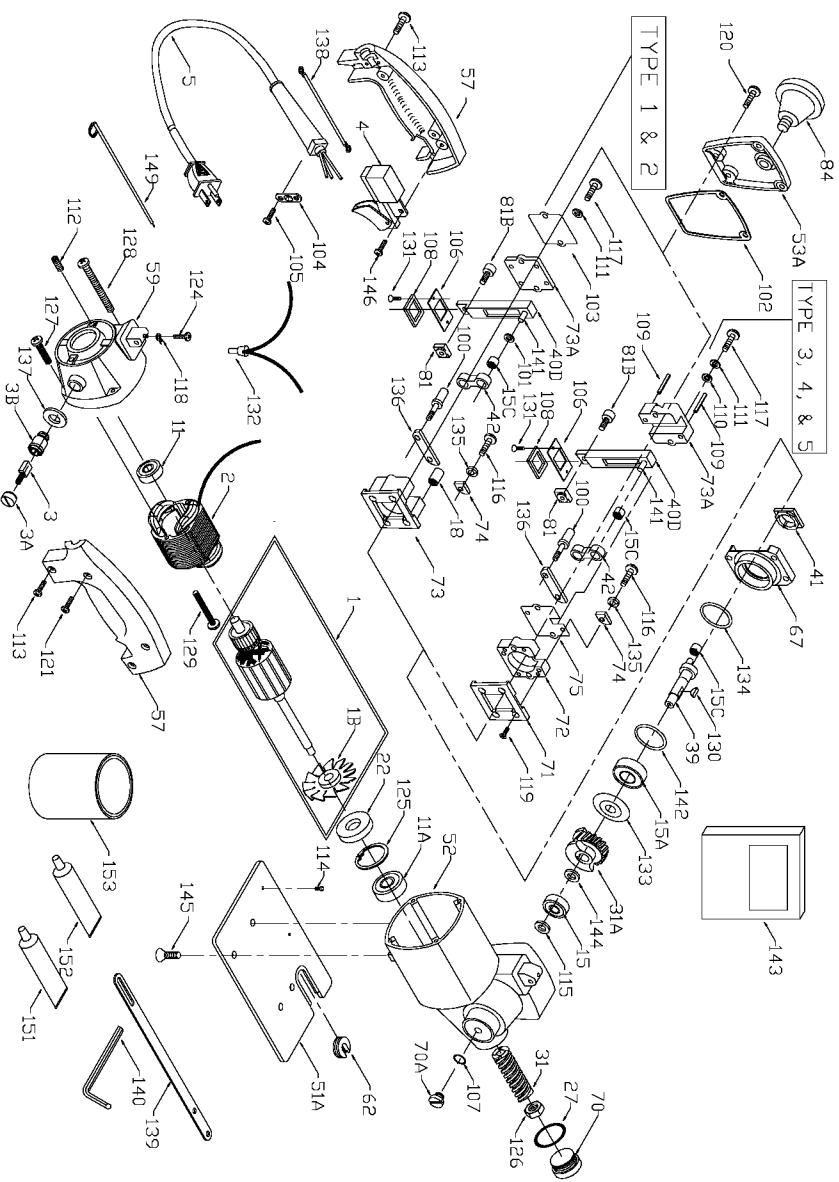

PORTER-CABLE BAYONET SAW

WARNING: Electrical repairs should only be attempted by trained repairmen. Contact the nearest Porter-Cable Service Center or other competent repair center

Parts List for 548 Type 3

Item Number	Part Number	Description	Qty Required
1	869655	ARMATURE&FIELD	1
1	877492	FAN ASSY	1
2	869655	ARMATURE&FIELD	1
3	N031653	BRUSH	2
3	823567	BRUSH CAP	2
3	823565	HOLDER	2
4	696059SV	SWITCH SNAP ACTION	1
5	875863	CORD	1
11	838855SV	BEARING	1
11	803846SV	BEARING	1
15	855284	BEARING	1
15	874063	BEARING	1
15	803873	BEARING	1
22	802947	SEAL	1
27	839766	RING	1
31	D839050	WORM	1
31	D801729	GEAR, WORM	1
39	D801696	SHAFT	1
40	801705	BLADE HOLDER &	1
41	801691	BLOCK	1
42	801692	LINK	1
51	888592	BASE	1
52	696112	MTR-GEAR HOUSING	1
53	000000-00	No Longer Available	1
57	851342	HANDLE SET	1
59	865148	END SHIELD	1
62	848366	BASE INSERT	1

COPYRIGHT© 2005. All Rights Reserved.

Parts list, pricing, and availability subject to change. Please visit www.dewaltservicenet.com for current parts information.