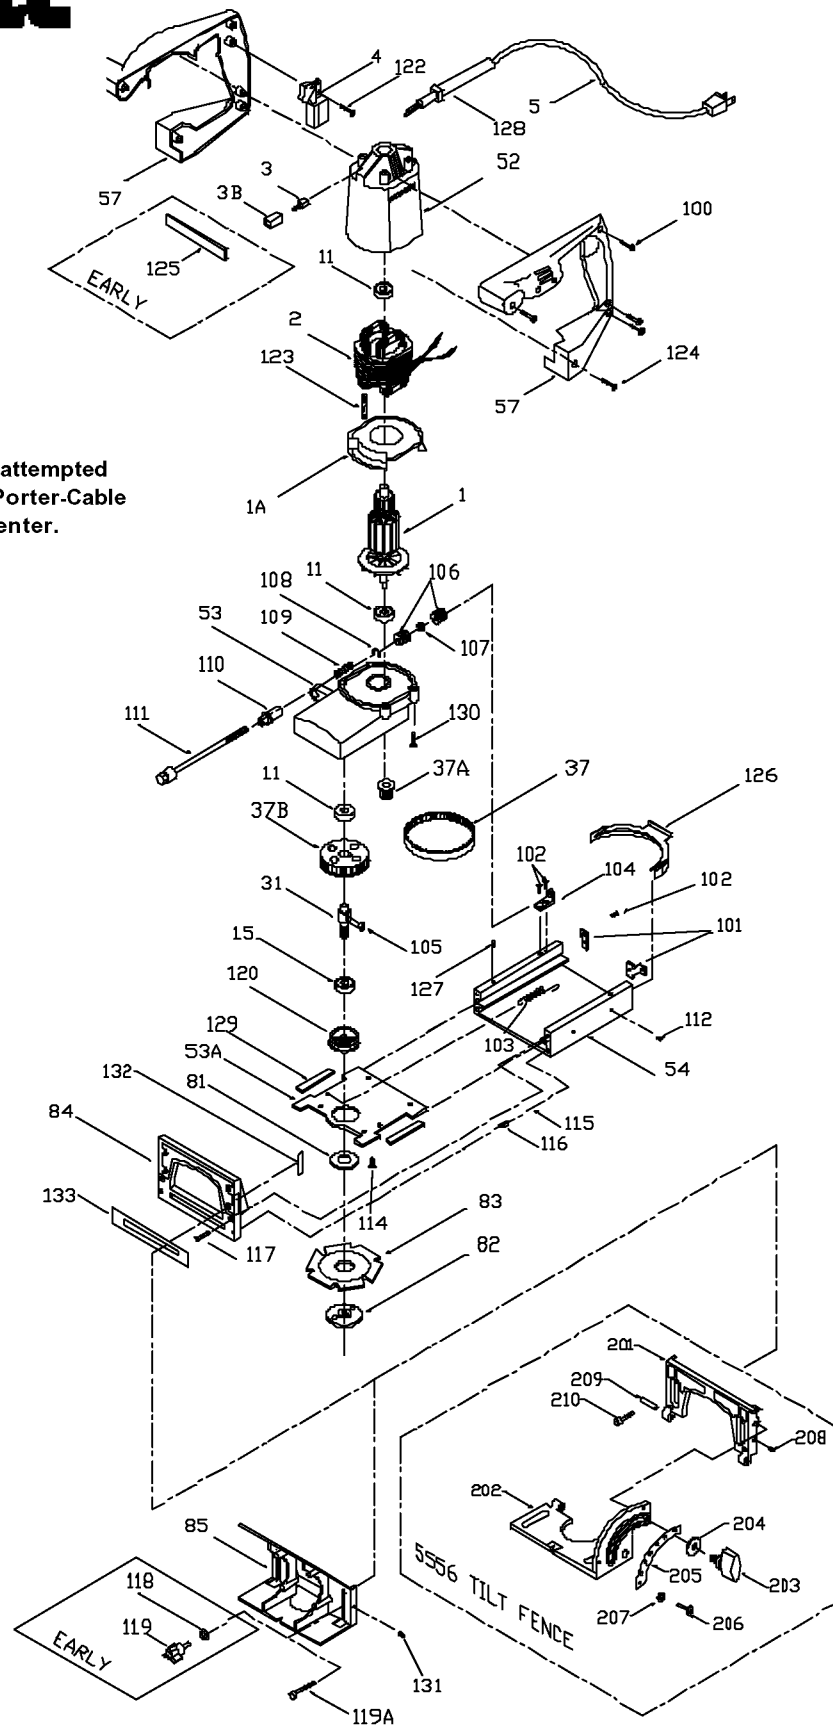

PORTER-CABLE

PLATE JOINERS

555
556
5556

WARNING: Electrical repairs should only be attempted by trained repairmen. Contact the nearest Porter-Cable Service Center or other competent repair center.

Parts List for J-555 Type 1

Item Number	Part Number	Description	Qty Required
1	000000-00	No Longer Available	1
1	000000-00	No Longer Available	1
2	000000-00	No Longer Available	1
3	876345	BRUSH	2
3	852874	BRUSH-HOLDER	2
4	697171	SWITCH	1
5	000000-00	No Longer Available	1
11	855284	BEARING	3
15	851054SV	BALL BEARING	3
31	696256	DRIVE-SHAFT	1
37	697478	BELT	1
37	000000-00	No Longer Available	1
37	000000-00	No Longer Available	1
52	000000-00	No Longer Available	1
53	875772	GEAR HOUSING	1
53	000000-00	No Longer Available	1
54	000000-00	No Longer Available	1
57	000000-00	No Longer Available	1
81	873925	BLADE FLANGE	1
82	000000-00	No Longer Available	1
83	000000-00	No Longer Available	1
84	878095	T4 FENCE & BLD GUARD	1
85	878095	T4 FENCE & BLD GUARD	1
100	000000-00	No Longer Available	1
101	000000-00	No Longer Available	1
102	803157	SCREW	10
102	694772	SCREW	10