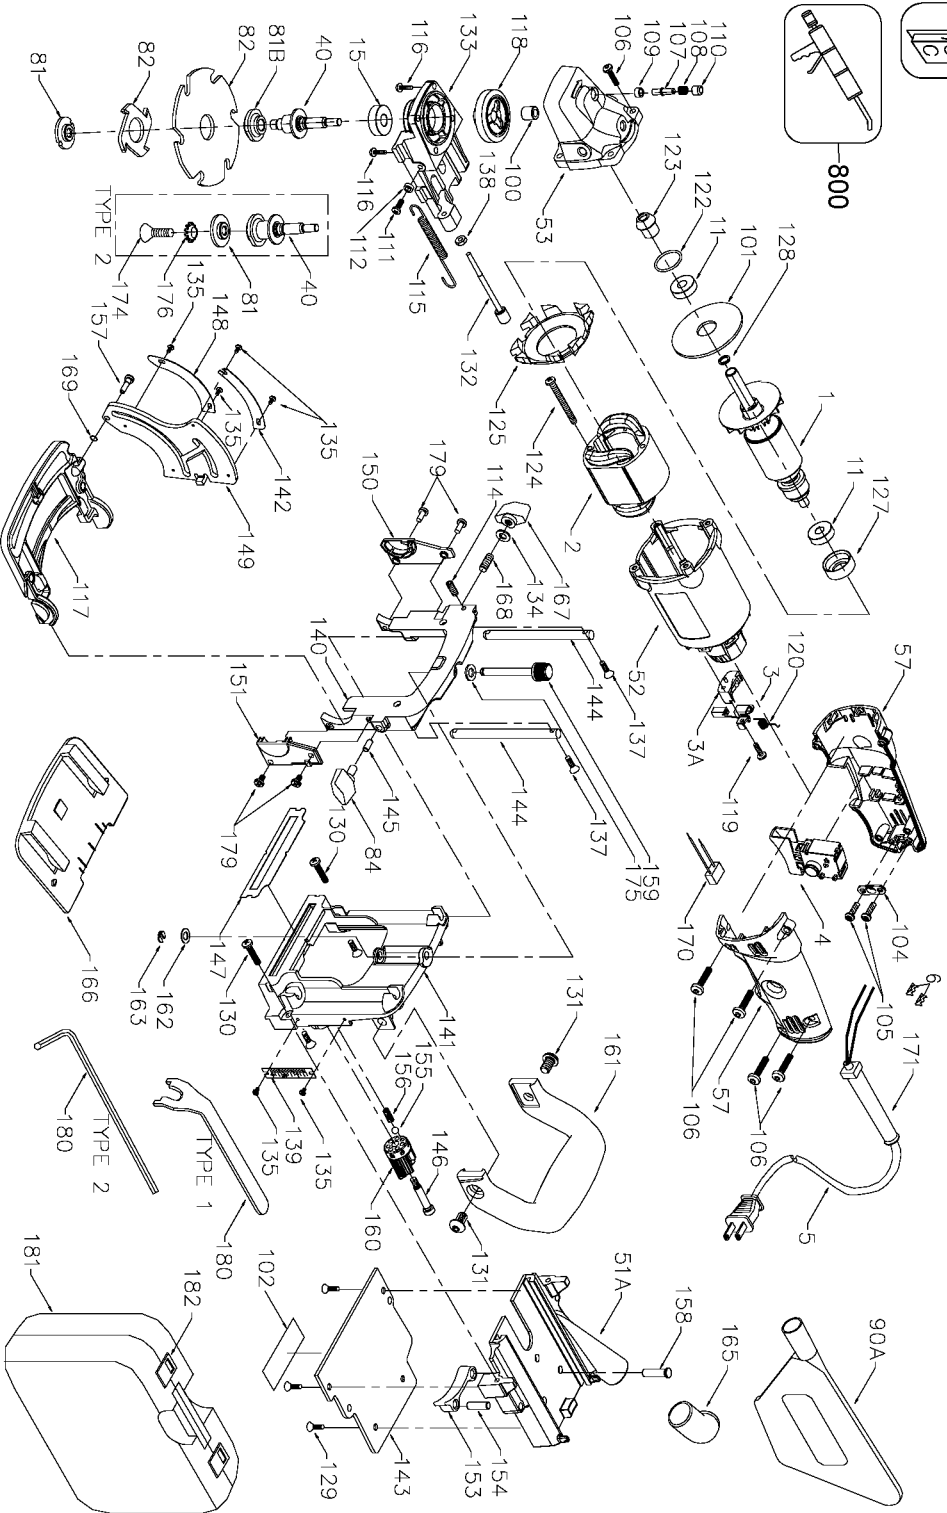

856

800

Parts List for 557 Type 1

Item Number	Part Number	Description	Qty Required
1	891717	ARMATURE	1
1	891695	ARMATURE	1
2	891093	FIELD	1
2	889515	FIELD	1
3	886297	BRUSH HLDR/BRUSH ASY	2
3	884257	BRUSH HLDR/BRUSH ASY	2
3	690740	BRUSH HOLDER BASE	1
4	883141	SWITCH	1
5	625949-06	CORD & PLUG	1
5	330072-98	CORD/8FT/18-2SJ	1
6	444262-00	TERMINAL	2
11	330003-85	BEARING	2
15	330003-17	BEARING,BALL	1
40	882744	GEAR SHAFT	1
51	896796	BOTTOM HSG.	1
51	890751	BLADE COVER HSG	1
52	883144	MOTOR HSG	1
53	896796	BOTTOM HSG.	1
57	882749	HANDLE SET	1
81	882798	BLADE RETAINER	1
81	000000-00	No Longer Available	1
82	883099	2IN BLADE	1
82	5558	4 JOINER BLADE (6T)	1
84	699992	KNOB	1
90	912913	DUST BAG	1
90	883175	DUST BAG	1
100	841767	BEARING	1

COPYRIGHT© 2005. All Rights Reserved.

Parts list, pricing, and availability subject to change. Please visit www.dewaltservicenetwork.com for current parts information.