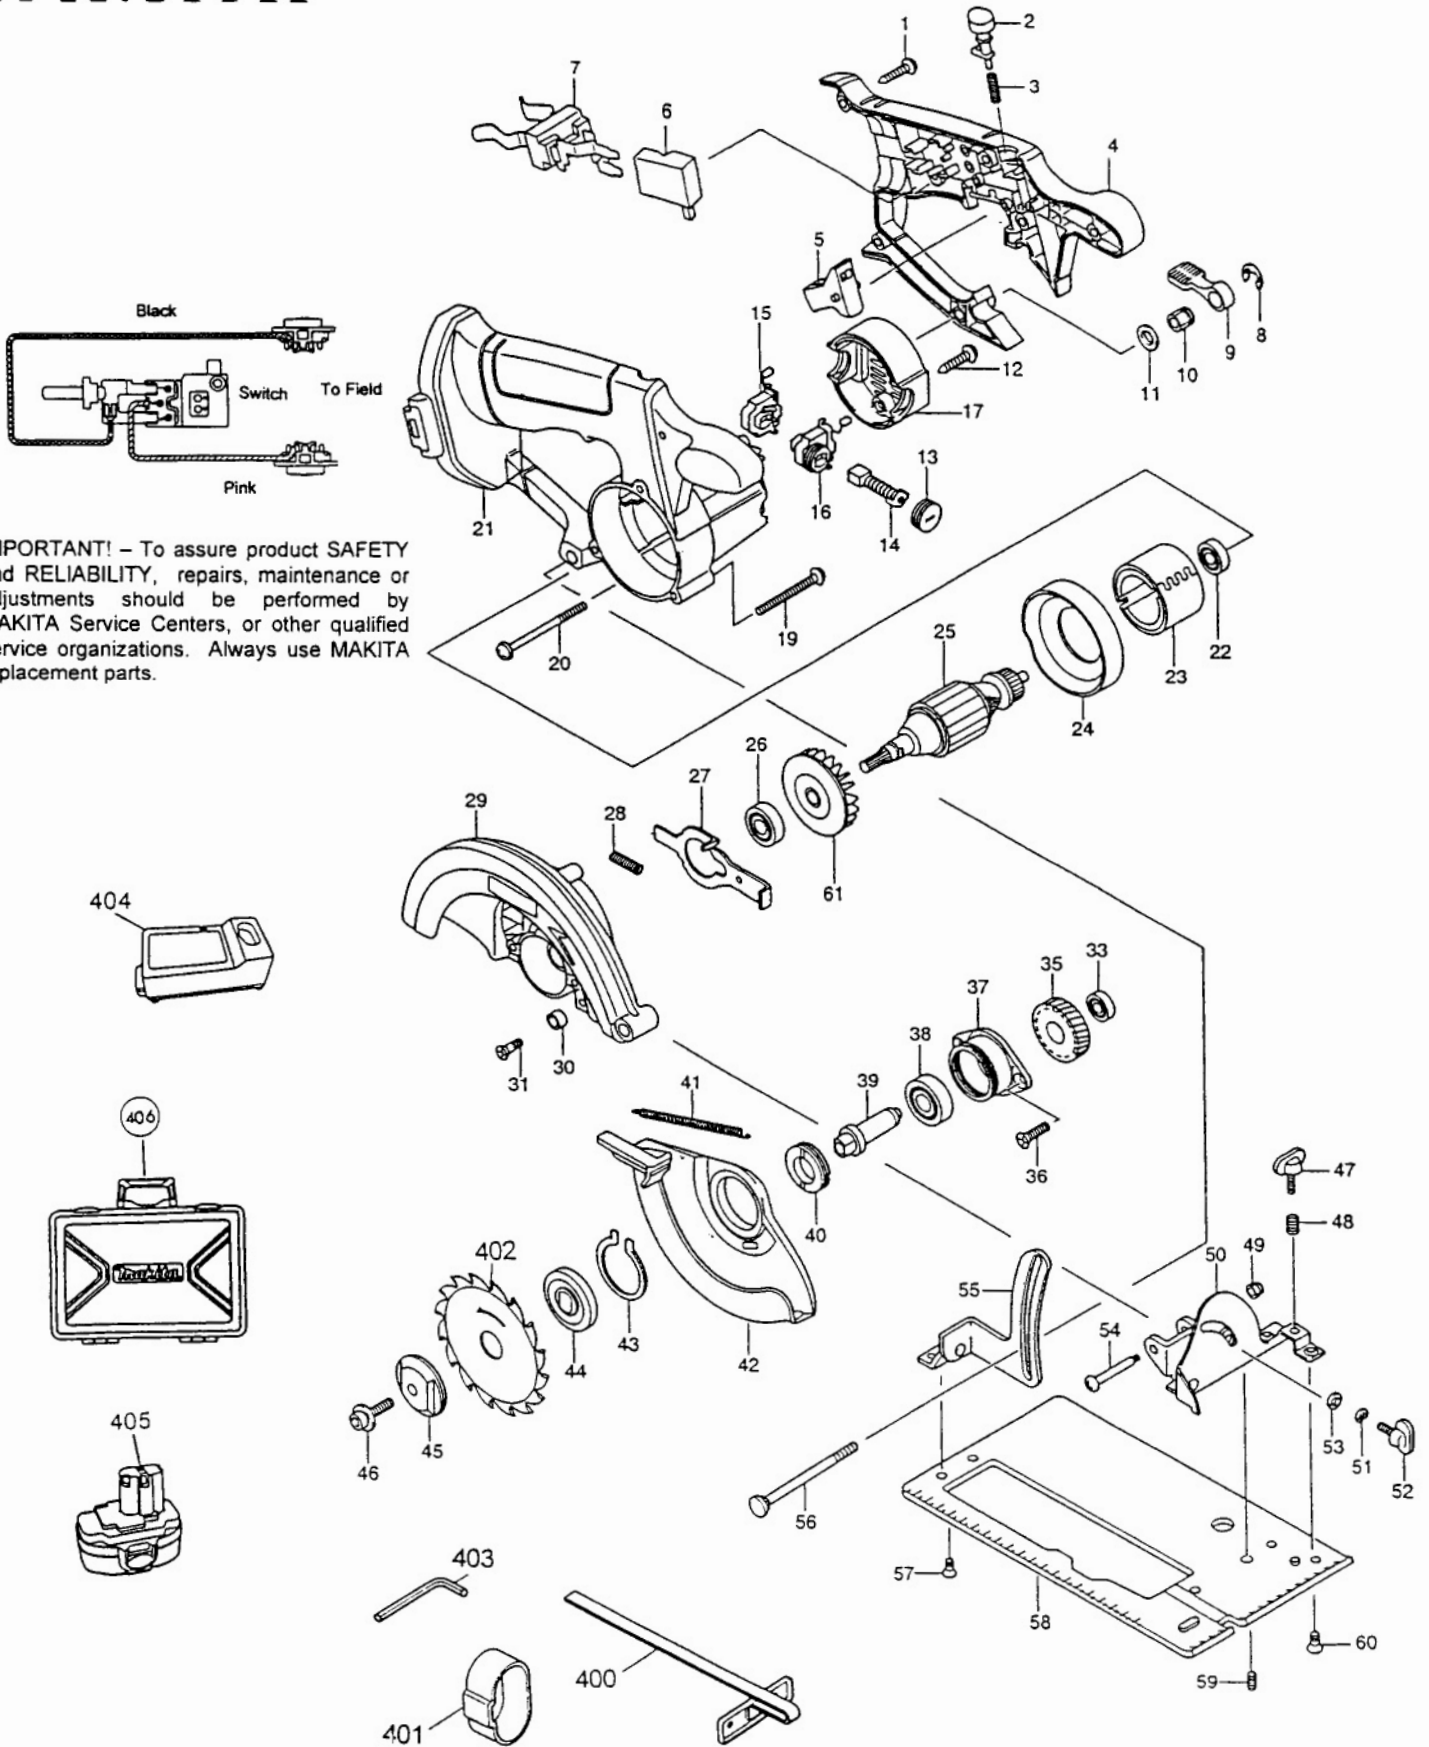

6-1/2" (165mm) CORDLESS CIRCULAR SAW Model 5621DWA

IMPORTANT! - To assure product SAFETY and RELIABILITY, repairs, maintenance or adjustments should be performed by MAKITA Service Centers, or other qualified service organizations. Always use MAKITA replacement parts.