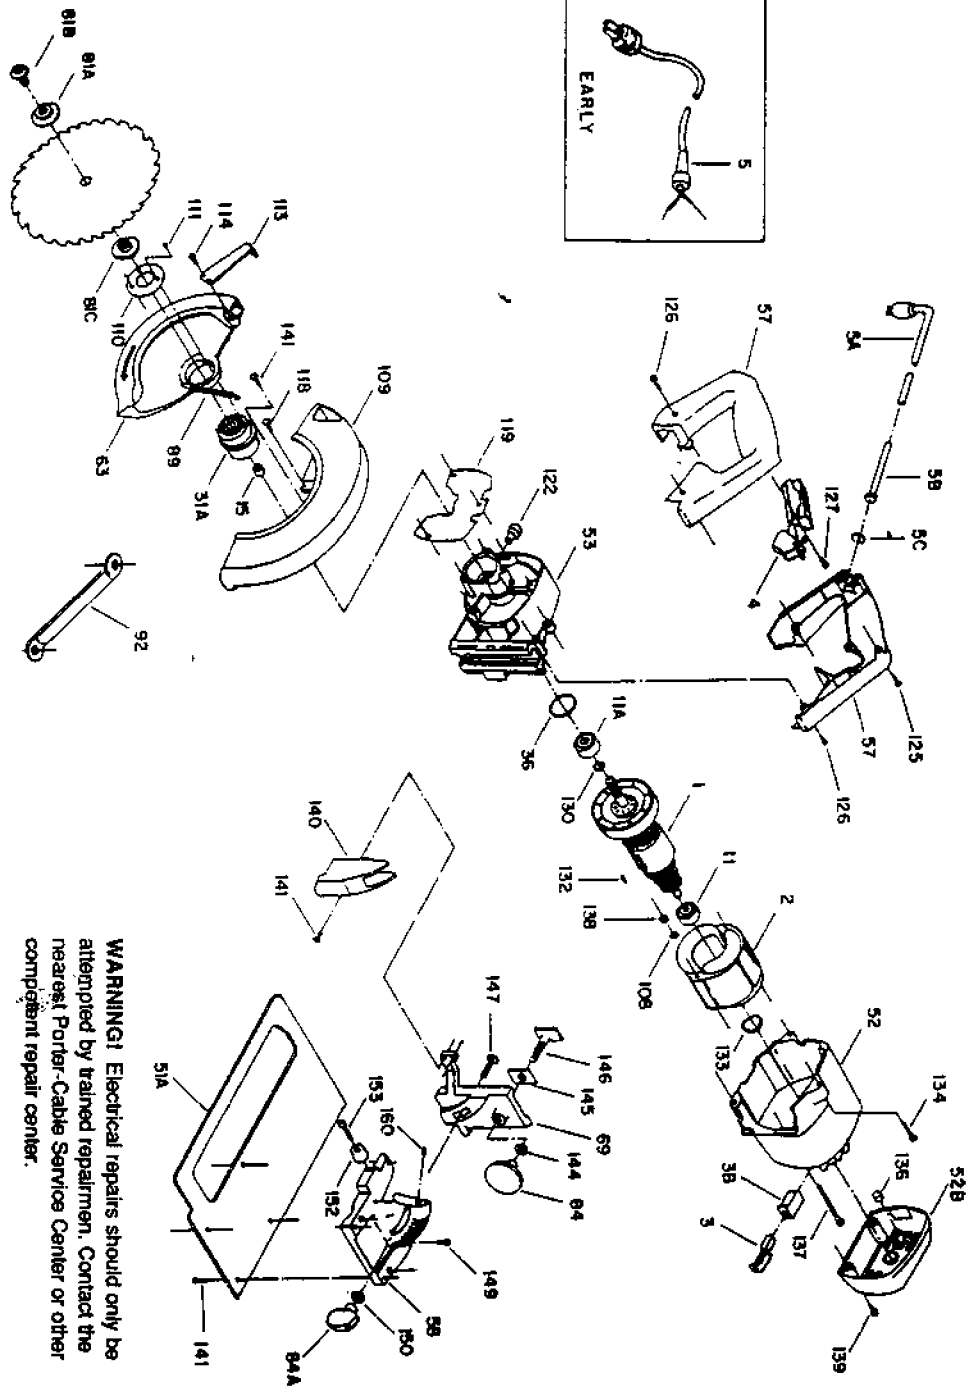

PORTER-CABLE SAW

617

WARNING! Electrical repairs should only be attempted by trained repairmen. Contact the nearest Porter-Cable Service Center or other competent repair center.

Parts List for 617 Type 3

Item Number	Part Number	Description	Qty Required
1	000000-00	No Longer Available	1
2	000000-00	No Longer Available	1
3	879553	BRUSH	2
3	000000-00	No Longer Available	1
4	5140066-98	SWITCH KIT	1
5	000000-00	No Longer Available	1
5	330079-98	CORD/10FT/14-2SJ	1
5	683784	TERMINAL	2
5	901266	STRAIN RELIEVER	1
5	847143	LOCK	1
11	330003-64	BALL BEARING	1
11	879010	BEARING	1
15	684188	BEARING	1
31	879670	GEAR & SHAFT	1
36	691594	O-RING	1
51	000000-00	No Longer Available	1
52	879565	MOTOR HOUSING	1
52	000000-00	No Longer Available	1
57	000000-00	No Longer Available	1
58	000000-00	No Longer Available	1
63	877565	TELE GUARD	1
69	000000-00	No Longer Available	1
81	801669	WASHER	1
81	695662	BLADE BOLT/WASHER	1
81	000000-00	No Longer Available	1
84	803674	KNOB	1
84	685902	KNOB	1

COPYRIGHT© 2005. All Rights Reserved.

Parts list, pricing, and availability subject to change. Please visit www.dewaltservicenet.com for current parts information.