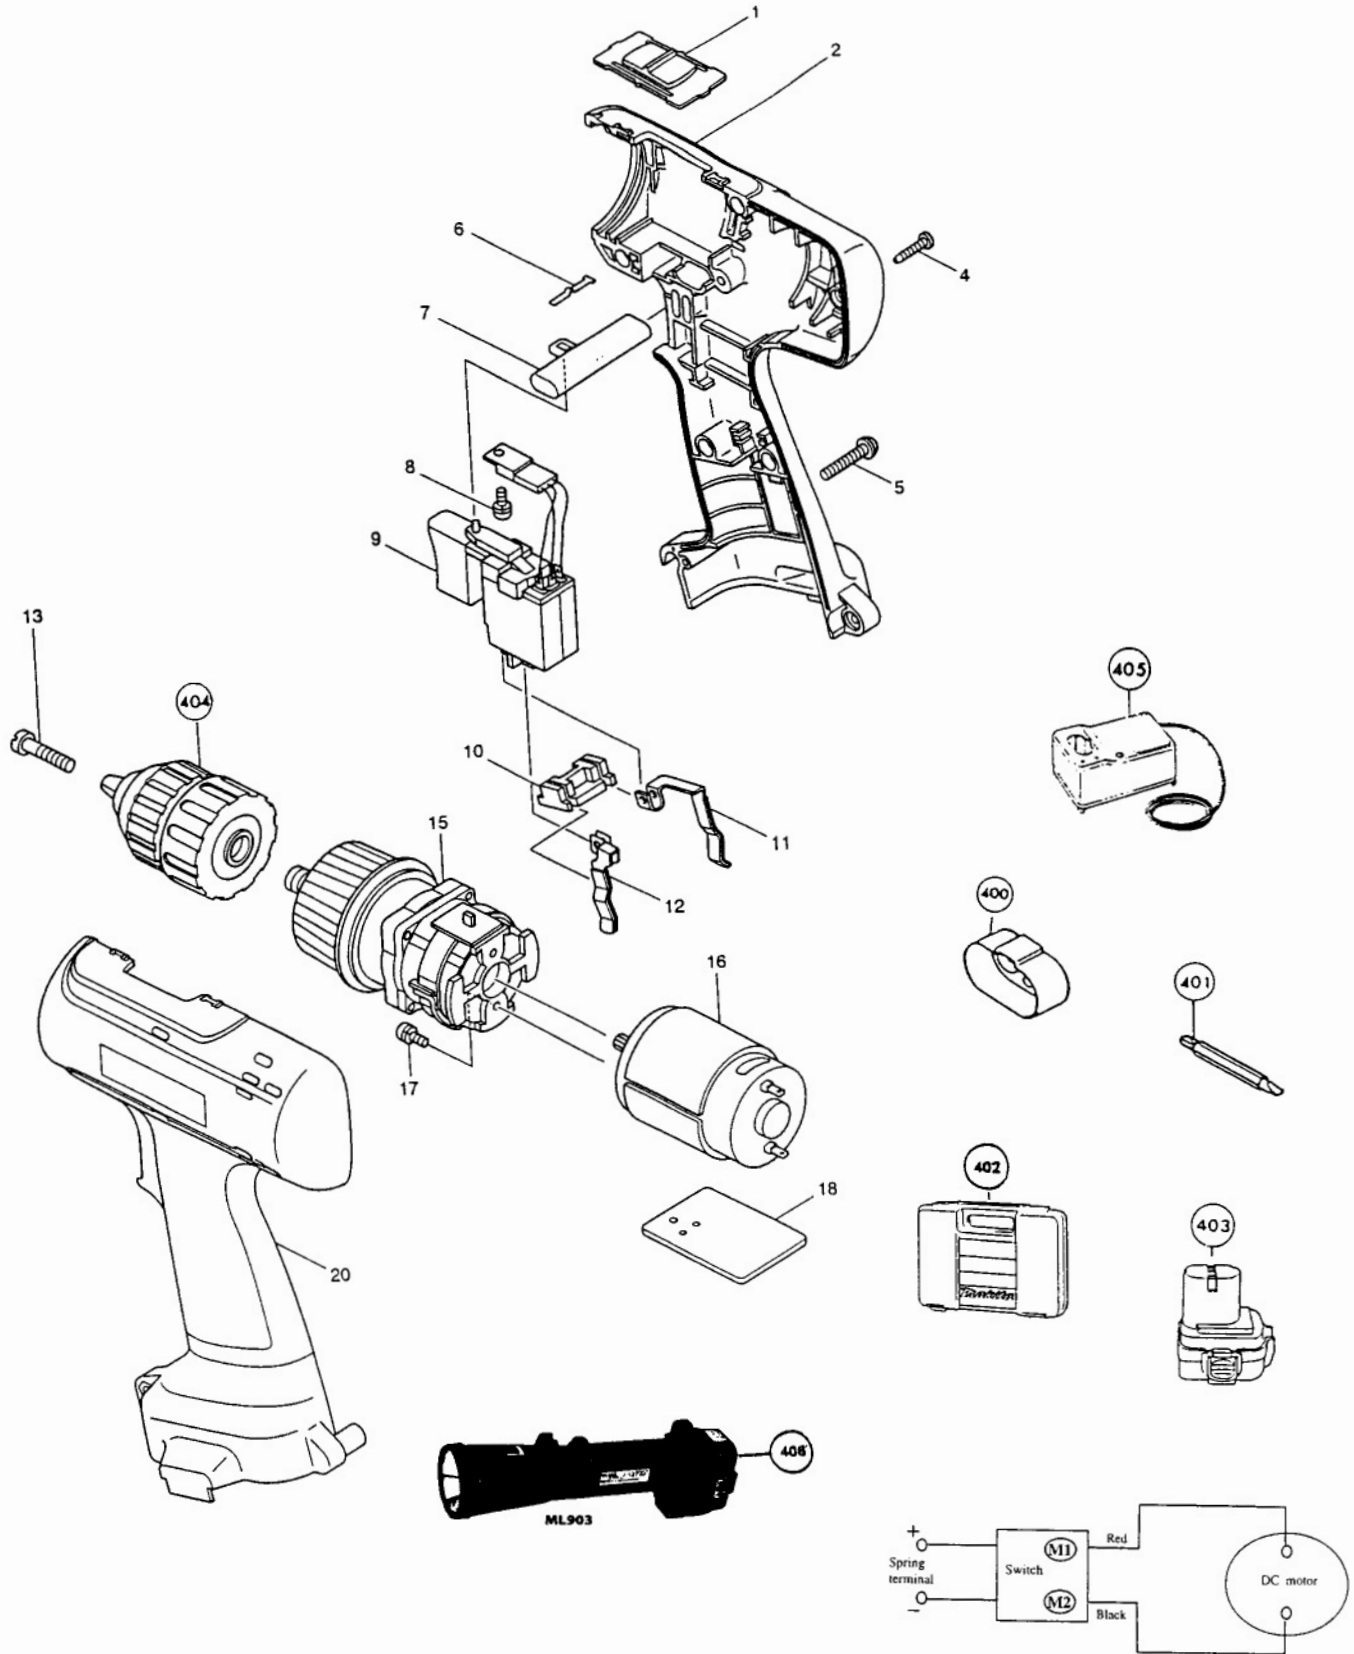

3/8" CORDLESS DRIVER DRILL MODEL 6226DWE 6226DWLE

IMPORTANT! – To assure product SAFETY and RELIABILITY, repairs, maintenance or adjustments should be performed by MAKITA Service Centers, or other qualified service organizations. Always use MAKITA replacement parts.