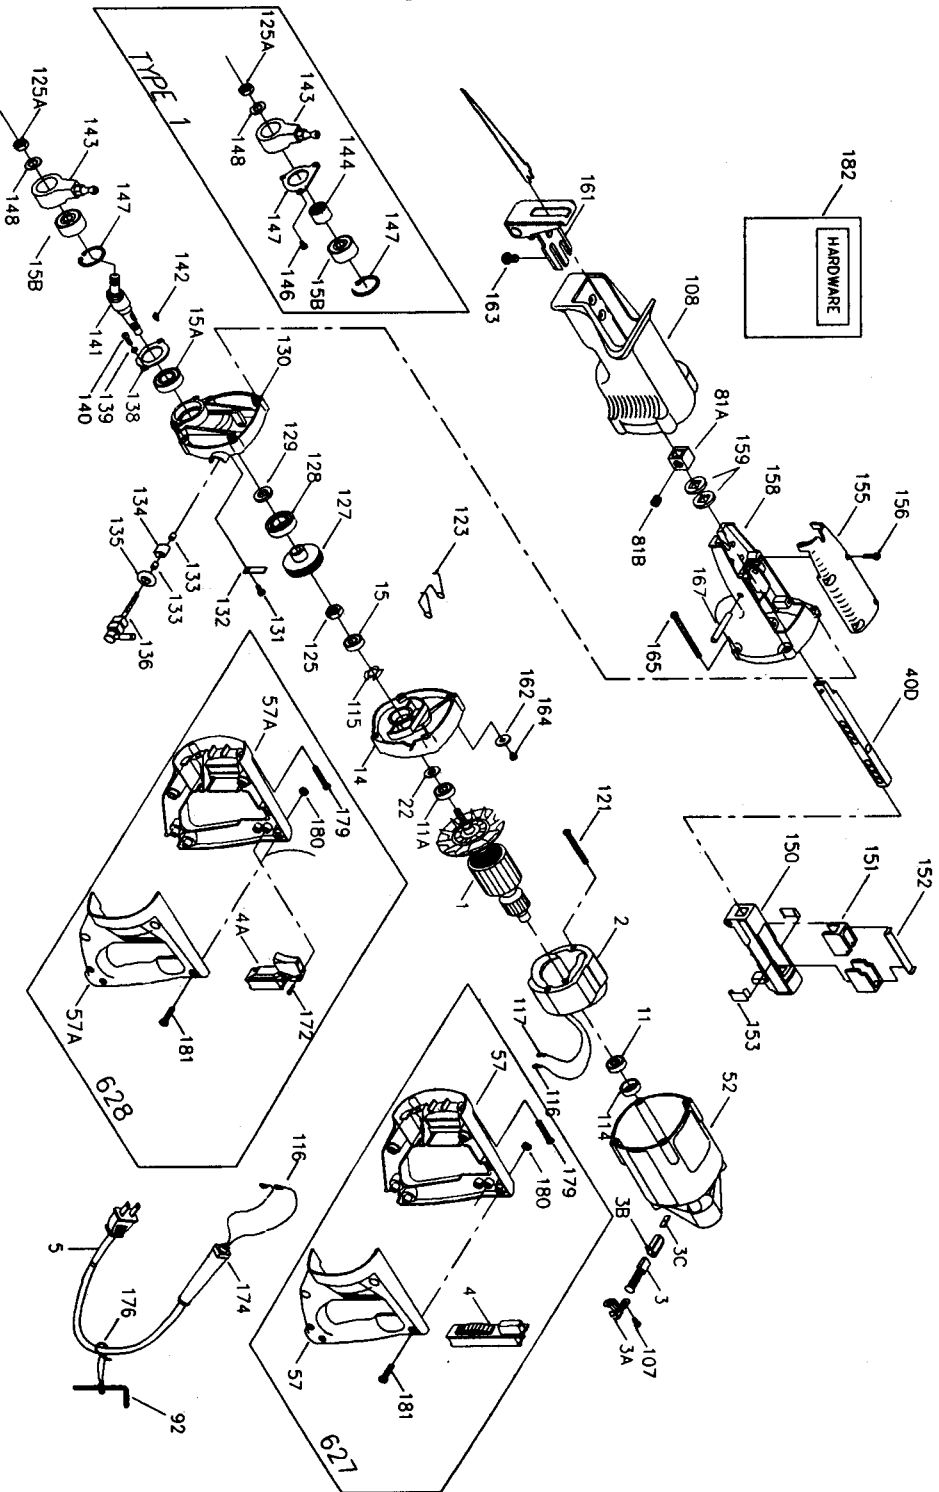

PORTER-CABLE TIGER SAW®

WARNING: Electrical repairs should only be attempted by trained repairmen. Contact the nearest Porter-Cable Service Center or other competent repair center.

Parts List for J-627 Type 7

| Item Number | Part Number | Description | Qty Required |
|-------------|-------------|----------------------|--------------|
| 1 | 000000-00 | No Longer Available | 1 |
| 1 | 699050 | ARMATURE | 1 |
| 1 | 878904SV | FAN | 1 |
| 2 | 000000-00 | No Longer Available | 1 |
| 2 | 000000-00 | No Longer Available | 1 |
| 3 | 874289 | BRUSH & RETAINER ASY | 2 |
| 3 | 865323 | BRUSH HOLDER | 2 |
| 3 | 865321 | BRUSH INSULATOR | 2 |
| 4 | 872240 | SWITCH KIT-AC | 1 |
| 4 | 000000-00 | No Longer Available | 1 |
| 5 | A10193 | CORDSET | 1 |
| 11 | 855284 | BEARING | 3 |
| 11 | 330003-17 | BEARING,BALL | 3 |
| 14 | 699047 | INTERN HSG | 1 |
| 15 | 855284 | BEARING | 3 |
| 15 | 874538SV | BALL BEARING | 3 |
| 15 | 699049 | BEARING | 3 |
| 22 | 801852 | SEAL | 1 |
| 40 | 000000-00 | No Longer Available | 1 |
| 40 | 861663 | PIN | 10 |
| 52 | 000000-00 | No Longer Available | 1 |
| 57 | 000000-00 | No Longer Available | 1 |
| 81 | 847420 | CLAMP | 1 |
| 81 | 847423 | SCREW | 10 |
| 92 | 802905 | ALLEN WRENCH | 1 |
| 107 | 882703 | SCREW | 10 |
| 108 | 000000-00 | No Longer Available | 1 |