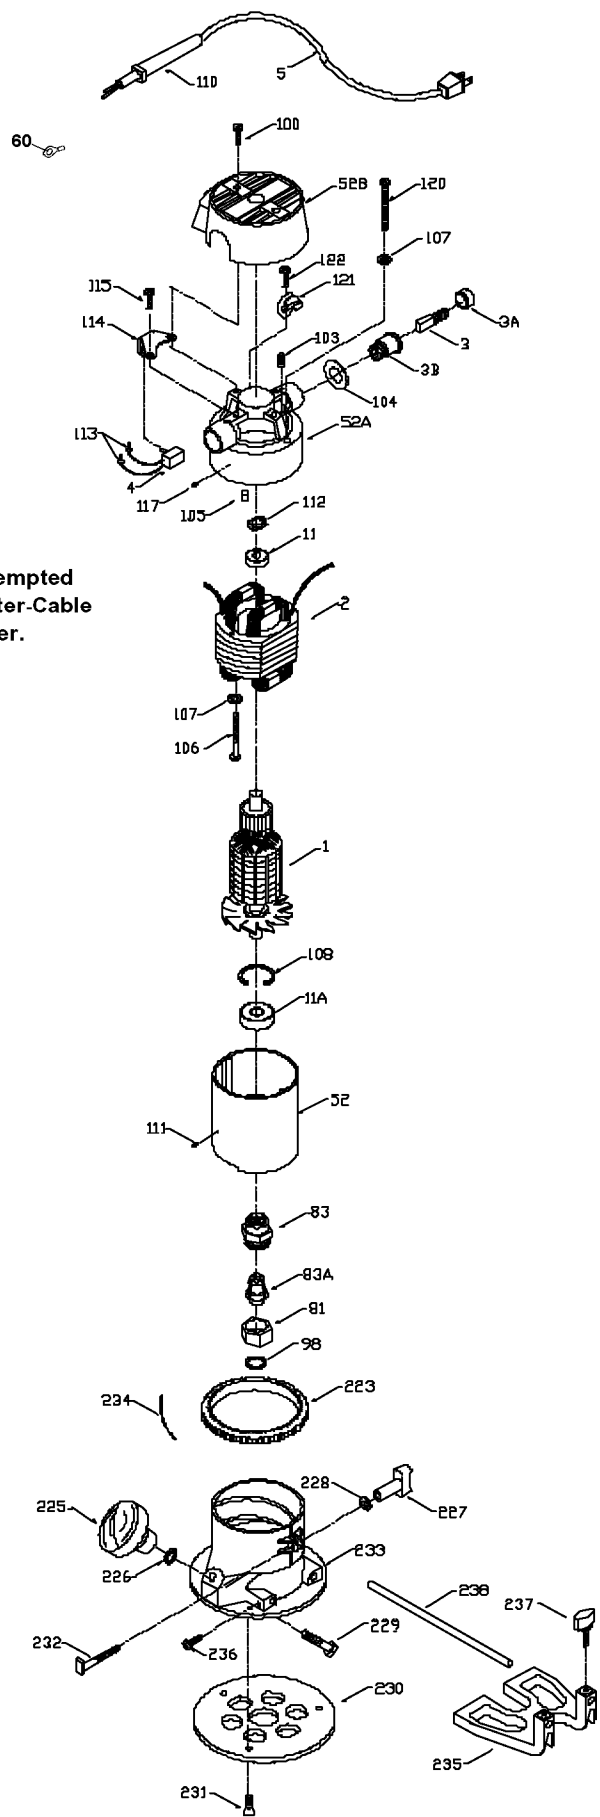

ROUTER

6302
6702
6902
513T6/T7

WARNING: Electrical repairs should only be attempted by trained repairmen. Contact the nearest Porter-Cable Service Center or other competent repair center.

Parts List for 6301 Type 1

Item Number	Part Number	Description	Qty Required
223	872998	DEPTH RING	1
225	803674	KNOB	1
225	800995	BASE KNOB	1
226	801821	WASHER	10
227	874582	CLAMP KNOB	1
228	823374	WASHER	10
229	802306	HEX HEAD SCREW	1
230	42186	ROUTER SUB-BASE	1
231	874117	SCREW	10
231	688860	SCREW	10
232	685526	SCREW	10
233	5140096-05	SUB BASE	1
233	886264	BASE HOUSING	1
234	800869	SPRING	3
235	42160	ROUTER EDGE GUIDE	1
236	803160	SCREW	10
237	882810	KNOB	1
238	824588	ROD GUIDE	1
238	824588	ROD GUIDE	1