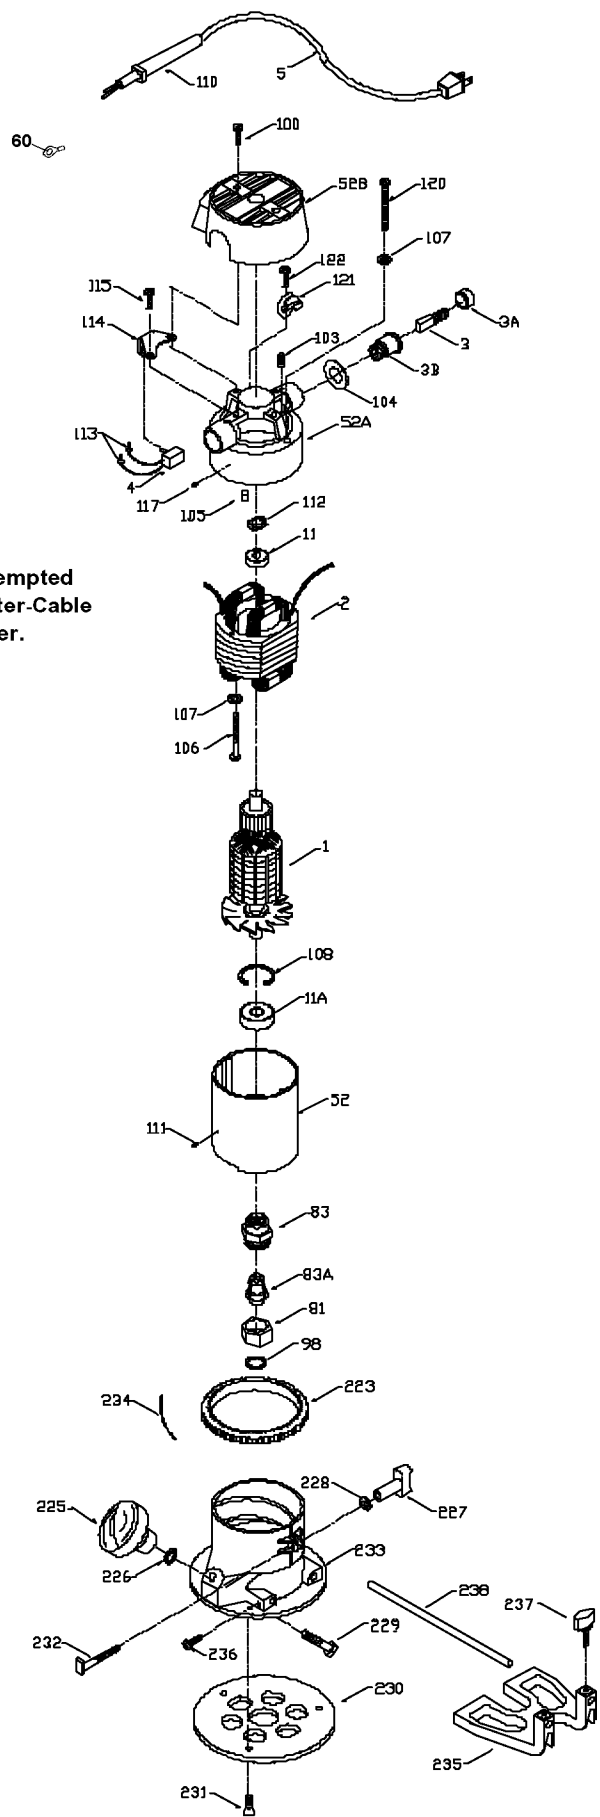

ROUTER

6302
6702
6902
513T6/T7

WARNING: Electrical repairs should only be attempted by trained repairmen. Contact the nearest Porter-Cable Service Center or other competent repair center.

Parts List for 6302 Type 2

Item Number	Part Number	Description	Qty Required
1	874588	ARMATURE-220	1
1	000000-00	No Longer Available	1
1	000000-00	No Longer Available	1
1	000000-00	No Longer Available	1
2	874589	FIELD-220	1
2	694210	FIELD	1
2	803104	LEAD	1
3	N031652	BRUSH	2
3	803483	BRUSH CAP	2
3	873497	BRUSH HOLDER	2
4	842606SV	SWITCH	1
4	876320	SWITCH.	1
5	879758	CORD-EURO	1
5	A11126	CORDSET	1
11	855284	BEARING	3
11	878064SV	BEARING	3
52	903967SV	CASING & PINS FRONT	1
52	899192SV	REAR HOUSING	1
52	888727	MOTOR HOUSING CAP	1
60	849314	TERM	1
81	875893	COLLET NUT	1
83	872793	CHUCK	1
83	42999	1/4 INCH COLLET ASSY	1
83	42975	3/8 INCH COLLET ASSY	1
83	42975	3/8 INCH COLLET ASSY	1
83	42950	1/2 INCH COLLET ASSY	1
83	876671	COLLET 1/2 INCH	1

COPYRIGHT© 2005. All Rights Reserved.

Parts list, pricing, and availability subject to change. Please visit www.dewaltservicenet.com for current parts information.

Parts List for 6302 Type 2

Item Number	Part Number	Description	Qty Required
83	876669	COLLET 1/4 INCH	1
83	876670	COLLET 3/8 INCH	1
98	823030	SNAP-RING	10
100	878813	SCREW	10
103	804360	SCREW	10
104	803496	WASHER	10
105	842597	PLUG	1
106	881082	SCREW MACHINE STEEL	10
107	802430	LOCKWASHER	10
108	802426	RING	10
111	800835	PIN	10
112	842610	SPRING-PRELOAD	10
113	682063	CONNECTOR VS	1
114	842598	BRACKET SWITCH	1
114	876396	BRACKET	1
115	802764	SCREW	10
117	801374	SCREW	10
120	681260	SCREW & WASHER	10
121	874137	CORD CLAMP	1
122	877817	SCREW	10
239	849314	TERM	1
241	696696	SCREW	10
856	A22709	OPEN-END WRENCH	1
856	883356	BIT	1
856	A22709	OPEN-END WRENCH	1
856	683157	WRENCH OPEN END	1
856	683157	WRENCH OPEN END	1