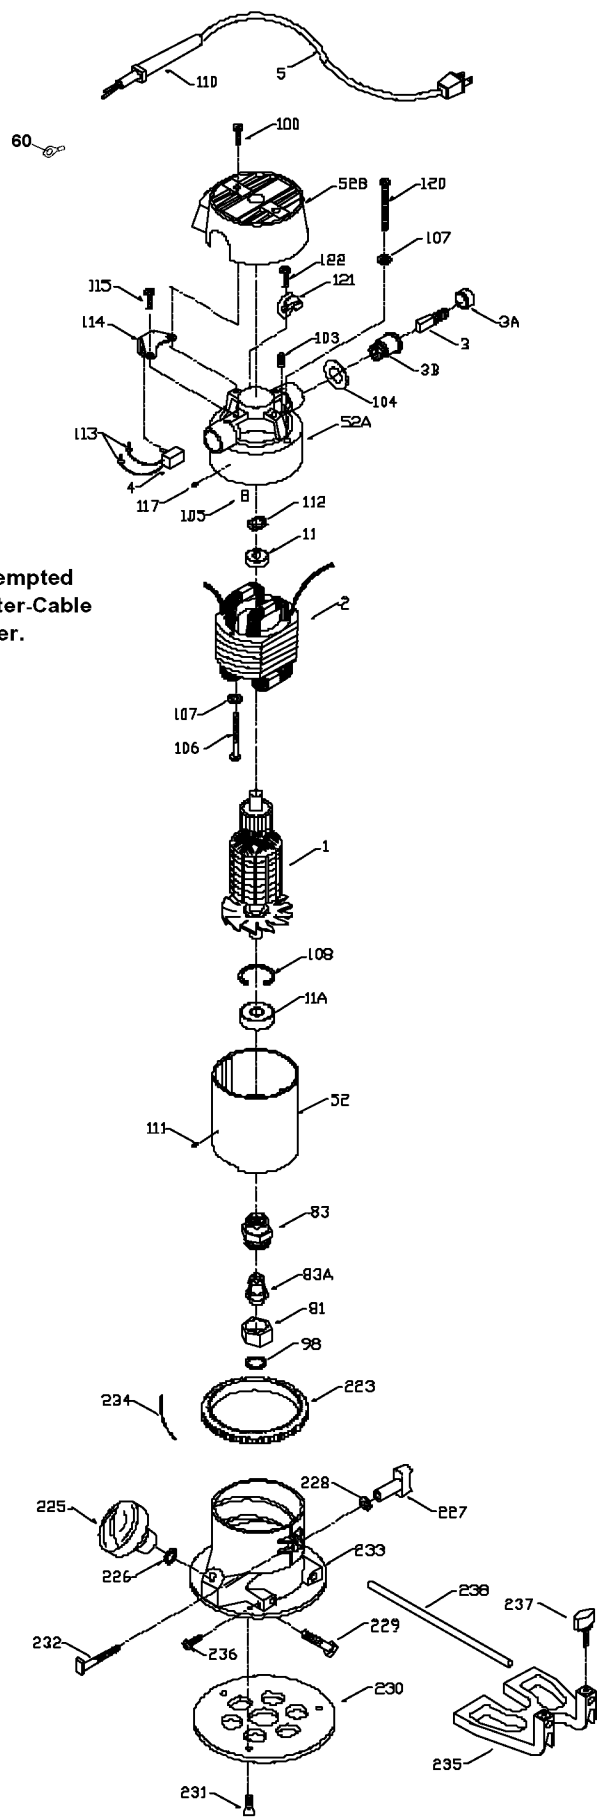

ROUTER

6302
6702
6902
513T6/T7

WARNING: Electrical repairs should only be attempted by trained repairmen. Contact the nearest Porter-Cable Service Center or other competent repair center.

Parts List for 6302 Type 4

Item Number	Part Number	Description	Qty Required
1	000000-00	No Longer Available	1
1	874588	ARMATURE-220	1
1	874299	FAN	1
2	874589	FIELD-220	1
2	694210	FIELD	1
2	803104	LEAD	1
3	N031652	BRUSH	2
3	803483	BRUSH CAP	2
3	873497	BRUSH HOLDER	2
4	842606SV	SWITCH	1
4	876320	SWITCH.	1
5	879758	CORD-EURO	1
5	879182	CORD	1
11	855284	BEARING	3
11	878064SV	BEARING	3
52	903967SV	CASING & PINS FRONT	1
52	899192SV	REAR HOUSING	1
52	888727	MOTOR HOUSING CAP	1
60	849314	TERM	1
81	875893	COLLET NUT	1
83	872793	CHUCK	1
83	42999	1/4 INCH COLLET ASSY	1
83	42975	3/8 INCH COLLET ASSY	1
83	42975	3/8 INCH COLLET ASSY	1
83	42950	1/2 INCH COLLET ASSY	1
83	876671	COLLET 1/2 INCH	1
83	876669	COLLET 1/4 INCH	1

COPYRIGHT© 2005. All Rights Reserved.

Parts list, pricing, and availability subject to change. Please visit www.dewaltservicenetwork.com for current parts information.