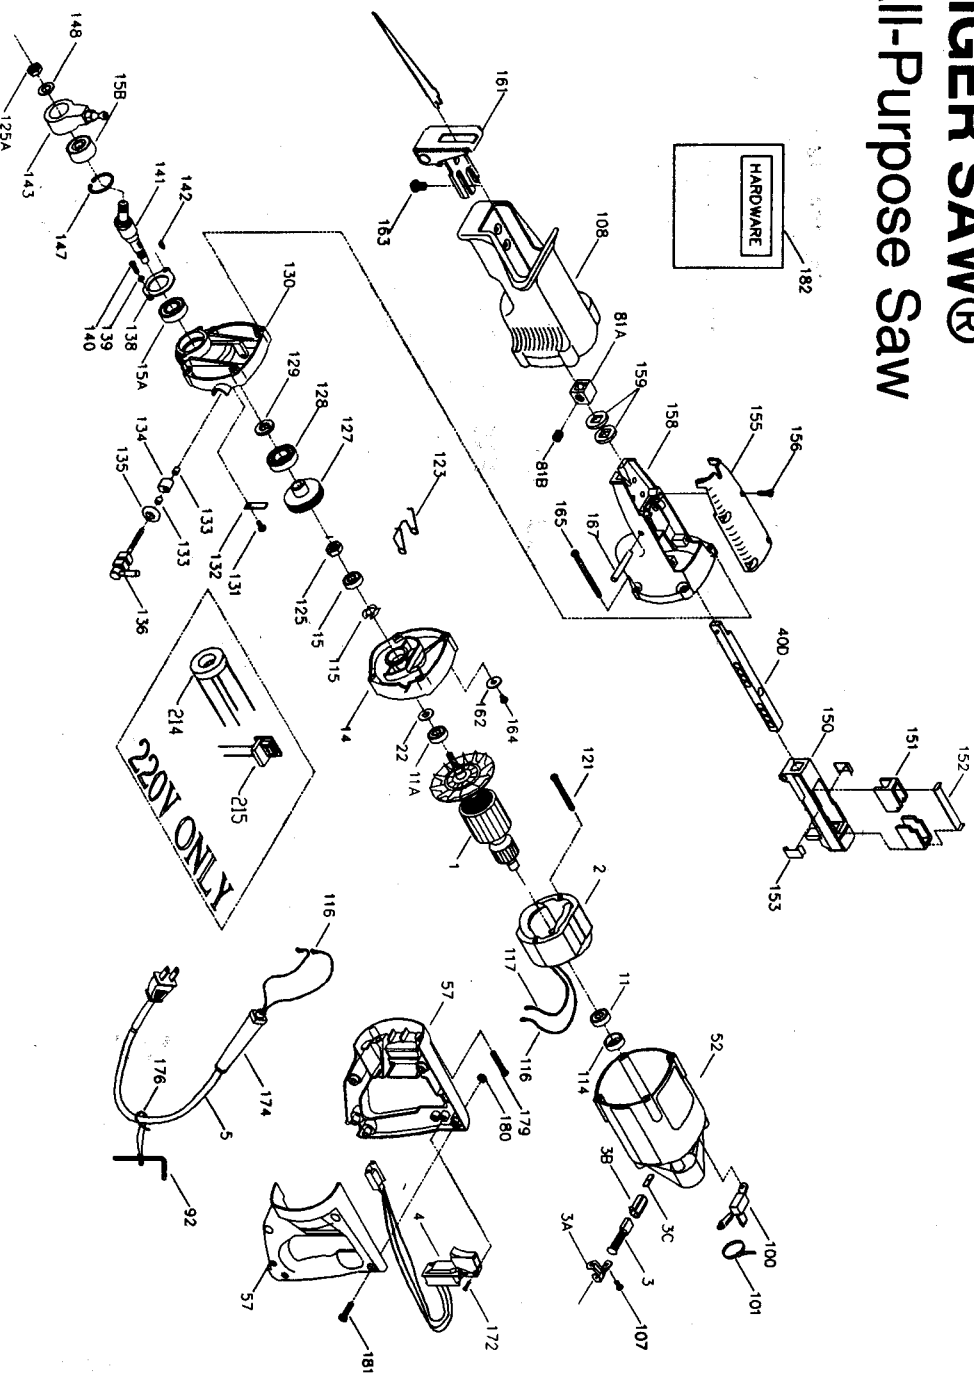

PORTER-CABLE TIGER SAW®

All-Purpose Saw

WARNING: Electrical repairs should only be attempted by trained repairmen. Contact the nearest Porter-Cable Service Center or other competent repair center.

Parts List for J-637 Type 2

Item Number	Part Number	Description	Qty Required
1	000000-00	No Longer Available	1
1	699050	ARMATURE	1
1	878904SV	FAN	1
2	898876	FIELD	1
2	A05448	FIELD	1
3	874289	BRUSH & RETAINER ASY	2
3	865323	BRUSH HOLDER	2
3	865321	BRUSH INSULATOR	2
4	A02928	SWITCH	1
4	883498	SWITCH & TRIAC	1
5	891461	CORD & PLUG	1
5	A10193	CORDSET	1
11	855284	BEARING	3
11	330003-17	BEARING,BALL	3
14	699047	INTERN HSG	1
15	855284	BEARING	3
15	874538SV	BALL BEARING	3
15	699049	BEARING	3
22	801852	SEAL	1
40	000000-00	No Longer Available	1
40	861663	PIN	10
52	000000-00	No Longer Available	1
57	892791	HANDLE SET	1
81	847420	CLAMP	1
81	847423	SCREW	10
92	802905	ALLEN WRENCH	1
100	695077	MOUNTING BRKET TRIAC	1

COPYRIGHT© 2005. All Rights Reserved.

Parts list, pricing, and availability subject to change. Please visit www.dewaltservicenet.com for current parts information.

Parts List for J-637 Type 2

Item Number	Part Number	Description	Qty Required
147	802942	RING	10
148	804454	WASHER	10
150	698352	SUPPORT PKG	1
151	847417	OILER	1
152	863237	PLATE LUBE	1
153	849165	PLATE	1
155	000000-00	No Longer Available	1
156	878262	SCREW	10
158	000000-00	No Longer Available	1
159	847395	SEAL	2
161	891672SV	SHOE & BRACKET ASSY.	1
162	800471	WASHER	10
163	849235	SCREW	10
164	882187	SCREW	10
165	879999	SCREW	10
167	847398	PIN	10
172	882185	SCREW MACHINE STEEL	10
174	901266	STRAIN RELIEVER	1
176	842323	WRENCH HOLDER	1
179	900826	SCREW	10
180	862641	NUT	10
181	900826	SCREW	10
182	867348	HARDWARE KIT	1
214	883502	COIL 220V	1
215	A02928	SWITCH	1
800	5140061-28	GREASE	1
800	5140061-28	GREASE	1