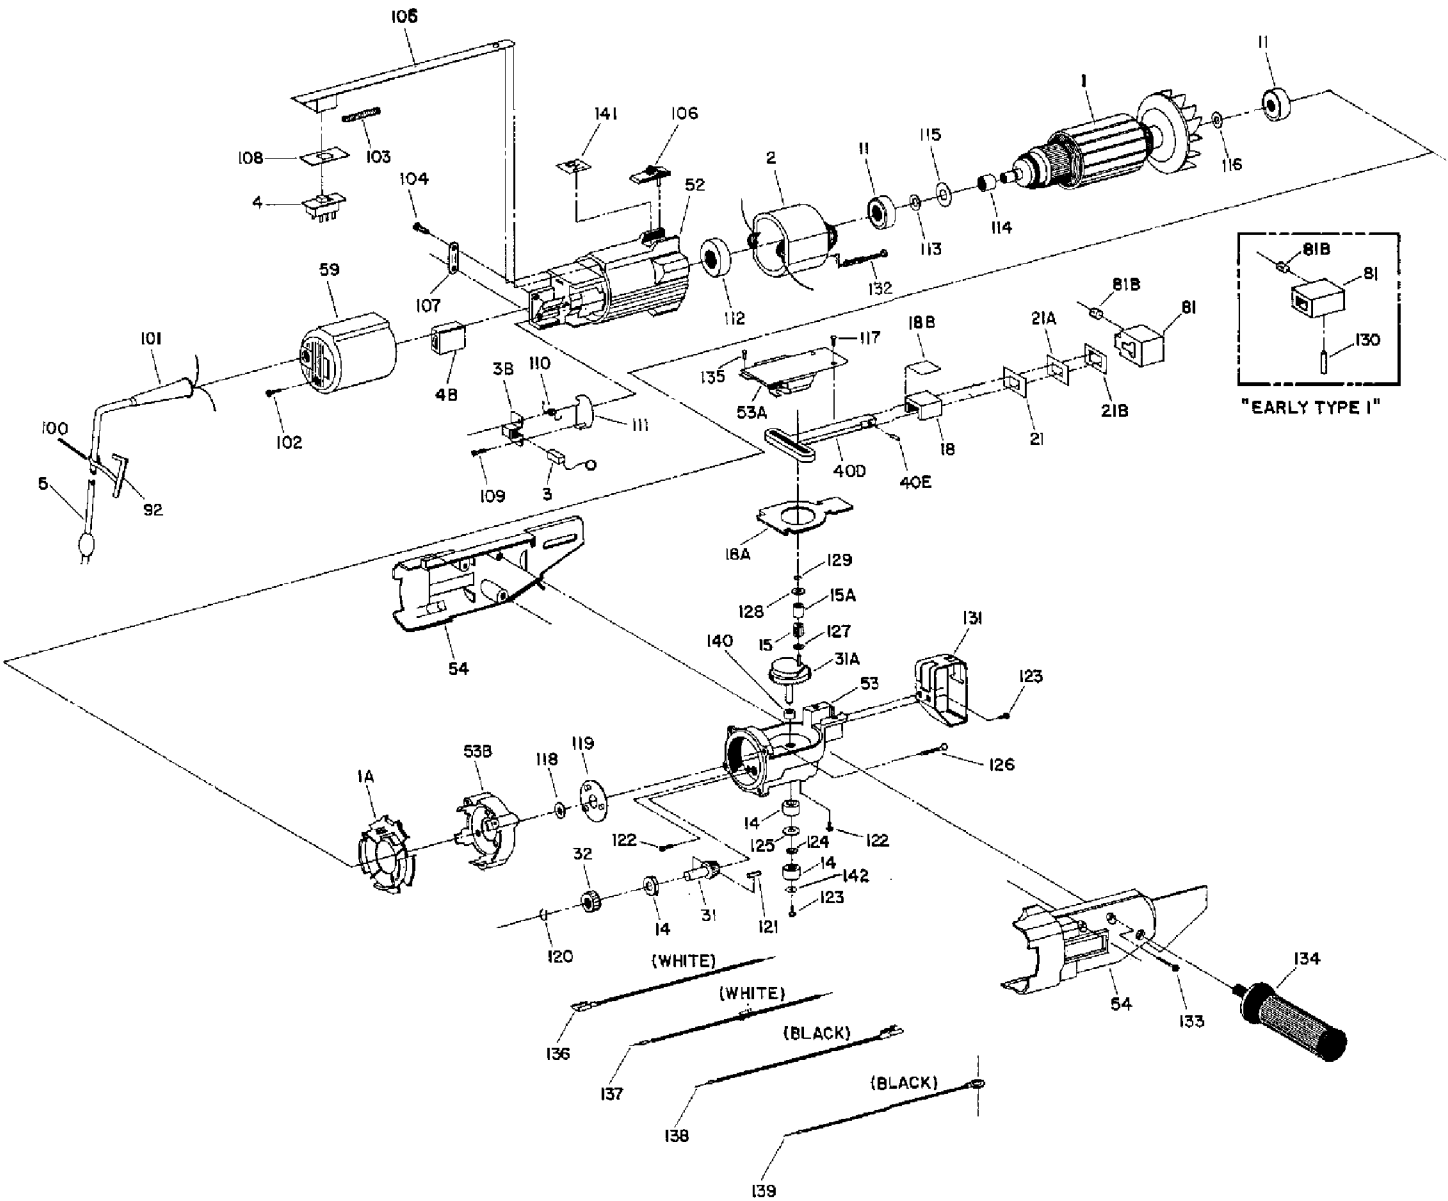

PORTER-CABLE

TIGER CUB®

ALL PURPOSE SAW

U. S. PAT. D332, 921

WARNING: Electrical repairs should only be attempted by trained repairmen. Contact the nearest Porter-Cable Service Center or other competent repair center

647

Parts List for 647 Type 1

Item Number	Part Number	Description	Qty Required
1	000000-00	No Longer Available	1
1	698153	FAN BAFFLE	1
1	811531	FAN	1
1	000000-00	No Longer Available	1
2	891212	FIELD	1
3	690741	BRUSH	2
3	690742	BRUSH HOLDER	2
4	694006	SWITCH	1
4	886978	SWITCH	1
5	330072-97	CORD/10 FT/18-2	1
11	855284	BEARING	3
14	838995SV	BALL BEARING	3
15	858779	BEARING	3
15	861509	BLADE ROLLER	1
18	872041	BEARING	3
18	698163	WEAR PLATE	1
18	000000-00	No Longer Available	1
21	698612	NEOPRENE SEAL	1
21	698611	FELT SEAL	1
21	874482	SUPPORT-DUST SEAL	1
31	698167	PINION GEAR	1
31	000000-00	No Longer Available	1
32	D698169	GEAR	1
40	000000-00	No Longer Available	1
40	000000-00	No Longer Available	1
40	000000-00	No Longer Available	1
40	000000-00	No Longer Available	1

COPYRIGHT© 2005. All Rights Reserved.

Parts list, pricing, and availability subject to change. Please visit www.dewaltservicenet.com for current parts information.