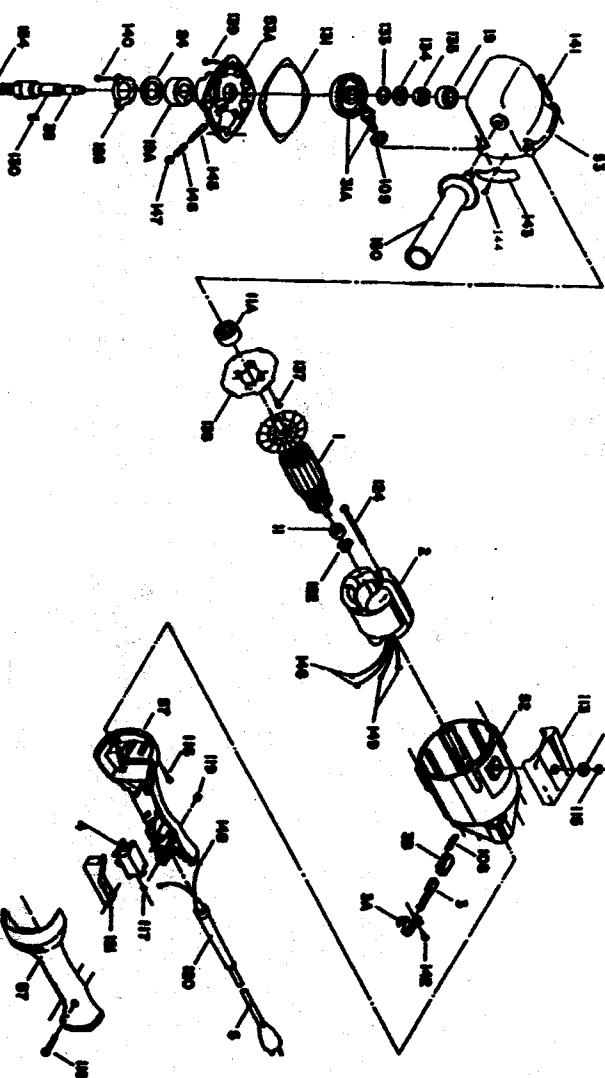

PORTER-CABLE DISC SANDER/POLISHER

WARNING: Electrical repairs should only be attempted by trained repairmen. Contact the nearest Porter-Cable Service Center or other competent repair center.

660
661
662

Parts List for 662 Type 2

Item Number	Part Number	Description	Qty Required
1	868499	ARMATURE 115V	1
1	000000-00	No Longer Available	1
2	868500	FIELD 115V	1
3	874289	BRUSH & RETAINER ASY	2
3	874289	BRUSH & RETAINER ASY	1
3	865323	BRUSH HOLDER	2
4	000000-00	No Longer Available	1
5	A10193	CORDSET	1
5	876246	CORD	1
11	330003-85	BEARING	3
11	878064SV	BEARING	3
19	804218SV	BEARING	3
19	838028SV	BEARING	3
24	000000-00	No Longer Available	1
31	000000-00	No Longer Available	1
31	000000-00	No Longer Available	1
38	868085	SPINDLE	1
52	000000-00	No Longer Available	1
53	865952	GEAR HOUSING	1
53	000000-00	No Longer Available	1
57	000000-00	No Longer Available	1
81	55747	ARBOR RETAINING NUT	1
81	000000-00	No Longer Available	10
85	55741	ABR BACK UP KIT 7IN	1
85	869538	BACK-UP PAD 661	1
108	865321	BRUSH INSULATOR	2
109	869285	SPACER	10

COPYRIGHT© 2005. All Rights Reserved.

Parts list, pricing, and availability subject to change. Please visit www.dewaltservicenet.com for current parts information.