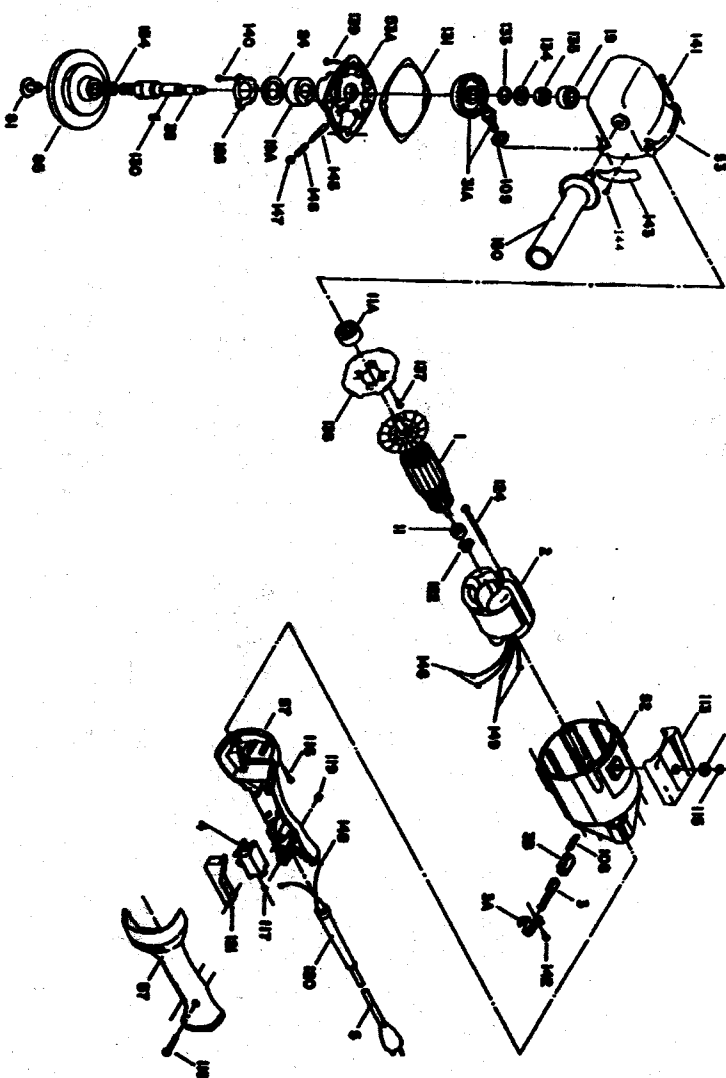

Parts List for 662 Type 3

Item Number	Part Number	Description	Qty Required
1	868499	ARMATURE 115V	1
1	000000-00	No Longer Available	1
2	868500	FIELD 115V	1
3	874289	BRUSH & RETAINER ASY	2
3	874289	BRUSH & RETAINER ASY	1
3	865323	BRUSH HOLDER	2
4	000000-00	No Longer Available	1
5	A10193	CORDSET	1
5	876246	CORD	1
11	330003-85	BEARING	3
11	878064SV	BEARING	3
19	804218SV	BEARING	3
19	838028SV	BEARING	3
24	000000-00	No Longer Available	1
31	000000-00	No Longer Available	1
31	000000-00	No Longer Available	1
38	868085	SPINDLE	1
52	000000-00	No Longer Available	1
53	865952	GEAR HOUSING	1
53	000000-00	No Longer Available	1
57	000000-00	No Longer Available	1
81	55747	ARBOR RETAINING NUT	1
81	000000-00	No Longer Available	10
85	55741	ABR BACK UP KIT 7IN	1
85	869538	BACK-UP PAD 661	1
108	865321	BRUSH INSULATOR	2
109	869285	SPACER	10

COPYRIGHT© 2005. All Rights Reserved.

Parts list, pricing, and availability subject to change. Please visit www.dewaltservicenet.com for current parts information.

Parts List for 662 Type 3

Item Number	Part Number	Description	Qty Required
144	5140069-51	SCREW	10
145	000000-00	No Longer Available	10
146	000000-00	No Longer Available	10
147	000000-00	No Longer Available	1
148	862450	TERMINAL	1
149	849314	TERM	1
149	000000-00	No Longer Available	1
150	000000-00	No Longer Available	1
153	801530	WASHER	10
154	825571	SPACER	10
155	825571	SPACER	10
800	000000-00	No Longer Available	1
800	879751	LUBRICANT 4 LBS	1