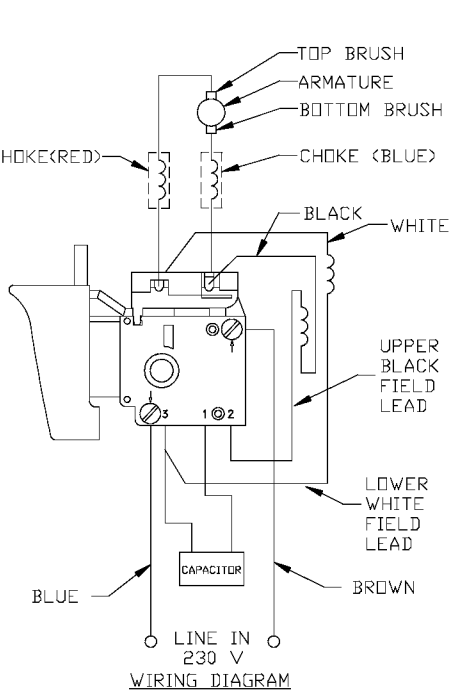

PORTER-CABLE FASTENER DRIVERS

Cable Service Center or other competent repair center

6640
6642
6645

TYPE I

Parts List for 6640 Type 2

Item Number	Part Number	Description	Qty Required
1	876606	ARMATURE	1
1	886948	ARMATURE 230V FLEX	1
1	811350	BAFFLE	1
1	811531	FAN	1
2	886949	FIELD 230V	1
2	876479	FIELD	1
3	N119739	BRUSH & SPRING	2
3	694301	BRUSH HOLDER	2
3	694298	BRUSH INSULATOR	2
4	885315	SWITCH 230V	1
4	888146	SWITCH VSR	1
4	875868	BUTTON-FWD/REV	1
5	891461	CORD & PLUG	1
5	695854	CORDSET	1
11	330003-85	BEARING	3
15	330004-00	BEARING,NEEDLE	3
19	879984	BIT HOLDER	1
19	330003-17	BEARING,BALL	3
38	000000-00	No Longer Available	1
52	876677	MOTOR HSG PKG	1
53	000000-00	No Longer Available	1
53	697684SV	INTERMEDIATE PLATE	1
57	876612	HANDLE SET	1
100	810716	RELIEVER	1
102	861434	CORD CLAMP	1
103	882703	SCREW	10
104	900826	SCREW	10

COPYRIGHT© 2005. All Rights Reserved.

Parts list, pricing, and availability subject to change. Please visit www.dewaltservicenet.com for current parts information.

Parts List for 6640 Type 2

Item Number	Part Number	Description	Qty Required
105	866340	SCREW	10
106	864137	SCREW	10
107	000000-00	No Longer Available	1
108	864136	SCREW	10
109	694432	BEARING MOUNT	3
110	847564	SNAP RING	10
111	802214	WASHER-LCK INT	10
112	876651	SCREW	10
114	852714	SLINGER	1
115	848741	WASHER	10
116	698609	GASKET	1
117	802648	WASHER	10
118	694015	SCREW	10
122	875861	BELT CLIP	1
123	800740	SCREW	10
124	875862	NUT	10
144	000000-00	No Longer Available	1
145	000000-00	No Longer Available	1
146	853644	RING	10
147	853731	SPRING	10
149	878495	WORK SPINDLE	1
150	844318	BALL	1
151	854346	RETAINER	1
160	878486	O RING	1
162	878964	CLUTCH HOUSING ASSY	1
162	000000-00	No Longer Available	1
162	890472	SEAL	1