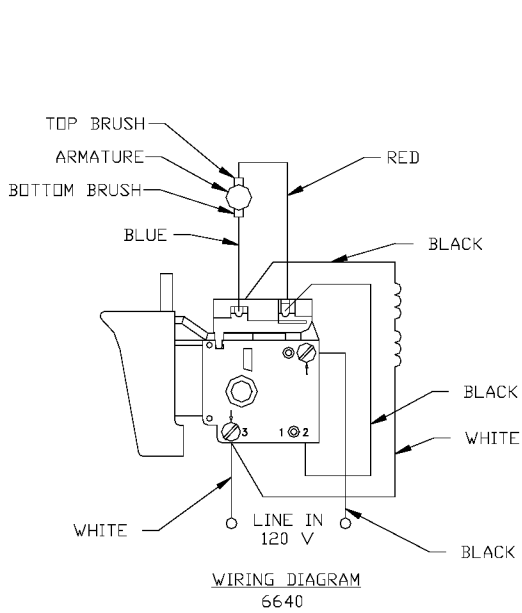

PORTER-CABLE FASTENER DRIVERS

Cable Service Center or other competent repair center

6640
6642
6645

TYPE I

Parts List for 6640 Type 2

Item Number	Part Number	Description	Qty Required
1	876606	ARMATURE	1
1	886948	ARMATURE 230V FLEX	1
1	811350	BAFFLE	1
1	811531	FAN	1
2	886949	FIELD 230V	1
2	876479	FIELD	1
3	N119739	BRUSH & SPRING	2
3	694301	BRUSH HOLDER	2
3	694298	BRUSH INSULATOR	2
4	885315	SWITCH 230V	1
4	888146	SWITCH VSR	1
4	875868	BUTTON-FWD/REV	1
5	891461	CORD & PLUG	1
5	695854	CORDSET	1
11	330003-85	BEARING	3
15	330004-00	BEARING,NEEDLE	3
19	879984	BIT HOLDER	1
19	330003-17	BEARING,BALL	3
38	000000-00	No Longer Available	1
52	876677	MOTOR HSG PKG	1
53	000000-00	No Longer Available	1
53	697684SV	INTERMEDIATE PLATE	1
57	876612	HANDLE SET	1
100	810716	RELIEVER	1
102	861434	CORD CLAMP	1
103	882703	SCREW	10
104	900826	SCREW	10

COPYRIGHT© 2005. All Rights Reserved.

Parts list, pricing, and availability subject to change. Please visit www.dewaltservicenet.com for current parts information.

Parts List for 6640 Type 2

Item Number	Part Number	Description	Qty Required
105	866340	SCREW	10
106	864137	SCREW	10
107	000000-00	No Longer Available	1
108	864136	SCREW	10
109	694432	BEARING MOUNT	3
110	847564	SNAP RING	10
111	802214	WASHER-LCK INT	10
112	876651	SCREW	10
114	852714	SLINGER	1
115	848741	WASHER	10
116	698609	GASKET	1
117	802648	WASHER	10
118	694015	SCREW	10
122	875861	BELT CLIP	1
123	800740	SCREW	10
124	875862	NUT	10
144	000000-00	No Longer Available	1
145	000000-00	No Longer Available	1
146	853644	RING	10
147	853731	SPRING	10
149	878495	WORK SPINDLE	1
150	844318	BALL	1
151	854346	RETAINER	1
160	878486	O RING	1
162	878964	CLUTCH HOUSING ASSY	1
162	000000-00	No Longer Available	1
162	890472	SEAL	1