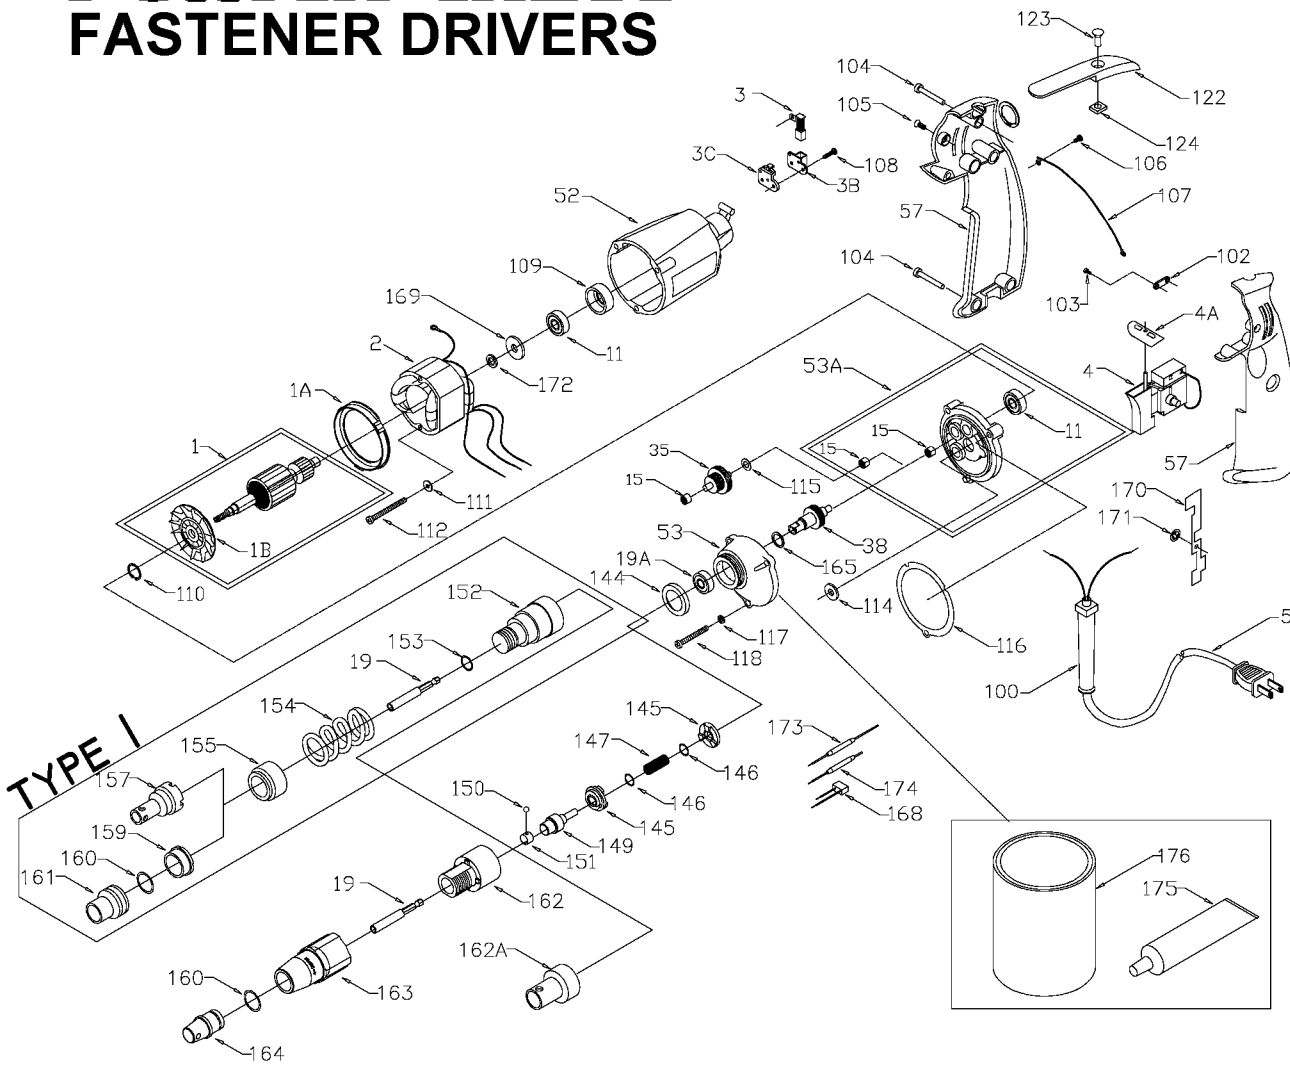

PORTER-CABLE FASTENER DRIVERS

Cable Service Center or other competent repair center

6640
6642
6645

TYPE I

Parts List for 6640 Type 2

Item Number	Part Number	Description	Qty Required
1	876606	ARMATURE	1
1	886948	ARMATURE 230V FLEX	1
1	811350	BAFFLE	1
1	811531	FAN	1
2	886949	FIELD 230V	1
2	876479	FIELD	1
3	N119739	BRUSH & SPRING	2
3	694301	BRUSH HOLDER	2
3	694298	BRUSH INSULATOR	2
4	885315	SWITCH 230V	1
4	888146	SWITCH VSR	1
4	875868	BUTTON-FWD/REV	1
5	891461	CORD & PLUG	1
5	695854	CORDSET	1
11	330003-85	BEARING	3
15	330004-00	BEARING,NEEDLE	3
19	879984	BIT HOLDER	1
19	330003-17	BEARING,BALL	3
38	000000-00	No Longer Available	1
52	876677	MOTOR HSG PKG	1
53	000000-00	No Longer Available	1
53	697684SV	INTERMEDIATE PLATE	1
57	876612	HANDLE SET	1
100	810716	RELIEVER	1
102	861434	CORD CLAMP	1
103	882703	SCREW	10
104	900826	SCREW	10

COPYRIGHT© 2005. All Rights Reserved.

Parts list, pricing, and availability subject to change. Please visit www.dewaltservicenet.com for current parts information.

Parts List for 6640 Type 2

Item Number	Part Number	Description	Qty Required
105	866340	SCREW	10
106	864137	SCREW	10
107	000000-00	No Longer Available	1
108	864136	SCREW	10
109	694432	BEARING MOUNT	3
110	847564	SNAP RING	10
111	802214	WASHER-LCK INT	10
112	876651	SCREW	10
114	852714	SLINGER	1
115	848741	WASHER	10
116	698609	GASKET	1
117	802648	WASHER	10
118	694015	SCREW	10
122	875861	BELT CLIP	1
123	800740	SCREW	10
124	875862	NUT	10
144	000000-00	No Longer Available	1
145	000000-00	No Longer Available	1
146	853644	RING	10
147	853731	SPRING	10
149	878495	WORK SPINDLE	1
150	844318	BALL	1
151	854346	RETAINER	1
160	878486	O RING	1
162	878964	CLUTCH HOUSING ASSY	1
162	000000-00	No Longer Available	1
162	890472	SEAL	1