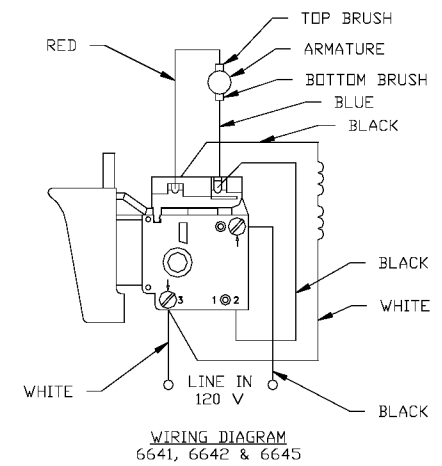

PORTER-CABLE FASTENER DRIVERS

Cable Service Center or other competent repair center

6640
6642
6645

TYPE I

Parts List for 6640 Type 2

Item Number	Part Number	Description	Qty Required
1	876606	ARMATURE	1
1	886948	ARMATURE 230V FLEX	1
1	811350	BAFFLE	1
1	811531	FAN	1
2	886949	FIELD 230V	1
2	876479	FIELD	1
3	N119739	BRUSH & SPRING	2
3	694301	BRUSH HOLDER	2
3	694298	BRUSH INSULATOR	2
4	885315	SWITCH 230V	1
4	888146	SWITCH VSR	1
4	875868	BUTTON-FWD/REV	1
5	891461	CORD & PLUG	1
5	695854	CORDSET	1
11	330003-85	BEARING	3
15	330004-00	BEARING,NEEDLE	3
19	879984	BIT HOLDER	1
19	330003-17	BEARING,BALL	3
38	000000-00	No Longer Available	1
52	876677	MOTOR HSG PKG	1
53	000000-00	No Longer Available	1
53	697684SV	INTERMEDIATE PLATE	1
57	876612	HANDLE SET	1
100	810716	RELIEVER	1
102	861434	CORD CLAMP	1
103	882703	SCREW	10
104	900826	SCREW	10

COPYRIGHT© 2005. All Rights Reserved.

Parts list, pricing, and availability subject to change. Please visit www.dewaltservicenet.com for current parts information.

Parts List for 6640 Type 2

Item Number	Part Number	Description	Qty Required
105	866340	SCREW	10
106	864137	SCREW	10
107	000000-00	No Longer Available	1
108	864136	SCREW	10
109	694432	BEARING MOUNT	3
110	847564	SNAP RING	10
111	802214	WASHER-LCK INT	10
112	876651	SCREW	10
114	852714	SLINGER	1
115	848741	WASHER	10
116	698609	GASKET	1
117	802648	WASHER	10
118	694015	SCREW	10
122	875861	BELT CLIP	1
123	800740	SCREW	10
124	875862	NUT	10
144	000000-00	No Longer Available	1
145	000000-00	No Longer Available	1
146	853644	RING	10
147	853731	SPRING	10
149	878495	WORK SPINDLE	1
150	844318	BALL	1
151	854346	RETAINER	1
160	878486	O RING	1
162	878964	CLUTCH HOUSING ASSY	1
162	000000-00	No Longer Available	1
162	890472	SEAL	1