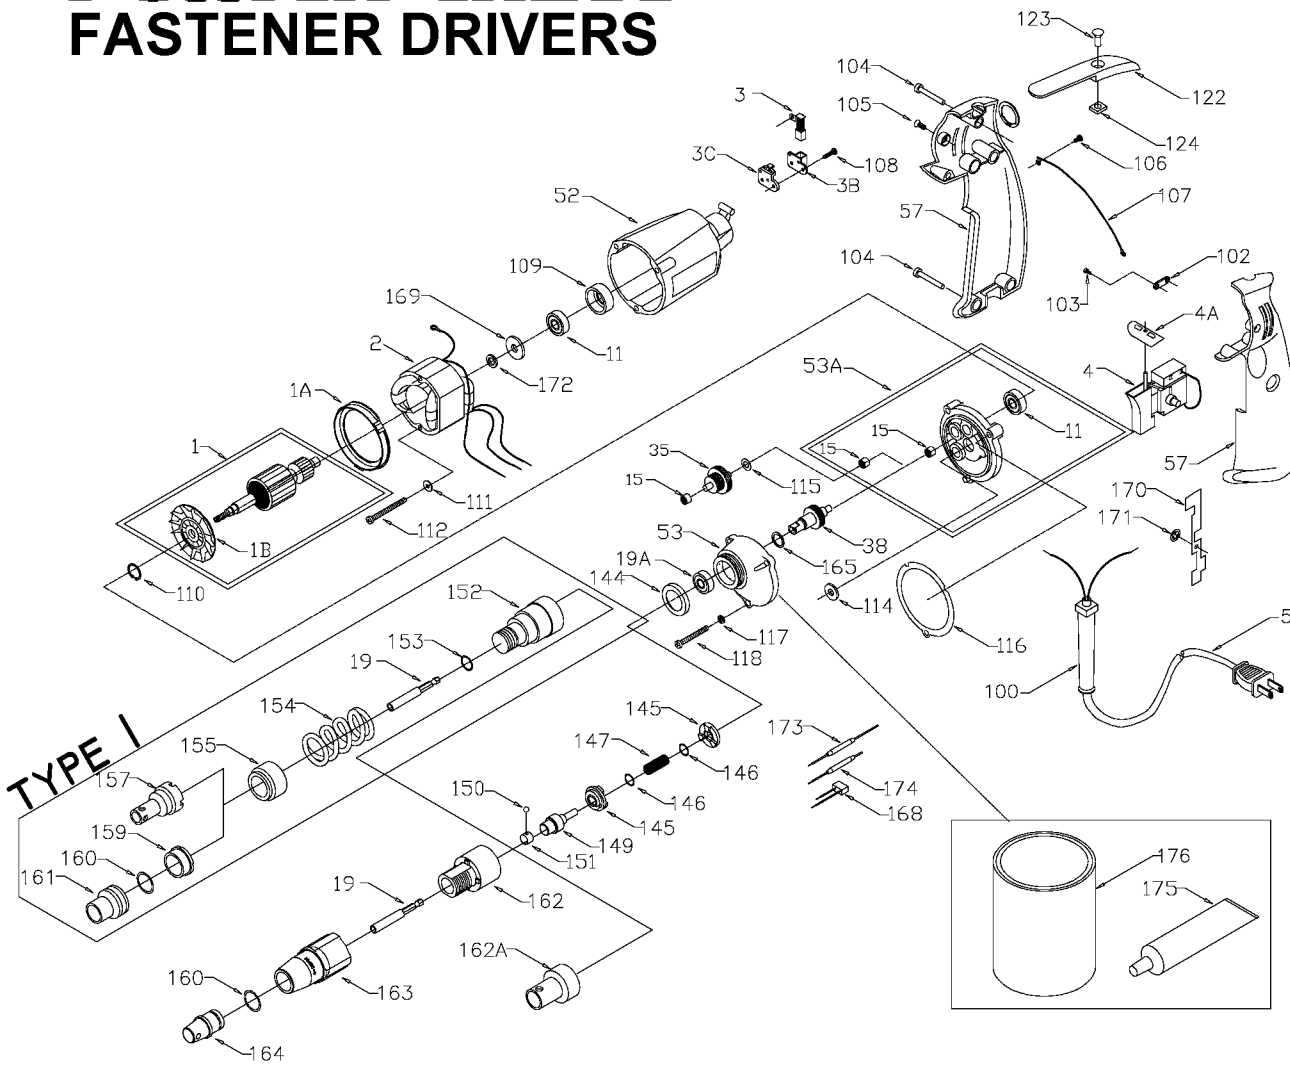

# PORTER-CABLE FASTENER DRIVERS

Cable Service Center or other competent repair center

6640  
6642  
6645

## Parts List for 6641 Type 1

Item Number	Part Number	Description	Qty Required
1	886948	ARMATURE 230V FLEX	1
1	876480	ARMATURE	1
1	811350	BAFFLE	1
1	811531	FAN	1
2	886949	FIELD 230V	1
2	876479	FIELD	1
3	N119739	BRUSH & SPRING	2
3	694301	BRUSH HOLDER	2
3	694298	BRUSH INSULATOR	2
4	885315	SWITCH 230V	1
4	888146	SWITCH VSR	1
4	875868	BUTTON-FWD/REV	1
5	891461	CORD & PLUG	1
5	695854	CORDSET	1
11	330003-85	BEARING	3
15	330004-00	BEARING,NEEDLE	3
19	000000-00	No Longer Available	1
19	330003-17	BEARING,BALL	3
35	697673	IDLER ASSY	1
38	D876478	SPINDLE ASSY	1
52	876677	MOTOR HSG PKG	1
53	000000-00	No Longer Available	1
53	697684SV	INTERMEDIATE PLATE	1
57	876612	HANDLE SET	1
100	810716	RELIEVER	1
102	861434	CORD CLAMP	1
103	882703	SCREW	10

## Parts List for 6641 Type 1

Item Number	Part Number	Description	Qty Required
104	900826	SCREW	10
105	866340	SCREW	10
106	864137	SCREW	10
107	000000-00	No Longer Available	1
108	864136	SCREW	10
109	694432	BEARING MOUNT	3
110	847564	SNAP RING	10
111	802214	WASHER-LCK INT	10
112	876651	SCREW	10
114	852714	SLINGER	1
115	848741	WASHER	10
116	698609	GASKET	1
117	802648	WASHER	10
118	694015	SCREW	10
122	875861	BELT CLIP	1
123	800740	SCREW	10
124	875862	NUT	10
145	000000-00	No Longer Available	1
146	853644	RING	10
147	853731	SPRING	10
149	853446	SPINDLE	1
150	844318	BALL	1
151	854346	RETAINER	1
152	853705	HSGN	1
153	854080	RING	10
154	853730	SPRING	10
155	853481	ADJ COLLAR	1