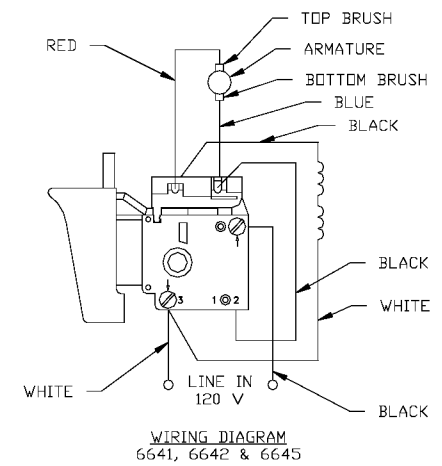

## Parts List for 6641 Type 1

Item Number	Part Number	Description	Qty Required
1	886948	ARMATURE 230V FLEX	1
1	876480	ARMATURE	1
1	811350	BAFFLE	1
1	811531	FAN	1
2	886949	FIELD 230V	1
2	876479	FIELD	1
3	N119739	BRUSH & SPRING	2
3	694301	BRUSH HOLDER	2
3	694298	BRUSH INSULATOR	2
4	885315	SWITCH 230V	1
4	888146	SWITCH VSR	1
4	875868	BUTTON-FWD/REV	1
5	891461	CORD & PLUG	1
5	695854	CORDSET	1
11	330003-85	BEARING	3
15	330004-00	BEARING,NEEDLE	3
19	000000-00	No Longer Available	1
19	330003-17	BEARING,BALL	3
35	697673	IDLER ASSY	1
38	D876478	SPINDLE ASSY	1
52	876677	MOTOR HSG PKG	1
53	000000-00	No Longer Available	1
53	697684SV	INTERMEDIATE PLATE	1
57	876612	HANDLE SET	1
100	810716	RELIEVER	1
102	861434	CORD CLAMP	1
103	882703	SCREW	10

## Parts List for 6641 Type 1

Item Number	Part Number	Description	Qty Required
104	900826	SCREW	10
105	866340	SCREW	10
106	864137	SCREW	10
107	000000-00	No Longer Available	1
108	864136	SCREW	10
109	694432	BEARING MOUNT	3
110	847564	SNAP RING	10
111	802214	WASHER-LCK INT	10
112	876651	SCREW	10
114	852714	SLINGER	1
115	848741	WASHER	10
116	698609	GASKET	1
117	802648	WASHER	10
118	694015	SCREW	10
122	875861	BELT CLIP	1
123	800740	SCREW	10
124	875862	NUT	10
145	000000-00	No Longer Available	1
146	853644	RING	10
147	853731	SPRING	10
149	853446	SPINDLE	1
150	844318	BALL	1
151	854346	RETAINER	1
152	853705	HSGN	1
153	854080	RING	10
154	853730	SPRING	10
155	853481	ADJ COLLAR	1