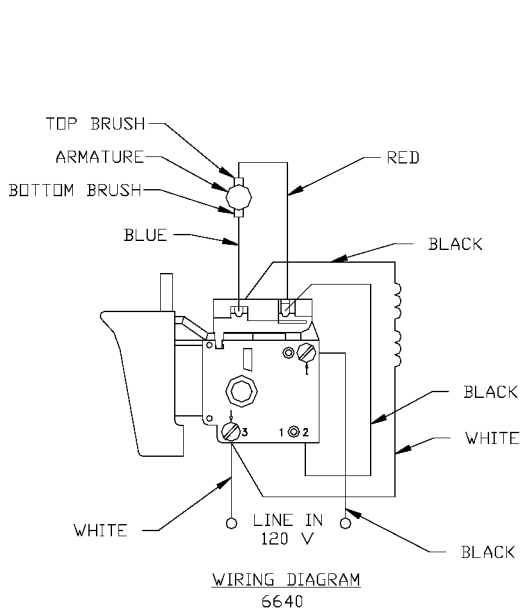

## Parts List for 6641 Type 1

Item Number	Part Number	Description	Qty Required
1	886948	ARMATURE 230V FLEX	1
1	876480	ARMATURE	1
1	811350	BAFFLE	1
1	811531	FAN	1
2	886949	FIELD 230V	1
2	876479	FIELD	1
3	N119739	BRUSH & SPRING	2
3	694301	BRUSH HOLDER	2
3	694298	BRUSH INSULATOR	2
4	885315	SWITCH 230V	1
4	888146	SWITCH VSR	1
4	875868	BUTTON-FWD/REV	1
5	891461	CORD & PLUG	1
5	695854	CORDSET	1
11	330003-85	BEARING	3
15	330004-00	BEARING,NEEDLE	3
19	000000-00	No Longer Available	1
19	330003-17	BEARING,BALL	3
35	697673	IDLER ASSY	1
38	D876478	SPINDLE ASSY	1
52	876677	MOTOR HSG PKG	1
53	000000-00	No Longer Available	1
53	697684SV	INTERMEDIATE PLATE	1
57	876612	HANDLE SET	1
100	810716	RELIEVER	1
102	861434	CORD CLAMP	1
103	882703	SCREW	10