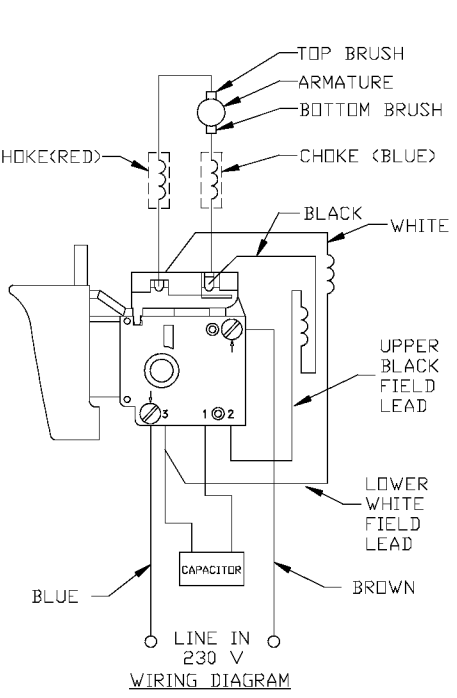

## Parts List for 6641 Type 1

Item Number	Part Number	Description	Qty Required
1	886948	ARMATURE 230V FLEX	1
1	876480	ARMATURE	1
1	811350	BAFFLE	1
1	811531	FAN	1
2	886949	FIELD 230V	1
2	876479	FIELD	1
3	N119739	BRUSH & SPRING	2
3	694301	BRUSH HOLDER	2
3	694298	BRUSH INSULATOR	2
4	885315	SWITCH 230V	1
4	888146	SWITCH VSR	1
4	875868	BUTTON-FWD/REV	1
5	891461	CORD & PLUG	1
5	695854	CORDSET	1
11	330003-85	BEARING	3
15	330004-00	BEARING,NEEDLE	3
19	000000-00	No Longer Available	1
19	330003-17	BEARING,BALL	3
35	697673	IDLER ASSY	1
38	D876478	SPINDLE ASSY	1
52	876677	MOTOR HSG PKG	1
53	000000-00	No Longer Available	1
53	697684SV	INTERMEDIATE PLATE	1
57	876612	HANDLE SET	1
100	810716	RELIEVER	1
102	861434	CORD CLAMP	1
103	882703	SCREW	10

## Parts List for 6641 Type 1

Item Number	Part Number	Description	Qty Required
104	900826	SCREW	10
105	866340	SCREW	10
106	864137	SCREW	10
107	000000-00	No Longer Available	1
108	864136	SCREW	10
109	694432	BEARING MOUNT	3
110	847564	SNAP RING	10
111	802214	WASHER-LCK INT	10
112	876651	SCREW	10
114	852714	SLINGER	1
115	848741	WASHER	10
116	698609	GASKET	1
117	802648	WASHER	10
118	694015	SCREW	10
122	875861	BELT CLIP	1
123	800740	SCREW	10
124	875862	NUT	10
145	000000-00	No Longer Available	1
146	853644	RING	10
147	853731	SPRING	10
149	853446	SPINDLE	1
150	844318	BALL	1
151	854346	RETAINER	1
152	853705	HSGN	1
153	854080	RING	10
154	853730	SPRING	10
155	853481	ADJ COLLAR	1